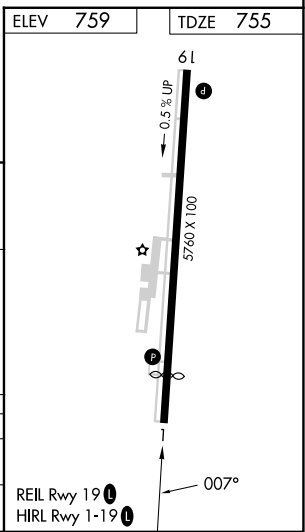

APP CRS	Rwy Idg	5020
007°	TDZE	755
	Apt Elev	759

RNAV (GPS) RWY 1

CARTERSVILLE (VPC)

RNP APCH - GPS.	MISSED APPROACH: Climb to 3000 direct DACEG and hold.
<p>▼</p> <p>▲ When local altimeter setting not received, use Rome altimeter setting: increase all MDAs 80 feet and LNAV visibility Cat B/C/D ½ SM.</p>	

AWOS-3PT 120.525	ATLANTA APP CON 121.0 268.7	UNICOM 122.7 (CTAF) 0
----------------------------	---------------------------------------	---------------------------------

Procedure Turn NA	IKEBE	LOYKE	RWY01
3400	2700		
	6.1 NM	5.9 NM	