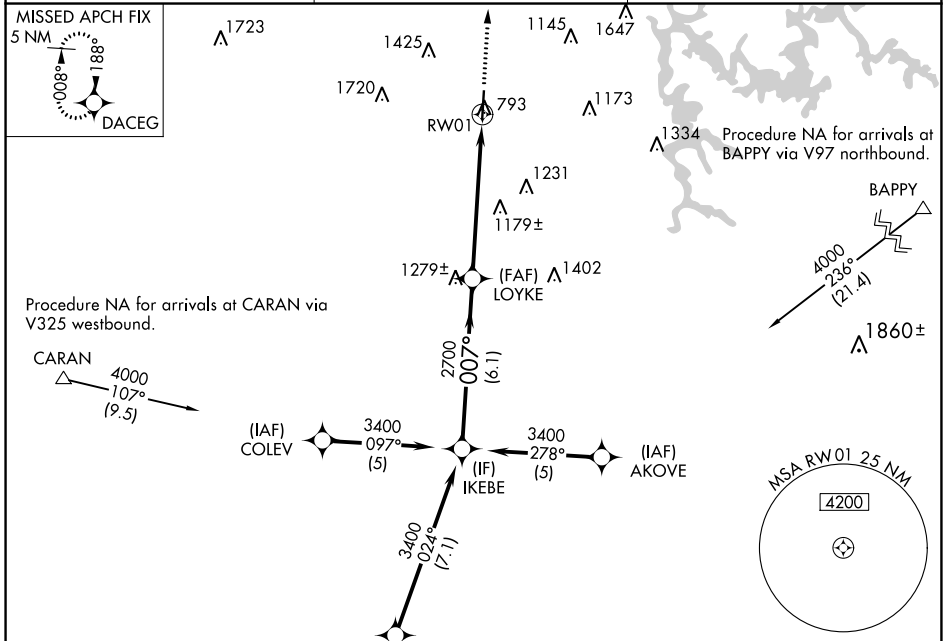

APP CRS	Rwy Idg	5020
007°	TDZE	755
	Apt Elev	759

RNAV (GPS) RWY 1

CARTERSVILLE (VPC)

RNP APCH - GPS.	MISSED APPROACH: Climb to 3000 direct DACEG and hold.
<p>▼</p> <p>▲ When local altimeter setting not received, use Rome altimeter setting: increase all MDAs 80 feet and LNAV visibility Cat B/C/D ½ SM.</p>	

AWOS-3PT 120.525	ATLANTA APP CON 121.0 268.7	UNICOM 122.7 (CTAF) 0
----------------------------	---------------------------------------	---------------------------------

Procedure Turn NA	IKEBE	LOYKE	RWY01
3400	2700		
	6.1 NM	5.9 NM	

CATEGORY	A	B	C	D
LNAV MDA	1440-1	685 (700-1)	1440-2	685 (700-2)
CIRCLING	1440-1 681 (700-1)	1600-1¼ 841 (900-1¼)	1740-3 981 (1000-3)	2020-3 1261 (1300-3)

SE-4, 26 DEC 2024 to 23 JAN 2025

SE-4, 26 DEC 2024 to 23 JAN 2025