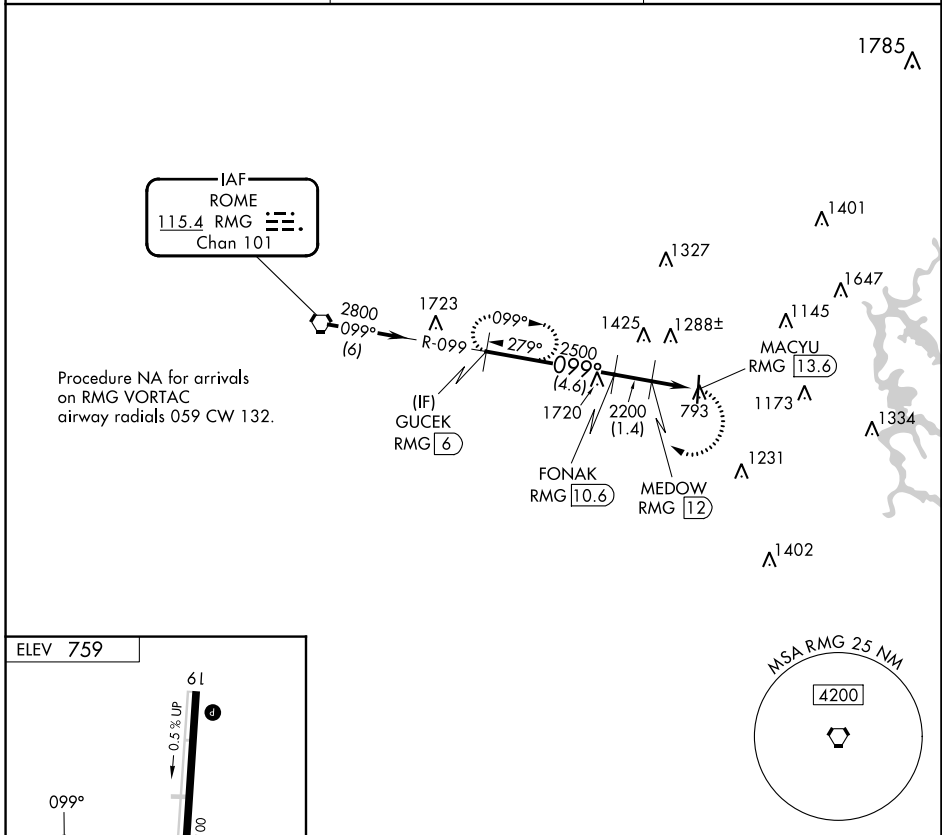

VORTAC RMG <b>115.4</b> Chan <b>101</b>	APP CRS <b>099°</b>	Rwy Idg TDZE Apt Elev <b>N/A</b> <b>N/A</b> <b>759</b>
---	------------------------	---

**VOR-A**  
CARTERSVILLE (VPC)

**⚠** When local altimeter setting not received, use Rome altimeter setting and increase all MDA 80 feet; increase Cat A visibility ¼ SM. DME required.

MISSED APPROACH: Climbing right turn to 2800 on RMG R-099 to GUCEK/6 DME and hold.

AWOS-3PT <b>120.525</b>	ATLANTA APP CON <b>121.0 268.7</b>	UNICOM <b>122.7 (CTAF) 0</b>
----------------------------	---------------------------------------	---------------------------------

CATEGORY	A	B	C	D
CIRCLING	1560-1 801 (900-1)	1600-1¼ 841 (900-1¼)	1740-3 981 (1000-3)	2020-3 1261 (1300-3)

SE-4, 26 DEC 2024 to 23 JAN 2025

SE-4, 26 DEC 2024 to 23 JAN 2025