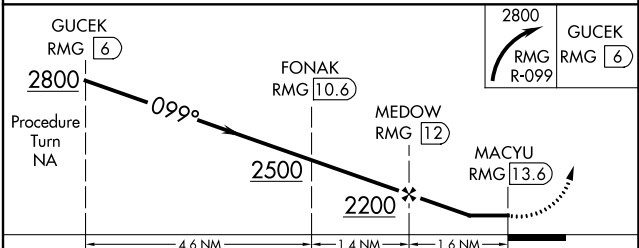

VORTAC RMG <b>115.4</b> Chan <b>101</b>	APP CRS <b>099°</b>	Rwy Idg TDZE Apt Elev <b>N/A</b> <b>N/A</b> <b>759</b>
---	------------------------	---

**VOR-A**  
CARTERSVILLE (VPC)

**⚠** When local altimeter setting not received, use Rome altimeter setting and increase all MDA 80 feet; increase Cat A visibility ¼ SM. DME required.

MISSED APPROACH: Climbing right turn to 2800 on RMG R-099 to GUCEK/6 DME and hold.

AWOS-3PT <b>120.525</b>	ATLANTA APP CON <b>121.0 268.7</b>	UNICOM <b>122.7 (CTAF) 0</b>
----------------------------	---------------------------------------	---------------------------------

CATEGORY	A	B	C	D
CIRCLING	1560-1 801 (900-1)	1600-1¼ 841 (900-1¼)	1740-3 981 (1000-3)	2020-3 1261 (1300-3)

SE-4, 26 DEC 2024 to 23 JAN 2025

SE-4, 26 DEC 2024 to 23 JAN 2025