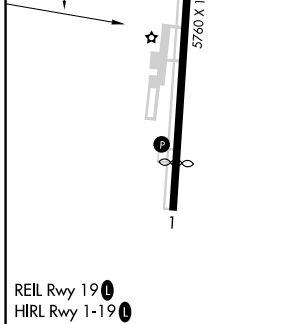

VORTAC RMG <b>115.4</b> Chan <b>101</b>	APP CRS <b>099°</b>	Rwy Idg TDZE Apt Elev <b>N/A</b> <b>N/A</b> <b>759</b>
---	------------------------	---

**VOR-A**  
CARTERSVILLE (VPC)

**⚠** When local altimeter setting not received, use Rome altimeter setting and increase all MDA 80 feet; increase Cat A visibility ¼ SM. DME required.

MISSED APPROACH: Climbing right turn to 2800 on RMG R-099 to GUCEK/6 DME and hold.

AWOS-3PT <b>120.525</b>	ATLANTA APP CON <b>121.0 268.7</b>	UNICOM <b>122.7 (CTAF) 0</b>
----------------------------	---------------------------------------	---------------------------------

CATEGORY	A	B	C	D
CIRCLING	1560-1 801 (900-1)	1600-1¼ 841 (900-1¼)	1740-3 981 (1000-3)	2020-3 1261 (1300-3)

SE-4, 26 DEC 2024 to 23 JAN 2025

SE-4, 26 DEC 2024 to 23 JAN 2025