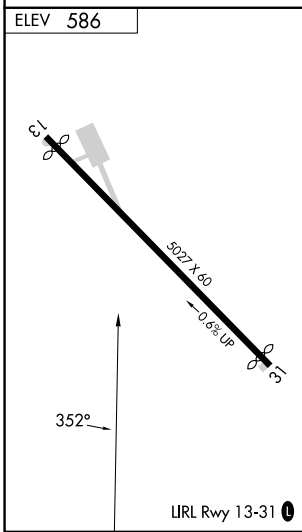

VORTAC COT 115.8 Chan 105	APP CRS 352°	Rwy Idg TDZE Apt Elev	N/A N/A 586

VOR/DME or GPS-A

MC KINLEY FLD (T30)

NA	Use Cotulla altimeter setting. Procedure NA at night.	MISSED APPROACH: Climbing left turn to 2500 direct COT VORTAC and hold.

HOUSTON CENTER 134.6 322.5	UNICOM 122.8 (CTAF) 0

CATEGORY	A	B	C	D
CIRCLING	1120-1	534 (600-1)	1120-1½ 534 (600-1½)	NA

SC-3, 26 DEC 2024 to 23 JAN 2025

SC-3, 26 DEC 2024 to 23 JAN 2025