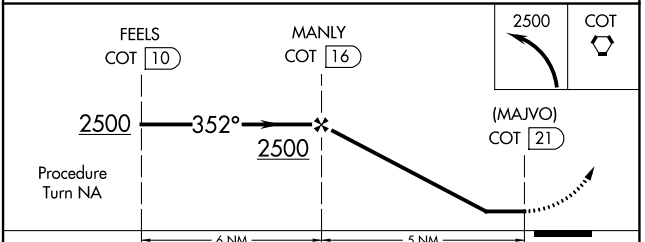

VORTAC COT 115.8 Chan 105	APP CRS 352°	Rwy Idg TDZE Apt Elev	N/A N/A 586

VOR/DME or GPS-A

MC KINLEY FLD (T30)

NA	Use Cotulla altimeter setting. Procedure NA at night.	MISSED APPROACH: Climbing left turn to 2500 direct COT VORTAC and hold.

HOUSTON CENTER 134.6 322.5	UNICOM 122.8 (CTAF) 0

CATEGORY	A	B	C	D
CIRCLING	1120-1	534 (600-1)	1120-1½ 534 (600-1½)	NA

SC-3, 26 DEC 2024 to 23 JAN 2025

SC-3, 26 DEC 2024 to 23 JAN 2025