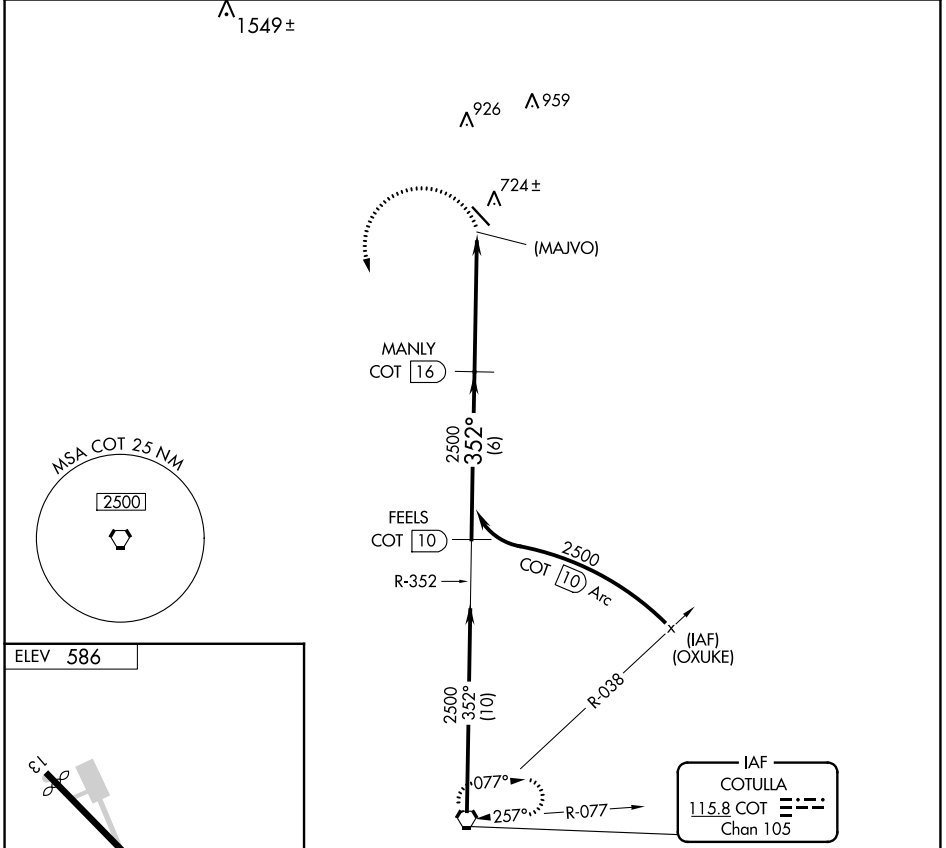

VORTAC COT 115.8 Chan 105	APP CRS 352°	Rwy Idg TDZE Apt Elev	N/A N/A 586
---	------------------------	-----------------------------	--

VOR/DME or GPS-A

MC KINLEY FLD (T30)

NA	Use Cotulla altimeter setting. Procedure NA at night.	MISSED APPROACH: Climbing left turn to 2500 direct COT VORTAC and hold.
-----------	--	--

HOUSTON CENTER 134.6 322.5	UNICOM 122.8 (CTAF) 0
--------------------------------------	---------------------------------

CATEGORY	A	B	C	D
CIRCLING	1120-1	534 (600-1)	1120-1½ 534 (600-1½)	NA

SC-3, 26 DEC 2024 to 23 JAN 2025

SC-3, 26 DEC 2024 to 23 JAN 2025