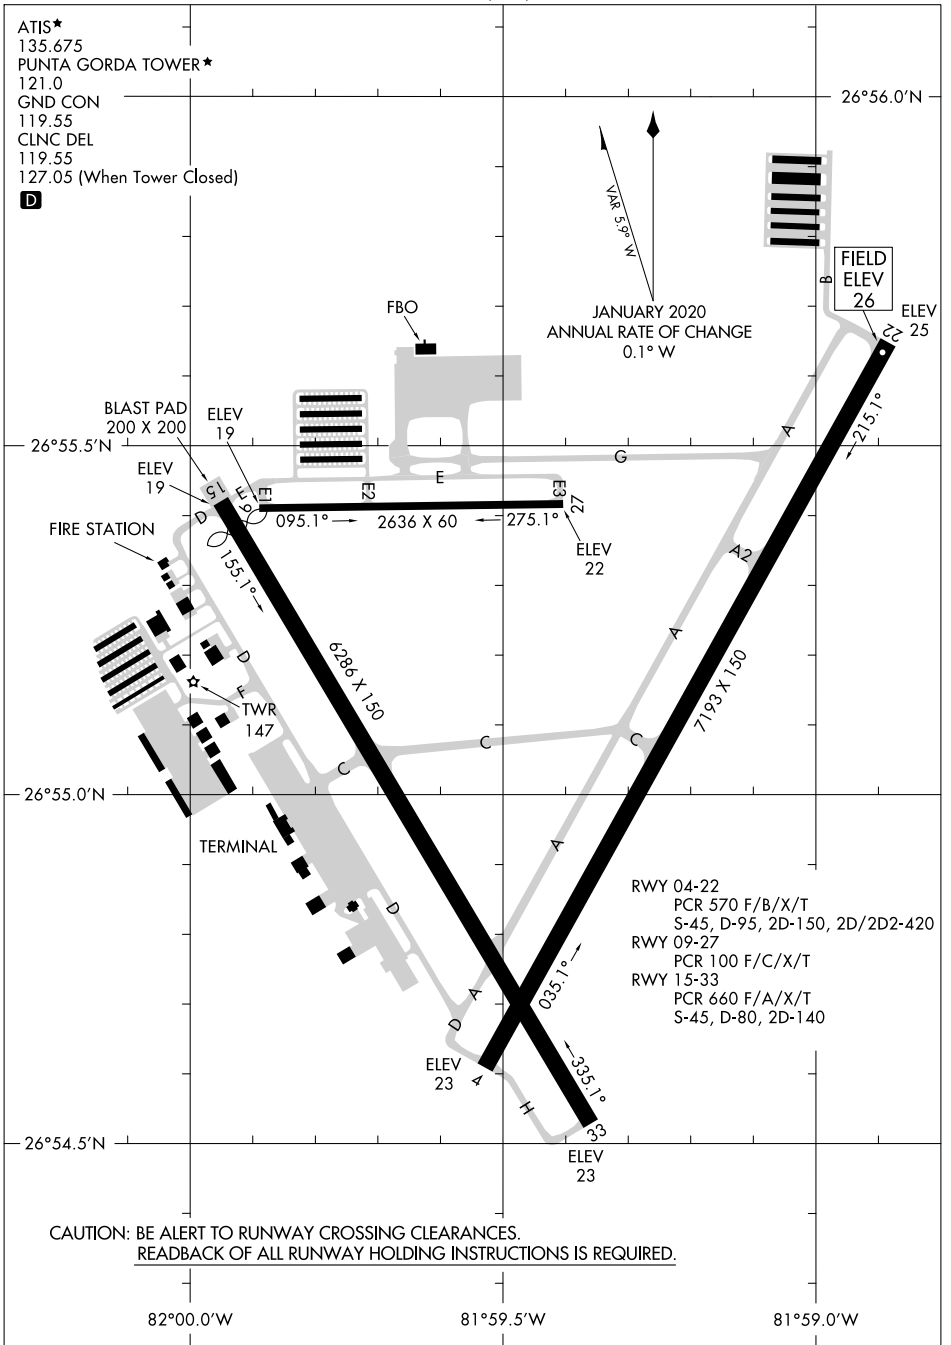

24305

AIRPORT DIAGRAM

AL-6178 (FAA)

PUNTA GORDA (PGD)
PUNTA GORDA, FLORIDA

ATIS★
 135.675
 PUNTA GORDA TOWER★
 121.0
 GND CON
 119.55
 CLNC DEL
 119.55
 127.05 (When Tower Closed)
D

SE-3, 26 DEC 2024 to 23 JAN 2025

SE-3, 26 DEC 2024 to 23 JAN 2025

AIRPORT DIAGRAM

24305

PUNTA GORDA, FLORIDA
PUNTA GORDA (PGD)