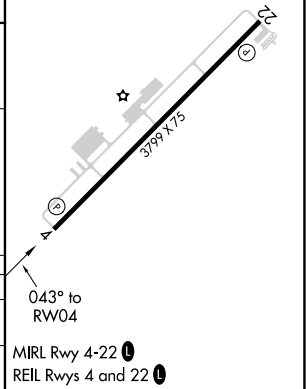

CATEGORY	A	B	C	D
LNAV MDA	680-1	603 (700-1)	NA	
C CIRCLING	760-1 682 (700-1)	820-1 742 (800-1)	NA	

SC-4, 26 DEC 2024 to 23 JAN 2025

SC-4, 26 DEC 2024 to 23 JAN 2025