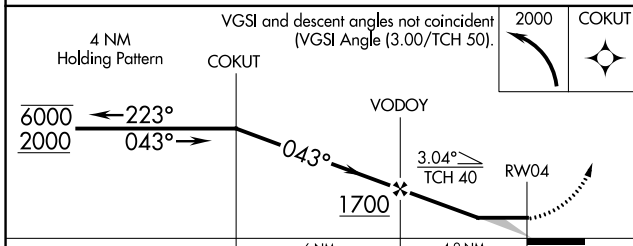

CATEGORY	A	B	C	D
LNAV MDA	680-1	603 (700-1)	NA	
C CIRCLING	760-1 682 (700-1)	820-1 742 (800-1)	NA	

SC-4, 26 DEC 2024 to 23 JAN 2025

SC-4, 26 DEC 2024 to 23 JAN 2025