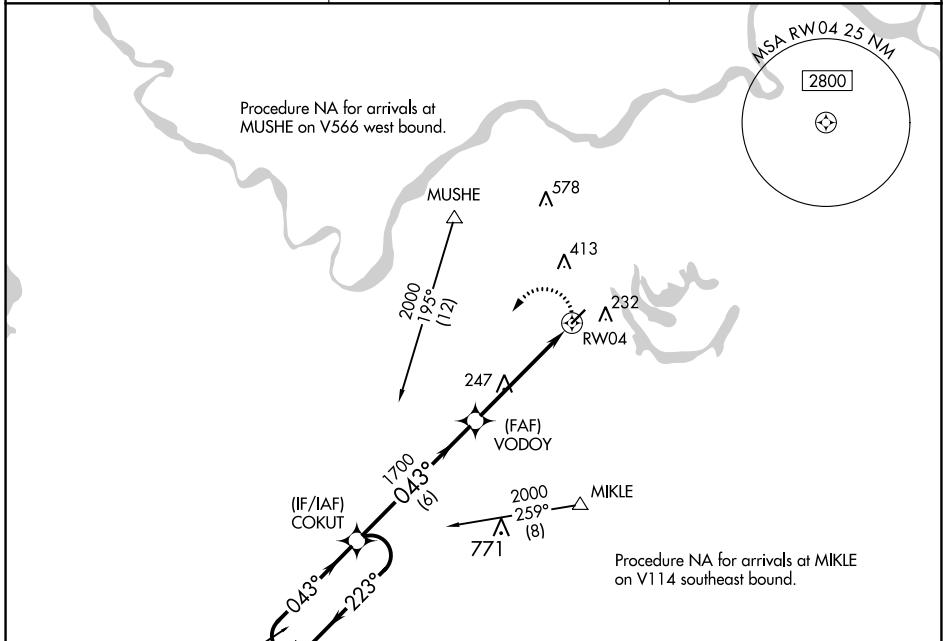

APP CRS	Rwy Idg	3799
043°	TDZE	77
	Apt Elev	78

RNAV (GPS) RWY 4

MARKSVILLE MUNI (MKV)

RNP APCH - GPS.

NA Circling Rwy 22 NA at night. Use Esler Rgnl altimeter setting. When not received, use Alexandria Intl. Rwy 4 helicopter visibility reduction below 3/4 SM NA.

MISSED APPROACH: Climbing left turn to 2000 direct COKUT and hold.

ESF ASOS 119.425	POLK APP CON 125.4 302.2	CTAF 122.9 0
----------------------------	------------------------------------	------------------------

Procedure NA for arrivals at MIKLE on V114 southeast bound.

ELEV 78	TDZE 77
----------------	----------------

CATEGORY	A	B	C	D
LNAV MDA	680-1	603 (700-1)	NA	
C CIRCLING	760-1 682 (700-1)	820-1 742 (800-1)	NA	

SC-4, 26 DEC 2024 to 23 JAN 2025

SC-4, 26 DEC 2024 to 23 JAN 2025