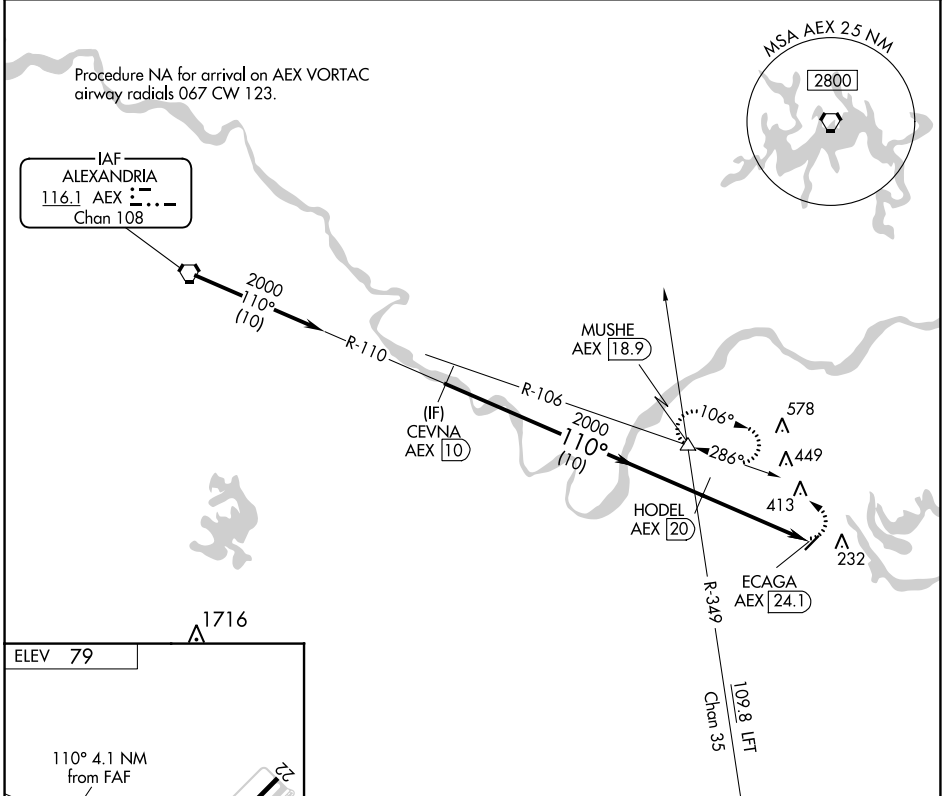

VORTAC AEX 116.1 Chan 108	APP CRS 110°	Rwy Idg TDZE Apt Elev N/A N/A 79
---	------------------------	--

VOR-A
MARKSVILLE MUNI (MKV)

DME required.

NA Circling Rwy 22 NA at night. Use Esler Rgnl altimeter setting.
When not received, use Alexandria Intl altimeter setting.

MISSED APPROACH: Climbing left turn to 4000 on AEX VORTAC R-106 to MUSHE INT/AEX 18.9 DME and hold, continue climb-in-hold to 4000.

ESF ASOS 119,425	POLK APP CON 125.4 302.2	CTAF 122.9
----------------------------	------------------------------------	----------------------

CATEGORY	A	B	C	D
C CIRCLING	760-1 681 (700-1)	820-1¼ 741 (800-1¼)	NA	

SC-4, 26 DEC 2024 to 23 JAN 2025

SC-4, 26 DEC 2024 to 23 JAN 2025