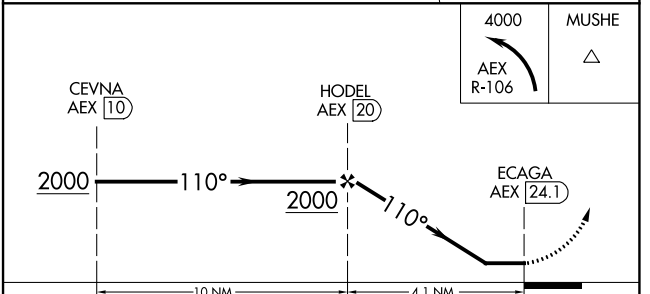

VORTAC AEX 116.1 Chan 108	APP CRS 110°	Rwy Idg TDZE Apt Elev N/A N/A 79
---	------------------------	--

VOR-A
MARKSVILLE MUNI (MKV)

DME required.

NA Circling Rwy 22 NA at night. Use Esler Rgnl altimeter setting.
When not received, use Alexandria Intl altimeter setting.

MISSED APPROACH: Climbing left turn to 4000 on AEX VORTAC R-106 to MUSHE INT/AEX 18.9 DME and hold, continue climb-in-hold to 4000.

ESF ASOS 119,425	POLK APP CON 125.4 302.2	CTAF 122.9
----------------------------	------------------------------------	----------------------