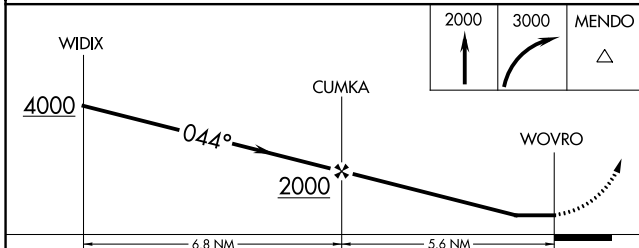

APP CRS	Rwy Idg	N/A
044°	TDZE	N/A
	Apt Elev	157

RNAV (GPS)-B

FIREBAUGH (F34)

RNP APCH.	MISSED APPROACH: Climb to 2000 then limbing right turn to 3000 direct MENDO and hold.
Procedure NA at night. Use Madera altimeter setting, when not received, use Merced Yosemite Rgnl altimeter setting.	

MAE ASOS 134.725	NORCAL APP CON 120.95 269.45	CTAF 122.9

CATEGORY	A	B	C	D
CIRCLING	740-1	583 (600-1)	NA	

SW-2, 26 DEC 2024 to 23 JAN 2025

SW-2, 26 DEC 2024 to 23 JAN 2025