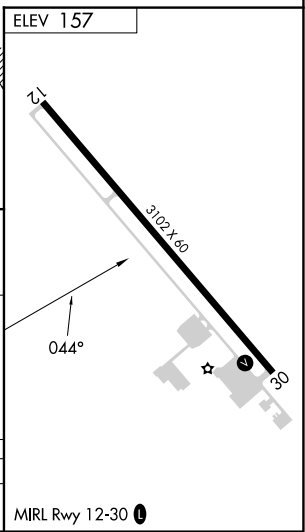

APP CRS	Rwy Idg	N/A
044°	TDZE	N/A
	Apt Elev	157

RNAV (GPS)-B

FIREBAUGH (F34)

RNP APCH.	MISSED APPROACH: Climb to 2000 then limbing right turn to 3000 direct MENDO and hold.
Procedure NA at night. Use Madera altimeter setting, when not received, use Merced Yosemite Rgnl altimeter setting.	

MAE ASOS 134.725	NORCAL APP CON 120.95 269.45	CTAF 122.9

CATEGORY	A	B	C	D
CIRCLING	740-1	583 (600-1)	NA	

SW-2, 26 DEC 2024 to 23 JAN 2025

SW-2, 26 DEC 2024 to 23 JAN 2025