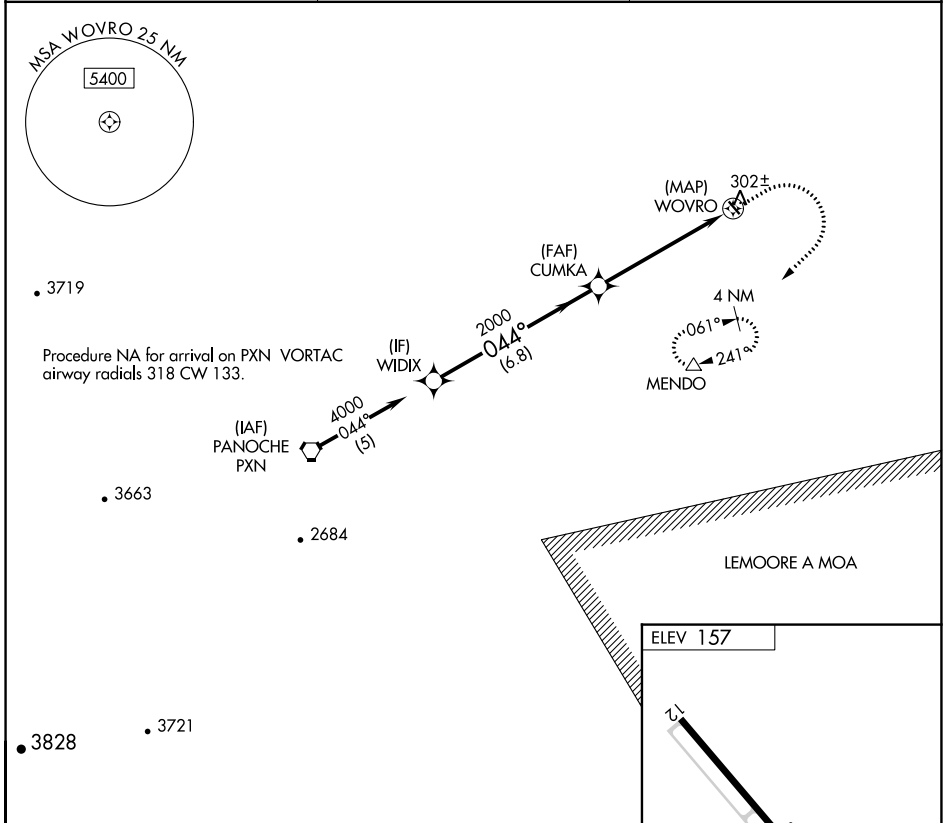

APP CRS	Rwy Idg	N/A
044°	TDZE	N/A
	Apt Elev	157

RNAV (GPS)-B

FIREBAUGH (F34)

RNP APCH.	<p>MISSED APPROACH: Climb to 2000 then limbing right turn to 3000 direct MENDO and hold.</p>
<p>Procedure NA at night. Use Madera altimeter setting, when not received, use Merced Yosemite Rgnl altimeter setting.</p>	

MAE ASOS 134.725	NORCAL APP CON 120.95 269.45	CTAF 122.9
----------------------------	--	----------------------

CATEGORY	A	B	C	D
CIRCLING	740-1	583 (600-1)	NA	

SW-2, 26 DEC 2024 to 23 JAN 2025

SW-2, 26 DEC 2024 to 23 JAN 2025