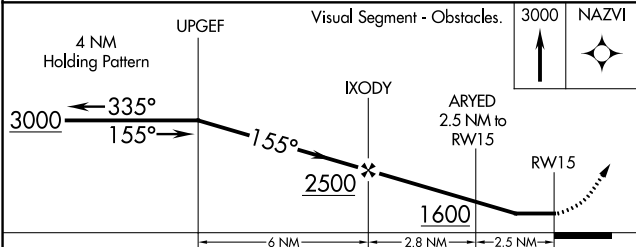

WAAS CH 69633 W15A	APP CRS 155°	Rwy Idg TDZE Apt Elev	3304 769 769
--	------------------------	-----------------------------	---

RNAV (GPS) RWY 15

MAQUOKETA MUNI (OQW)

⚠ DME/DME RNP-0.3 NA. Helicopter visibility reduction below 1 SM NA.
⚠ NA Night landing: Rwy 15 NA. Obtain local altimeter on CTAF; when not received, use Dubuque altimeter setting and increase all MDA 100 feet.

MISSED APPROACH: Climb to 3000 direct NAZVI and hold.

CHICAGO CENTER
133.95 281.4

UNICOM
122.725 (CTAF) 0

CATEGORY	A	B	C	D
LP MDA	1180-1	411 (500-1)		NA
LNAV MDA	1200-1	431 (500-1)		NA
C CIRCLING	1240-1 471 (500-1)	1400-1 631 (700-1)		NA