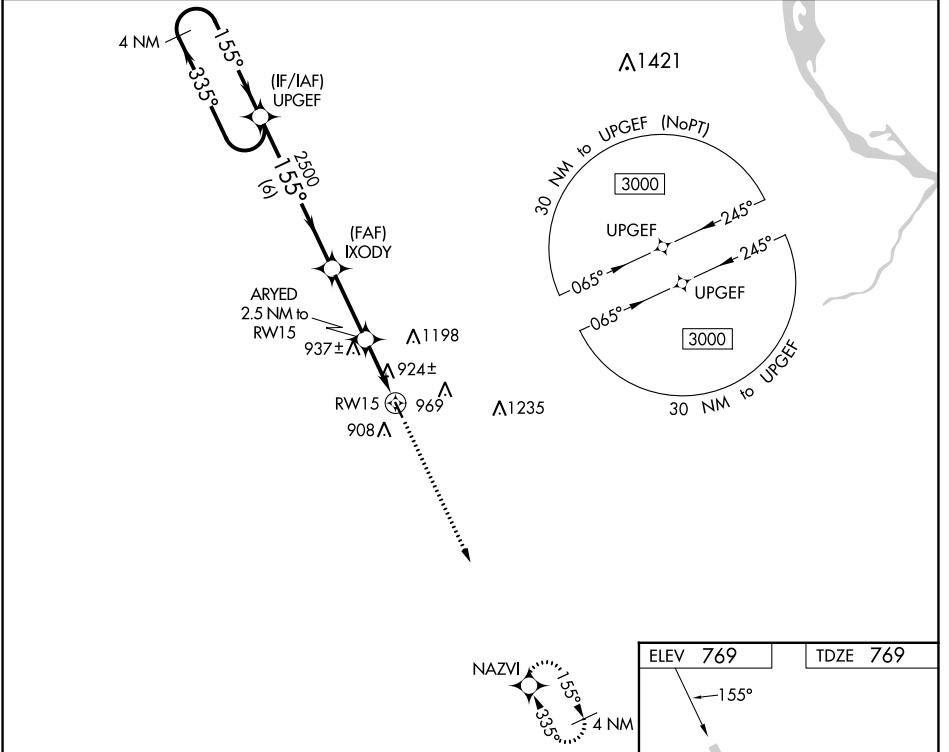

WAAS CH 69633 W15A	APP CRS 155°	Rwy Idg TDZE Apt Elev	3304 769 769
--	------------------------	-----------------------------	---

RNAV (GPS) RWY 15

MAQUOKETA MUNI (OQW)

⚠ DME/DME RNP-0.3 NA. Helicopter visibility reduction below 1 SM NA.
⚠ NA Night landing: Rwy 15 NA. Obtain local altimeter on CTAF; when not received, use Dubuque altimeter setting and increase all MDA 100 feet.

MISSED APPROACH: Climb to 3000 direct NAZVI and hold.

CHICAGO CENTER
133.95 281.4

UNICOM
122.725 (CTAF) 0

CATEGORY	A	B	C	D
LP MDA	1180-1	411 (500-1)		NA
LNAV MDA	1200-1	431 (500-1)		NA
C CIRCLING	1240-1 471 (500-1)	1400-1 631 (700-1)		NA