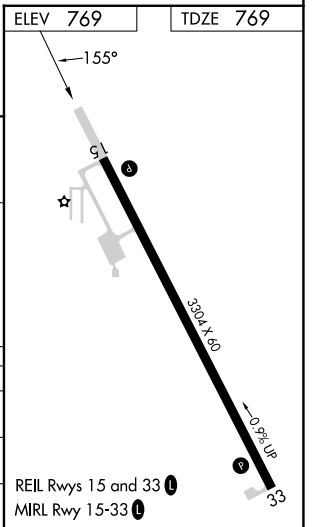

WAAS CH 69633 W15A	APP CRS 155°	Rwy Idg TDZE Apt Elev	3304 769 769
--	------------------------	-----------------------------	---

RNAV (GPS) RWY 15

MAQUOKETA MUNI (OQW)

⚠ DME/DME RNP-0.3 NA. Helicopter visibility reduction below 1 SM NA.
⚠ NA Night landing: Rwy 15 NA. Obtain local altimeter on CTAF; when not received, use Dubuque altimeter setting and increase all MDA 100 feet.

MISSED APPROACH: Climb to 3000 direct NAZVI and hold.

CHICAGO CENTER
133.95 281.4

UNICOM
122.725 (CTAF) 0

CATEGORY	A	B	C	D
LP MDA	1180-1	411 (500-1)		NA
LNAV MDA	1200-1	431 (500-1)		NA
C CIRCLING	1240-1 471 (500-1)	1400-1 631 (700-1)		NA