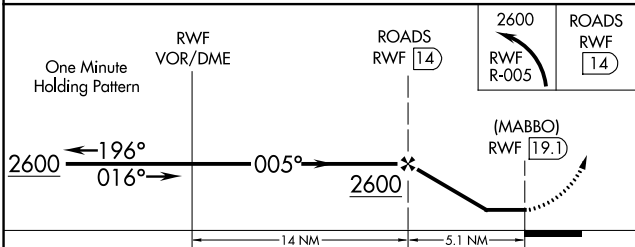

VOR/DME RWF 113.3 Chan 80	APP CRS 005°	Rwy Idg TDZE Apt Elev N/A N/A 1076
---	------------------------	--

VOR/DME or GPS-A

OLIVIA RGNL (OVL)

<p>NA</p>	<p>MISSED APPROACH: Climbing left turn to 2600 via RWF R-005 to ROADS 14 DME and hold.</p>
------------------	--

<p>AWOS-3 119.275</p>	<p>MINNEAPOLIS CENTER 127.1 290.2</p>	<p>UNICOM 122.8 (CTAF)</p>
----------------------------------	--	---------------------------------------

CATEGORY	A	B	C	D
CIRCLING	1620-1	544 (600-1)	1720-1¾ 644 (700-1¾)	1720-2 644 (700-2)