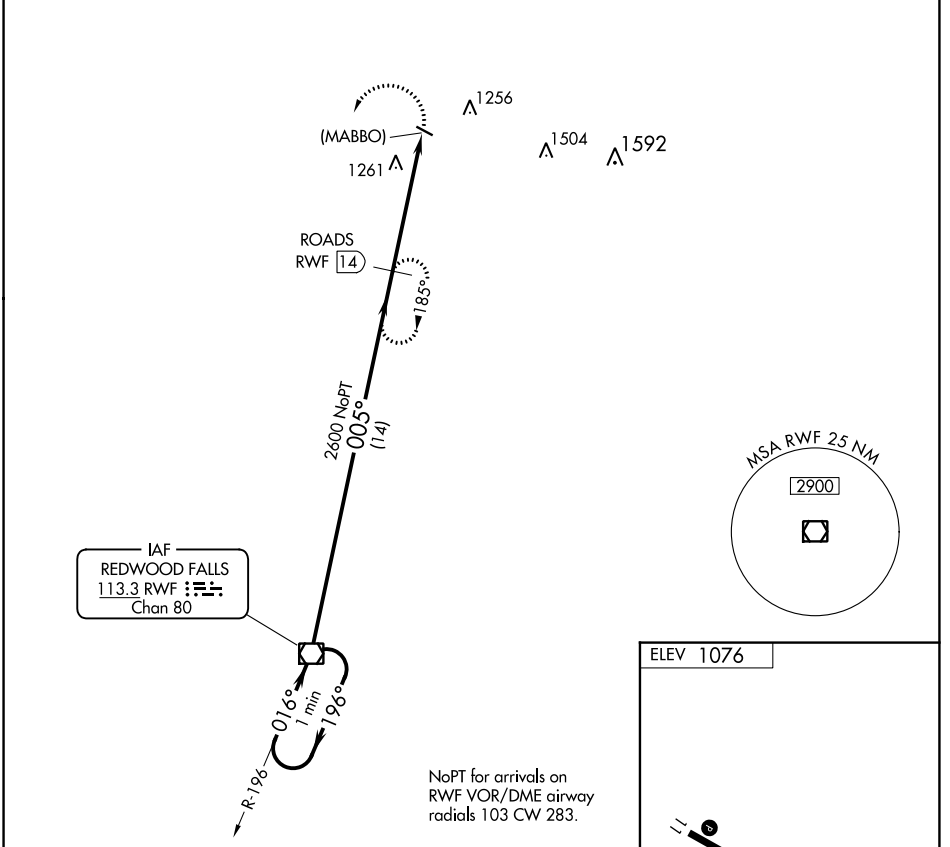

VOR/DME RWF 113.3 Chan 80	APP CRS 005°	Rwy Idg TDZE Apt Elev N/A N/A 1076
---	------------------------	--

VOR/DME or GPS-A

OLIVIA RGNL (OVL)

<p>NA</p>	<p>MISSED APPROACH: Climbing left turn to 2600 via RWF R-005 to ROADS 14 DME and hold.</p>
------------------	--

<p>AWOS-3 119.275</p>	<p>MINNEAPOLIS CENTER 127.1 290.2</p>	<p>UNICOM 122.8 (CTAF)</p>
----------------------------------	--	---------------------------------------

CATEGORY	A	B	C	D
CIRCLING	1620-1	544 (600-1)	1720-1¾ 644 (700-1¾)	1720-2 644 (700-2)

NC-1, 26 DEC 2024 to 23 JAN 2025

NC-1, 26 DEC 2024 to 23 JAN 2025