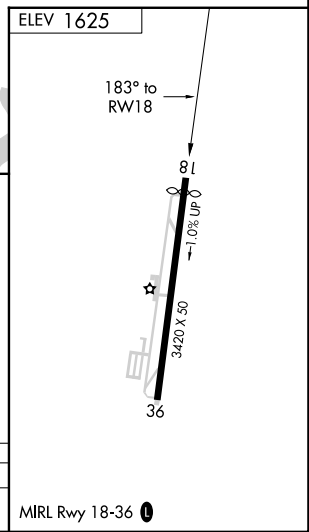

APP CRS <b>183°</b>	Rwy Idg TDZE Apt Elev	<b>N/A</b> <b>N/A</b> <b>1625</b>
------------------------	-----------------------------	---

# RNAV (GPS)-A

HASKELL MUNI (15F)

RNP APCH.		MISSED APPROACH: Climbing right turn to 4400 direct WALIT and hold.	
Procedure NA at night. Use Abilene Rgnl altimeter setting.			
ABI ASOS <b>118.25</b>	FORT WORTH CENTER <b>133.5 350.35</b>	CTAF <b>122.9</b>	<b>122.8</b>