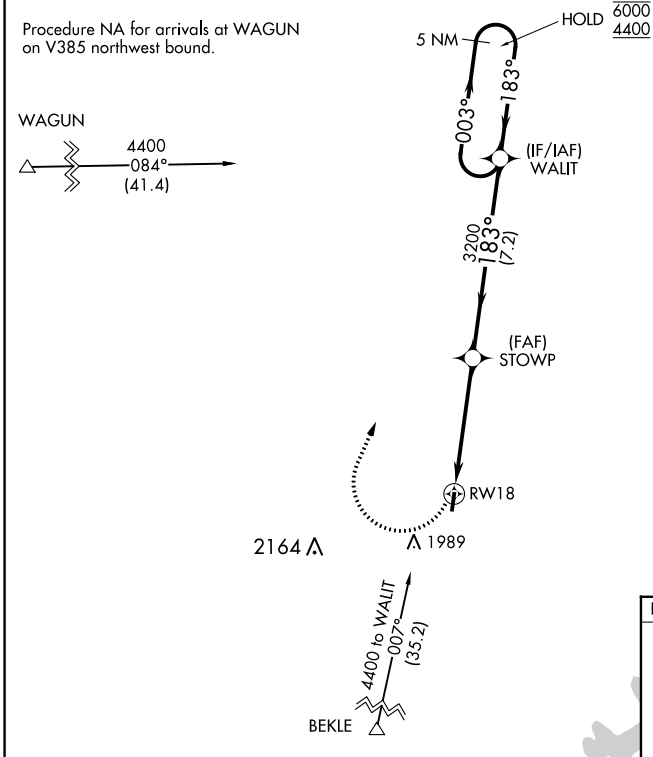

APP CRS <b>183°</b>	Rwy Idg TDZE Apt Elev	<b>N/A</b> <b>N/A</b> <b>1625</b>
------------------------	-----------------------------	---

# RNAV (GPS)-A

HASKELL MUNI (15F)

RNP APCH.		MISSED APPROACH: Climbing right turn to 4400 direct WALIT and hold.	
Procedure NA at night. Use Abilene Rgnl altimeter setting.			
ABI ASOS <b>118.25</b>	FORT WORTH CENTER <b>133.5 350.35</b>	CTAF <b>122.9</b>	<b>122.8</b>

SC-2, 26 DEC 2024 to 23 JAN 2025

SC-2, 26 DEC 2024 to 23 JAN 2025