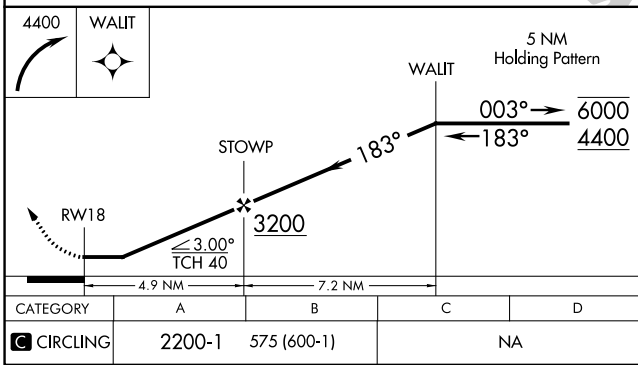

# RNAV (GPS)-A

HASKELL MUNI (15F)

RNP APCH.		MISSED APPROACH: Climbing right turn to 4400 direct WALIT and hold.	
Procedure NA at night. Use Abilene Rgnl altimeter setting.			
ABI ASOS <b>118.25</b>	FORT WORTH CENTER <b>133.5 350.35</b>	CTAF <b>122.9</b>	<b>122.8</b>