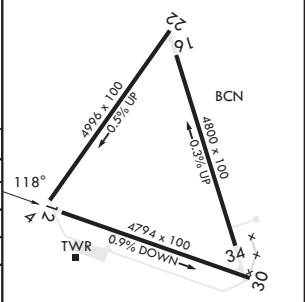

CAMP MACKALL, NORTH CAROLINA

RNAV (GPS) RWY 12

WAAS CH 92382 W12A	APCH CRS 118°	Rwy ldg TDZE 4794 Arpt Elev 375
-------------------------------------	----------------------	--

AL-6315 (USA)

MACKALL AAF (KHFF)

RNP APCH-GPS MISSED APPROACH: Climb to 2100 direct HITIT and hold.

▼ * When tower closed, increase vis to 1 mile.
** Circling NA to RWYs 4,16,22, and 34.

D-ATIS 141.4	FAYETTEVILLE APP CON/DEP CON 127.8 343.725	TOWER★ 121.0 (CTAF) 254.4	GND CON 128.35 251.05
------------------------	--	-------------------------------------	---------------------------------

CATEGORY	A	B	C	D
LPV DA*	575-¾	200	(200-¾)	
LNAV/VNAV DA	851-1½	476	(500-1%)	
LNAV MDA	840-1 465 (500-1)	840-1¾ 465 (500-1¾)		
C CIRCLING**	860-1 484 (500-1)	880-1 504 (600-1)	980-1¼ 604 (700-1¼)	1040-2 664 (700-2)
SIMMONS AAF ALTIMETER SETTING MINIMUMS				
LPV DA*	659-7/8	284	(300-7/8)	
LNAV/VNAV DA	935-1½	560	(600-1%)	
LNAV MDA	940-1 565 (600-1)	940-1½ 565 (600-1½)		
C CIRCLING**	960-1 584 (600-1)	980-1 604 (700-1)	1080-2 704 (800-2)	1140-2½ 764 (800-2½)