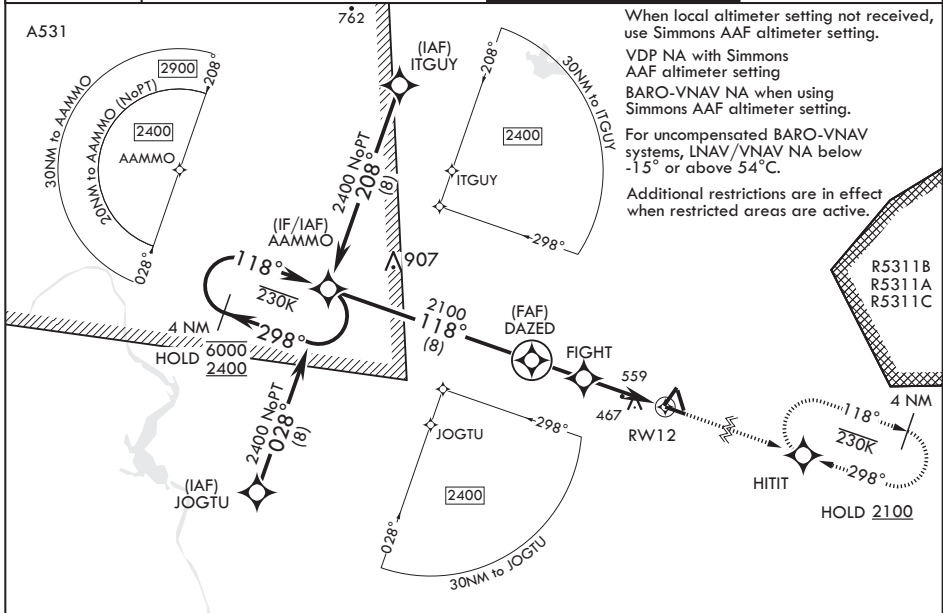

CAMP MACKALL, NORTH CAROLINA

RNAV (GPS) RWY 12

WAAS CH 92382 W12A	APCH CRS 118°	Rwy ldg TDZE 4794 Arpt Elev 375
-------------------------------------	----------------------	--

AL-6315 (USA)

MACKALL AAF (KHFF)

RNP APCH-GPS MISSED APPROACH: Climb to 2100 direct HITIT and hold.

▼ * When tower closed, increase vis to 1 mile.
** Circling NA to RWYs 4,16,22, and 34.

D-ATIS 141.4	FAYETTEVILLE APP CON/DEP CON 127.8 343.725	TOWER★ 121.0 (CTAF) 254.4	GND CON 128.35 251.05
------------------------	--	-------------------------------------	---------------------------------

CATEGORY	A	B	C	D
LPV DA*	575-¾	200	(200-¾)	
LNAV/VNAV DA	851-1½	476	(500-1%)	
LNAV MDA	840-1 465 (500-1)	840-1¾ 465 (500-1¾)		
C CIRCLING**	860-1 484 (500-1)	880-1 504 (600-1)	980-1¼ 604 (700-1¼)	1040-2 664 (700-2)
SIMMONS AAF ALTIMETER SETTING MINIMUMS				
LPV DA*	659-7/8	284	(300-7/8)	
LNAV/VNAV DA	935-1½	560	(600-1%)	
LNAV MDA	940-1 565 (600-1)	940-1½ 565 (600-1½)		
C CIRCLING**	960-1 584 (600-1)	980-1 604 (700-1)	1080-2 704 (800-2)	1140-2½ 764 (800-2½)

CAMP MACKALL, NORTH CAROLINA 35°02'N - 79°30'W MACKALL AAF (KHFF)

Amdt 1 10AUG23

RNAV (GPS) RWY 12

SE-2, 26 DEC 2024 to 23 JAN 2025

SE-2, 26 DEC 2024 to 23 JAN 2025