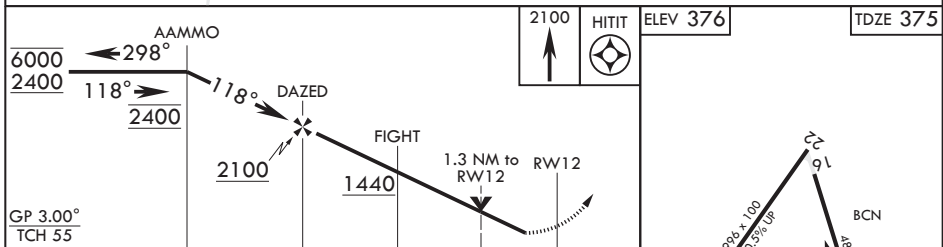

RNP APCH-GPS MISSED APPROACH: Climb to 2100 direct HITIT and hold.

▼ * When tower closed, increase vis to 1 mile.
** Circling NA to RWYs 4,16,22, and 34.

D-ATIS 141.4	FAYETTEVILLE APP CON/DEP CON 127.8 343.725	TOWER★ 121.0 (CTAF) 254.4	GND CON 128.35 251.05
------------------------	--	-------------------------------------	---------------------------------

CATEGORY	A	B	C	D
LPV DA*	575-¾	200	(200-¾)	
LNAV/VNAV DA	851-1½	476	(500-1%)	
LNAV MDA	840-1 465 (500-1)	840-1¾ 465 (500-1¾)		
C CIRCLING**	860-1 484 (500-1)	880-1 504 (600-1)	980-1¼ 604 (700-1¼)	1040-2 664 (700-2)
SIMMONS AAF ALTIMETER SETTING MINIMUMS				
LPV DA*	659-7/8	284	(300-7/8)	
LNAV/VNAV DA	935-1½	560	(600-1%)	
LNAV MDA	940-1 565 (600-1)	940-1½ 565 (600-1½)		
C CIRCLING**	960-1 584 (600-1)	980-1 604 (700-1)	1080-2 704 (800-2)	1140-2½ 764 (800-2½)