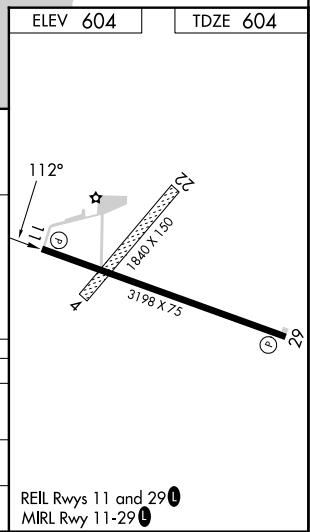

WAAS CH 99629 W11A	APP CRS 112°	Rwy Idg 3198 TDZE 604 Apt Elev 604
--	------------------------	---

RNAV (GPS) RWY 11

OCONTO/J DOUGLAS BAKE MUNI (OCQ)

RNP APCH - GPS.			MISSED APPROACH: Climb to 3200 direct WUKIK and hold.
<p>▼ When local altimeter setting not received, use Menominee, MI altimeter setting. Procedure NA at night. Rwy 11 helicopter visibility reduction below 3/4 SM NA. Circling NA to Rwys 4 and 22.</p>			
AWOS-3 120.925	MNM AWOS-3PT 121.45	GREEN BAY APP CON ★ 120.3 338.2	UNICOM 122.8 (CTAF) 1

CATEGORY	A	B	C	D
LP MDA	1200-1	596 (600-1)	1200-1 3/4 596 (600-1 3/4)	NA
LNAV MDA	1220-1	616 (700-1)	1220-1 3/4 616 (700-1 3/4)	NA
CIRCLING	1220-1	616 (700-1)	1260-1 3/4 656 (700-1 3/4)	NA

EC-3, 26 DEC 2024 to 23 JAN 2025