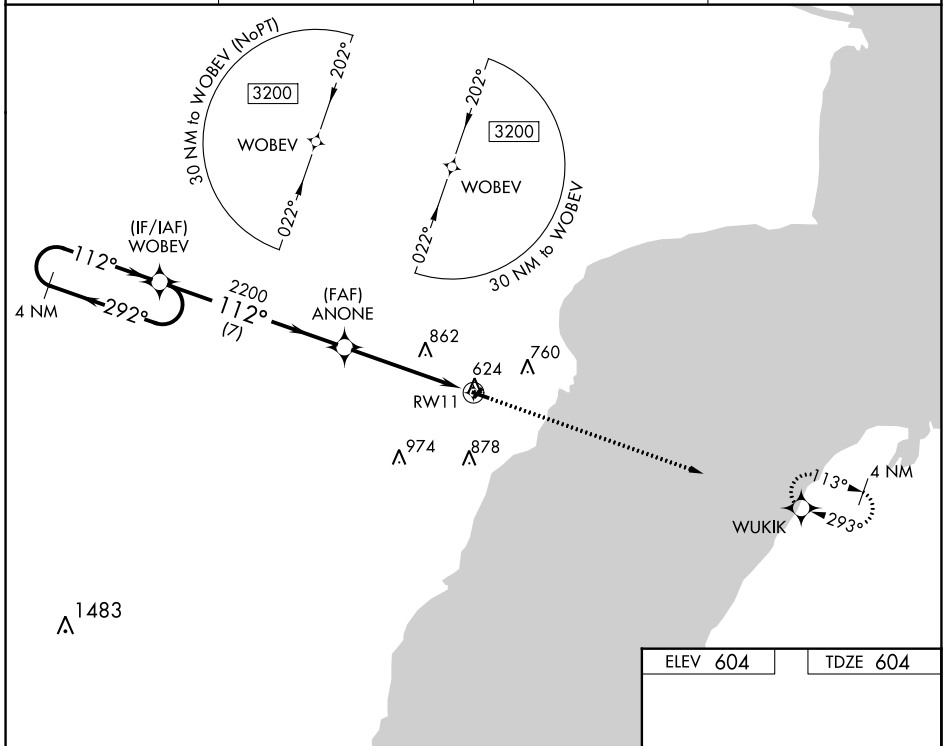

WAAS CH 99629 W11A	APP CRS 112°	Rwy Idg 3198 TDZE 604 Apt Elev 604
--	------------------------	---

RNAV (GPS) RWY 11

OCONTO/J DOUGLAS BAKE MUNI (OCQ)

RNP APCH - GPS.			MISSED APPROACH: Climb to 3200 direct WUKIK and hold.
<p>▼ When local altimeter setting not received, use Menominee, MI altimeter setting. Procedure NA at night. Rwy 11 helicopter visibility reduction below 3/4 SM NA. Circling NA to Rwys 4 and 22.</p>			
AWOS-3 120.925	MNM AWOS-3PT 121.45	GREEN BAY APP CON ★ 120.3 338.2	UNICOM 122.8 (CTAF) 1

CATEGORY	A	B	C	D
LP MDA	1200-1	596 (600-1)	1200-1 3/4 596 (600-1 3/4)	NA
LNAV MDA	1220-1	616 (700-1)	1220-1 3/4 616 (700-1 3/4)	NA
CIRCLING	1220-1	616 (700-1)	1260-1 3/4 656 (700-1 3/4)	NA

EC-3, 26 DEC 2024 to 23 JAN 2025

EC-3, 26 DEC 2024 to 23 JAN 2025