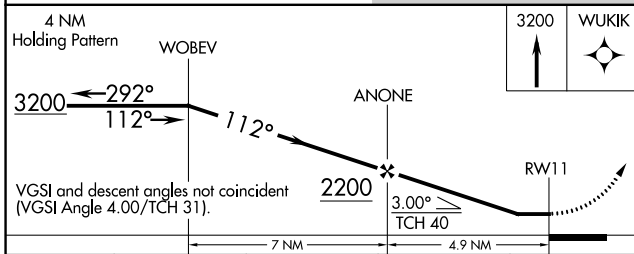

WAAS CH 99629 W11A	APP CRS 112°	Rwy Idg 3198 TDZE 604 Apt Elev 604
--	------------------------	---

RNAV (GPS) RWY 11

OCONTO/J DOUGLAS BAKE MUNI (OCQ)

RNP APCH - GPS.			MISSED APPROACH: Climb to 3200 direct WUKIK and hold.
<p>▼ When local altimeter setting not received, use Menominee, MI altimeter setting. Procedure NA at night. Rwy 11 helicopter visibility reduction below 3/4 SM NA. Circling NA to Rwys 4 and 22.</p>			
AWOS-3 120.925	MNM AWOS-3PT 121.45	GREEN BAY APP CON ★ 120.3 338.2	UNICOM 122.8 (CTAF) 1

CATEGORY	A	B	C	D
LP MDA	1200-1	596 (600-1)	1200-1 3/4 596 (600-1 3/4)	NA
LNAV MDA	1220-1	616 (700-1)	1220-1 3/4 616 (700-1 3/4)	NA
CIRCLING	1220-1	616 (700-1)	1260-1 3/4 656 (700-1 3/4)	NA

EC-3, 26 DEC 2024 to 23 JAN 2025