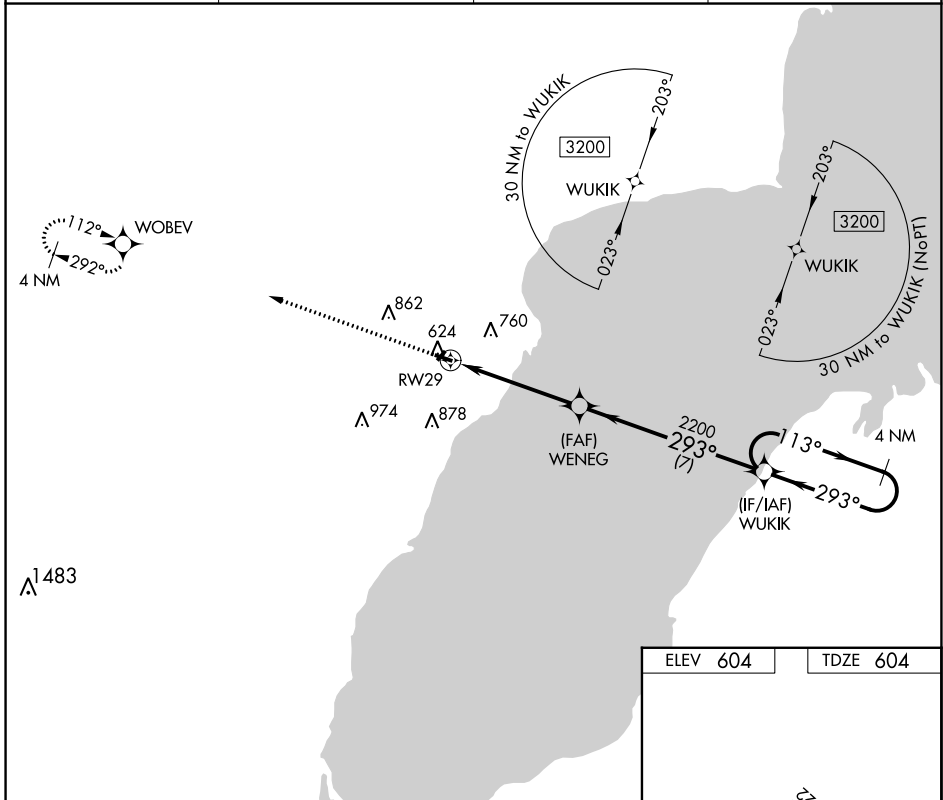

APP CRS	Rwy Idg	3198
293°	TDZE	604
	Apt Elev	604

RNAV (GPS) RWY 29

OCONTO/J DOUGLAS BAKE MUNI (OCQ)

RNP APCH - GPS.	<p>⚠ When local altimeter setting not received, use Menominee, WI altimeter setting. Procedure NA at night. Rwy 29 helicopter visibility reduction below 3/4 SM NA. Circling NA to Rwy's 4 and 22.</p>	<p>MISSED APPROACH: Climb to 3200 direct WOBEV and hold.</p>
-----------------	---	---

AWOS-3 120.925	MNM AWOS-3PT 121.45	GREEN BAY APP CON ★ 120.3 338.2	UNICOM 122.8 (CTAF)
--------------------------	-------------------------------	---	-------------------------------

EC-3, 26 DEC 2024 to 23 JAN 2025

EC-3, 26 DEC 2024 to 23 JAN 2025