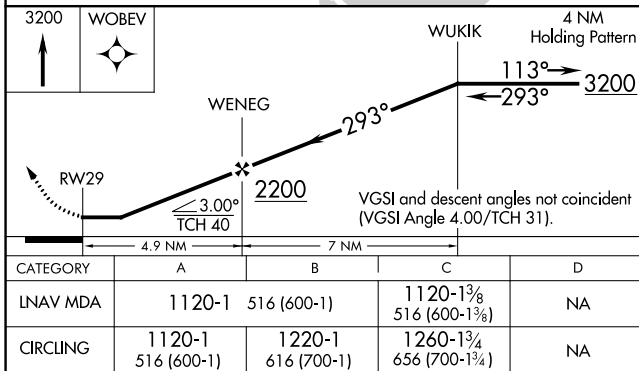

APP CRS	Rwy Idg	3198
293°	TDZE	604
	Apt Elev	604

RNAV (GPS) RWY 29

OCONTO/J DOUGLAS BAKE MUNI (OCQ)

RNP APCH - GPS.	⚠ When local altimeter setting not received, use Menominee, WI altimeter setting. Procedure NA at night. Rwy 29 helicopter visibility reduction below 3/4 SM NA. Circling NA to Rwy's 4 and 22.	MISSED APPROACH: Climb to 3200 direct WOBEV and hold.

AWOS-3 120.925	MNM AWOS-3PT 121.45	GREEN BAY APP CON ★ 120.3 338.2	UNICOM 122.8 (CTAF)

EC-3, 26 DEC 2024 to 23 JAN 2025

EC-3, 26 DEC 2024 to 23 JAN 2025