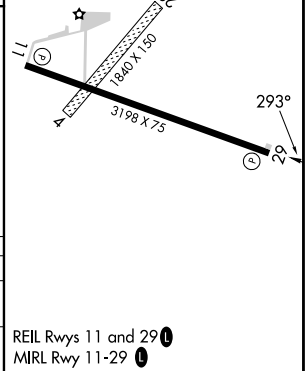

APP CRS	Rwy Idg	3198
293°	TDZE	604
	Apt Elev	604

RNAV (GPS) RWY 29

OCONTO/J DOUGLAS BAKE MUNI (OCQ)

RNP APCH - GPS.	⚠ When local altimeter setting not received, use Menominee, WI altimeter setting. Procedure NA at night. Rwy 29 helicopter visibility reduction below 3/4 SM NA. Circling NA to Rwy's 4 and 22.	MISSED APPROACH: Climb to 3200 direct WOBEV and hold.

AWOS-3 120.925	MNM AWOS-3PT 121.45	GREEN BAY APP CON ★ 120.3 338.2	UNICOM 122.8 (CTAF)

EC-3, 26 DEC 2024 to 23 JAN 2025

EC-3, 26 DEC 2024 to 23 JAN 2025