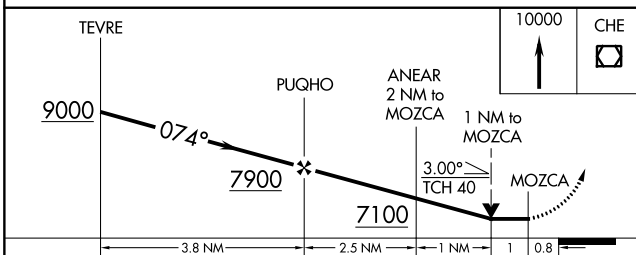

ELEV 6198	TDZE 6193