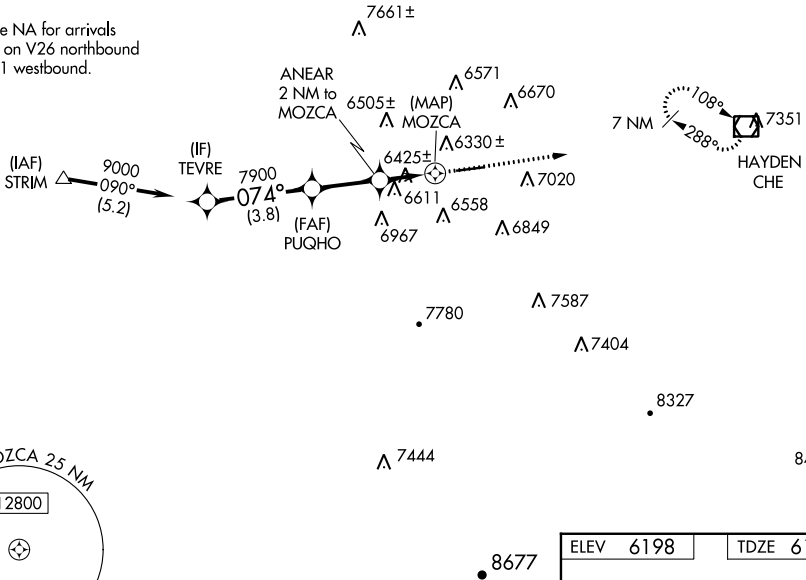

WAAS CH 61341 W07A	APP CRS 074°	Rwy Idg TDZE Apt Elev	5606 6193 6198
--	------------------------	-----------------------------	---

RNAV (GPS) RWY 7

CRAIG-MOFFAT (CAG)

RNP APCH.

Circling NA for Cat D south of Rwy 7-25.
 Rwy 7 helicopter visibility reduction below 3/4 SM NA.
 Circling Rwy 25 NA at night.

MISSED APPROACH: Climb to 10000 direct
 CHE VOR/DME and hold, continue climb-
 in-hold to 10000.

ASOS 135.425	DENVER CENTER 120.475 235.975	UNICOM 122.8 (CTAF)
------------------------	---	-------------------------------

Procedure NA for arrivals at STRIM on V26 northbound and V101 westbound.

ELEV 6198	TDZE 6193
-----------	-----------

CATEGORY	A	B	C	D
LP MDA	6800-1	607 (700-1)	6800-1 3/4	607 (700-1 3/4)
LNNAV MDA	6880-1	687 (700-1)	6880-2	687 (700-2)
CIRCLING	7180-1 1/4 982 (1000-1 1/4)	7320-1 1/2 1122 (1200-1 1/2)	7720-3	1522 (1600-3)

REIL Rwys 7 and 25
 MRL Rwy 7-25

SW-1, 26 DEC 2024 to 23 JAN 2025

SW-1, 26 DEC 2024 to 23 JAN 2025