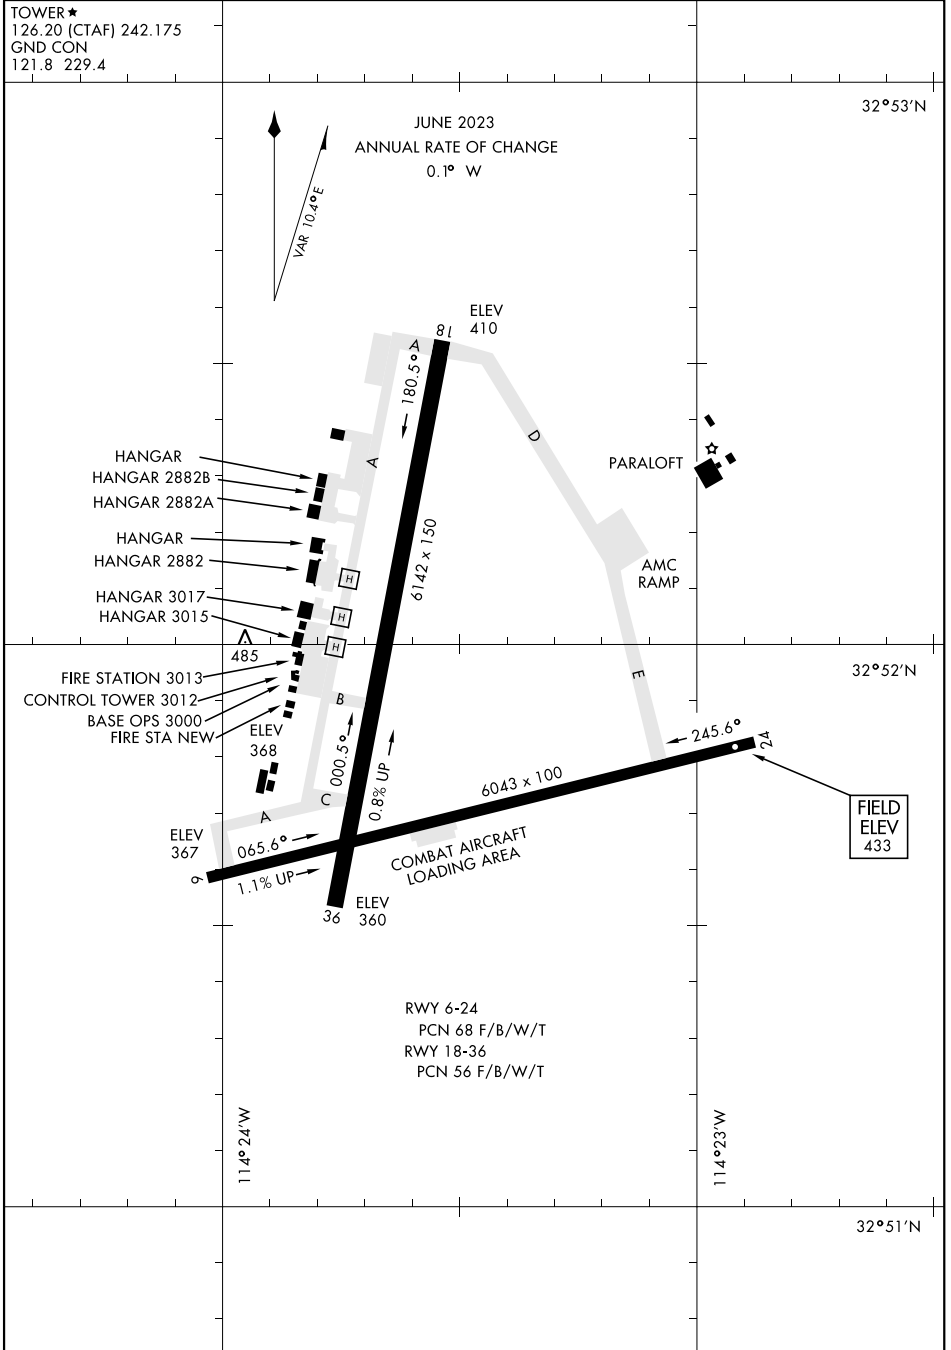

AIRPORT DIAGRAM

AL-6341 [USA]

LAGUNA AAF (KLGf)

YUMA PROVING GROUND, ARIZONA

SW-4, 26 DEC 2024 to 23 JAN 2025

SW-4, 26 DEC 2024 to 23 JAN 2025

AIRPORT DIAGRAM

YUMA PROVING GROUND, ARIZONA