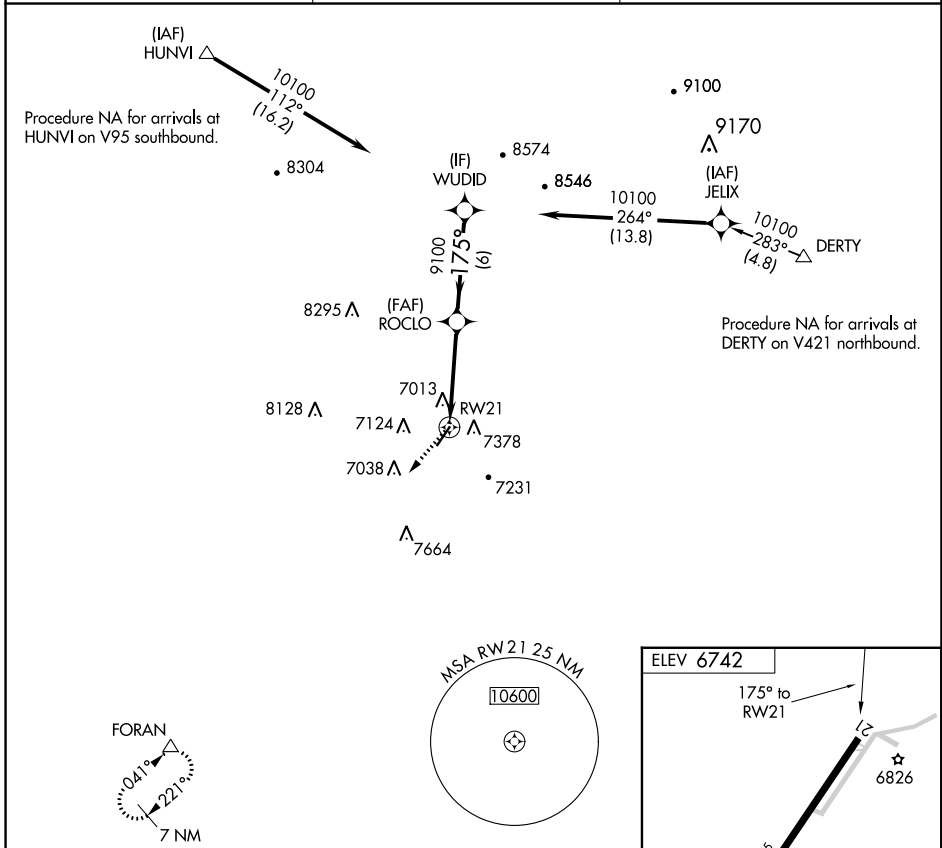

APP CRS 175°	Rwy Idg TDZE Apt Elev	N/A N/A 6742
------------------------	-----------------------------	---

RNAV (GPS)-B

WINDOW ROCK (R,Q,E)

RNP APCH.	MISSED APPROACH: Climbing right turn to 9600 direct FORAN and hold.
Circling Rwy 21 NA at night.	

ASOS 118.325	ALBUQUERQUE CENTER 124.325 288.25	UNICOM 122.8 (CTAF)
------------------------	---	-------------------------------

SW-4, 26 DEC 2024 to 23 JAN 2025

SW-4, 26 DEC 2024 to 23 JAN 2025