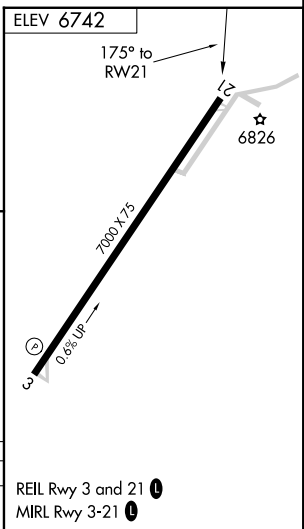

APP CRS 175°	Rwy Idg TDZE Apt Elev	N/A N/A 6742
------------------------	-----------------------------	---

RNAV (GPS)-B

WINDOW ROCK (R,Q,E)

RNP APCH.	MISSED APPROACH: Climbing right turn to 9600 direct FORAN and hold.
Circling Rwy 21 NA at night.	

ASOS 118.325	ALBUQUERQUE CENTER 124.325 288.25	UNICOM 122.8 (CTAF)
------------------------	---	-------------------------------

SW-4, 26 DEC 2024 to 23 JAN 2025

SW-4, 26 DEC 2024 to 23 JAN 2025