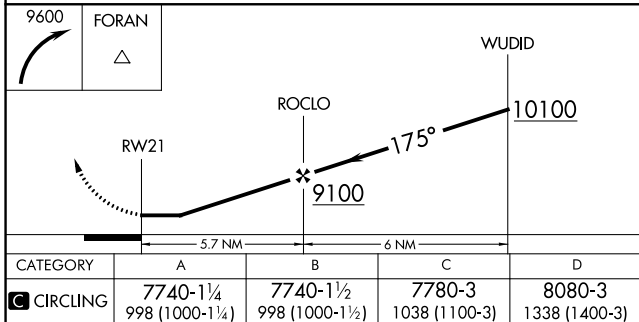

APP CRS 175°	Rwy Idg TDZE Apt Elev	N/A N/A 6742
------------------------	-----------------------------	---

RNAV (GPS)-B

WINDOW ROCK (R,Q,E)

RNP APCH.	MISSED APPROACH: Climbing right turn to 9600 direct FORAN and hold.
Circling Rwy 21 NA at night.	

ASOS 118.325	ALBUQUERQUE CENTER 124.325 288.25	UNICOM 122.8 (CTAF)
------------------------	---	-------------------------------

SW-4, 26 DEC 2024 to 23 JAN 2025

SW-4, 26 DEC 2024 to 23 JAN 2025