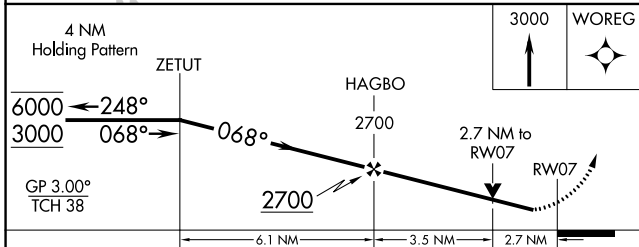

WAAS CH 77902 W07A	APP CRS 068°	Rwy Idg TDZE Apt Elev 5000 670 673
--	------------------------	--

RNAV (GPS) RWY 7

BOSCOBEL (OVS)

RNP APCH - GPS.	MISSED APPROACH: Climb to 3000 direct WOREG and hold.
-----------------	---

ASOS 126.775	CHICAGO CENTER 133.3 257.925	UNICOM 122.8 (CTAF)
------------------------	--	-------------------------------

EC-3, 26 DEC 2024 to 23 JAN 2025

EC-3, 26 DEC 2024 to 23 JAN 2025

ELEV 673	TDZE 670
----------	----------

CATEGORY	A	B	C	D
LPV DA	1040-1¼ 370 (400-1¼)			NA
LNAV MDA	1560-1¼	890 (900-1¼)	1560-2¾ 890 (900-2¾)	NA
CIRCLING	1560-1¼ 887 (900-1¼)	1580-1¼ 907 (1000-1¼)	1620-2¾ 947 (1000-2¾)	NA

REIL Rwy 7 and 25
MRL Rwy 2-20 and 7-25