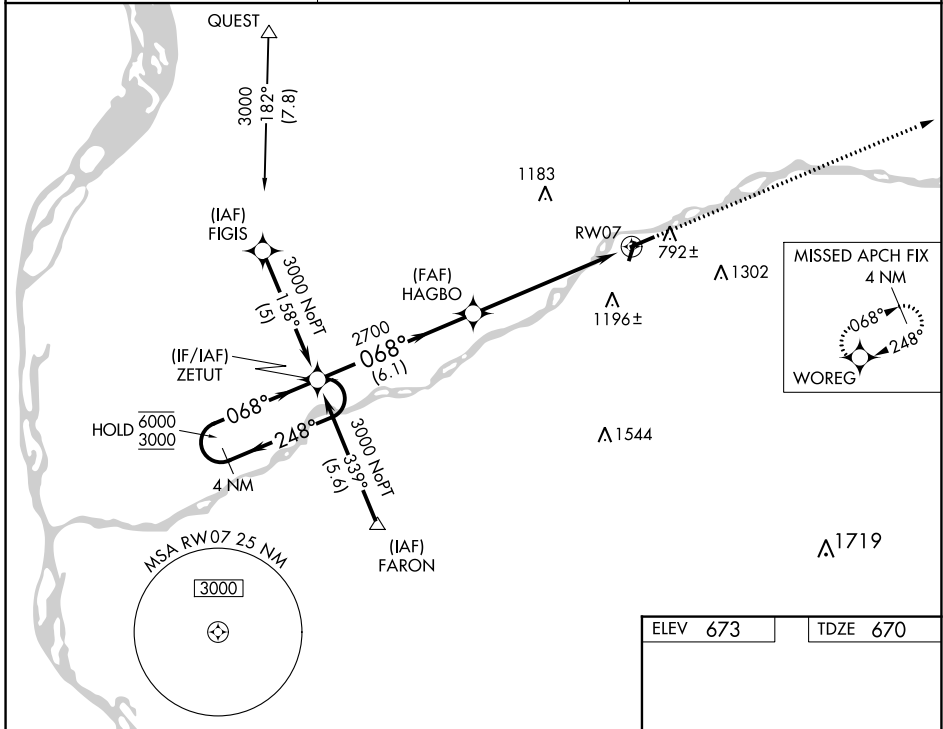

WAAS CH 77902 W07A	APP CRS 068°	Rwy Idg TDZE Apt Elev 5000 670 673
--	------------------------	--

RNAV (GPS) RWY 7

BOSCOBEL (OVS)

RNP APCH - GPS.	MISSED APPROACH: Climb to 3000 direct WOREG and hold.
-----------------	---

ASOS 126.775	CHICAGO CENTER 133.3 257.925	UNICOM 122.8 (CTAF)
------------------------	--	-------------------------------

EC-3, 26 DEC 2024 to 23 JAN 2025

EC-3, 26 DEC 2024 to 23 JAN 2025

ELEV 673	TDZE 670
----------	----------

CATEGORY	A	B	C	D
LPV DA	1040-1¼ 370 (400-1¼)			NA
LNAV MDA	1560-1¼	890 (900-1¼)	1560-2¾ 890 (900-2¾)	NA
CIRCLING	1560-1¼ 887 (900-1¼)	1580-1¼ 907 (1000-1¼)	1620-2¾ 947 (1000-2¾)	NA

REIL Rwy 7 and 25
MRL Rwy 2-20 and 7-25