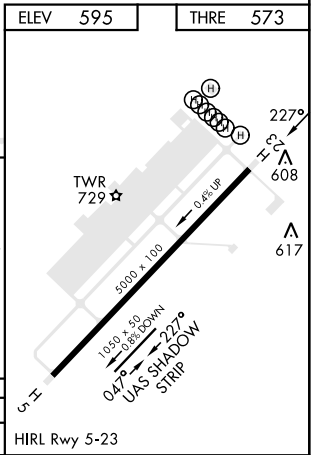

SE-1, 26 DEC 2024 to 23 JAN 2025

SE-1, 26 DEC 2024 to 23 JAN 2025

ELEV	595	THRE	573