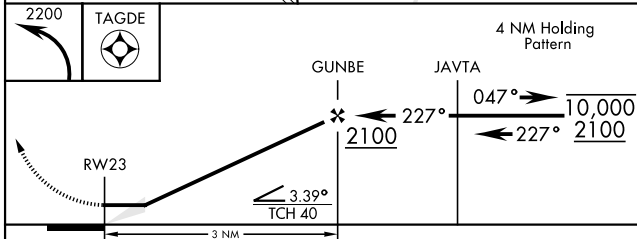

SE-1, 26 DEC 2024 to 23 JAN 2025

SE-1, 26 DEC 2024 to 23 JAN 2025

ELEV	595	THRE	573