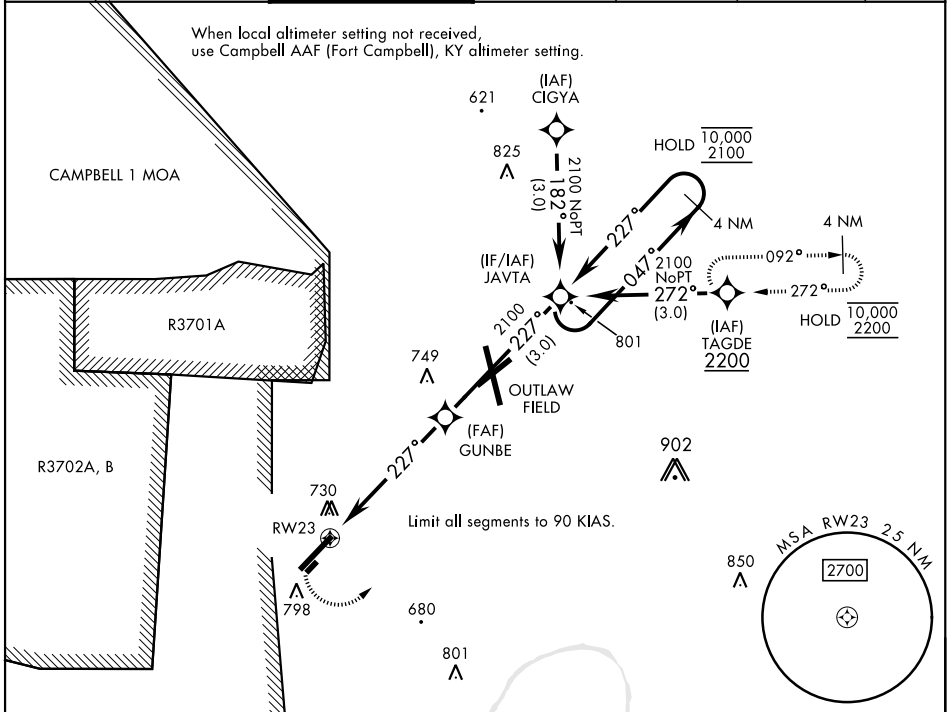

COPTER RNAV (GPS) Y RWY 23

APCH CRS	Rwy Idg	5000
227°	THRE	573
	Arpt Elev	595

AL-6373 [USA]

SABRE AAF (FORT CAMPBELL) (KEOD)

RNP APCH - GPS

RADAR required

MISSED APPROACH: Climbing left turn to 2200 direct TAGDE and hold.

ATIS	CAMPBELL APP CON	TOWER ★	GND CON	CLNC DEL	EAGLE RADIO	ASR
306.5	134.35 307.025	124.675 (CTAF) 290.45	142.975 267.3	237.6	285.7	

When local altimeter setting not received, use Campbell AAF (Fort Campbell), KY altimeter setting.

SE-1, 26 DEC 2024 to 23 JAN 2025

SE-1, 26 DEC 2024 to 23 JAN 2025

ELEV	595	THRE	573
------	-----	------	-----

CATEGORY	COPTER			HIRL Rwy 5-23
LNAV MDA	1060-1	473	(500-1)	

COPTER RNAV (GPS) Y RWY 23