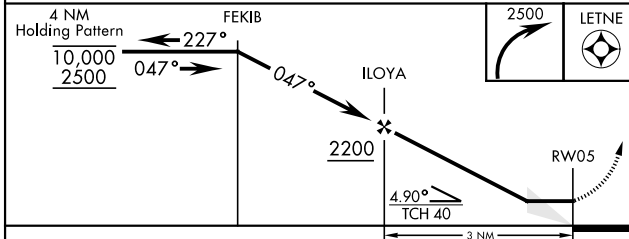

# COPTER RNAV (GPS) Y RWY 5

APCH CRS	Rwy ldg	5000
047°	TDZE	595
	Arprt Elev	595

AL-6373 [USA]

SABRE AAF (FORT CAMPBELL) (KEOD)

RNP APCH - GPS

RADAR required

MISSED APPROACH: Climbing right turn to 2500 direct LETNE and hold.

ATIS	CAMPBELL APP CON	TOWER ★	GND CON	CLNC DEL	EAGLE RADIO	ASR
306.5	134.35 307.025	124.675 (CTAF) 290.45	142.975 267.3	237.6	285.7	

When local altimeter setting not received, use Campbell AAF (Fort Campbell), KY altimeter setting.