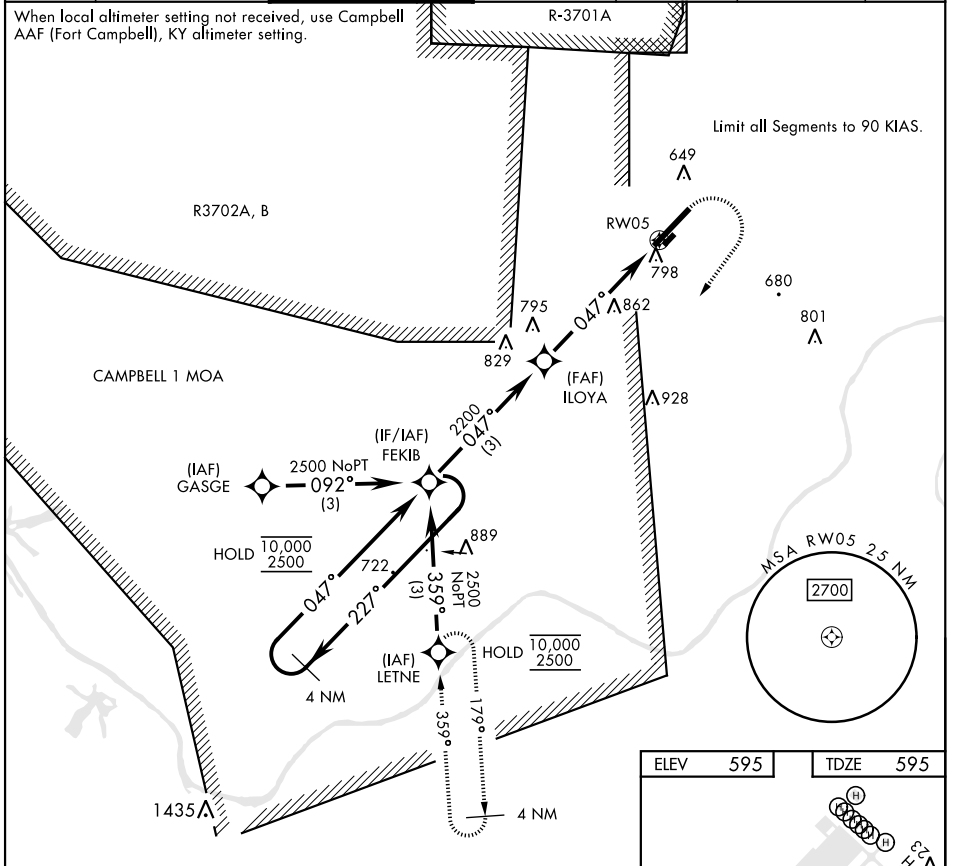

# COPTER RNAV (GPS) Y RWY 5

APCH CRS	Rwy ldg	5000
047°	TDZE	595
	Arprt Elev	595

AL-6373 [USA]

SABRE AAF (FORT CAMPBELL) (KEOD)

RNP APCH - GPS

RADAR required

MISSED APPROACH: Climbing right turn to 2500 direct LETNE and hold.

ATIS	CAMPBELL APP CON	TOWER ★	GND CON	CLNC DEL	EAGLE RADIO	ASR
306.5	134.35 307.025	124.675 (CTAF) 290.45	142.975 267.3	237.6	285.7	

When local altimeter setting not received, use Campbell AAF (Fort Campbell), KY altimeter setting.

CATEGORY	COPTER		
LNAV MDA	1180-1	585	(600-1)

# COPTER RNAV (GPS) Y RWY 5

SE-1, 26 DEC 2024 to 23 JAN 2025

SE-1, 26 DEC 2024 to 23 JAN 2025