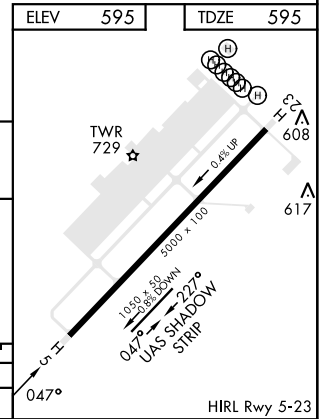

# COPTER RNAV (GPS) Y RWY 5

APCH CRS	Rwy ldg	5000
047°	TDZE	595
	Arprt Elev	595

AL-6373 [USA]

SABRE AAF (FORT CAMPBELL) (KEOD)

RNP APCH - GPS

RADAR required

MISSED APPROACH: Climbing right turn to 2500 direct LETNE and hold.

ATIS	CAMPBELL APP CON	TOWER ★	GND CON	CLNC DEL	EAGLE RADIO	ASR
306.5	134.35 307.025	124.675 (CTAF) 290.45	142.975 267.3	237.6	285.7	

When local altimeter setting not received, use Campbell AAF (Fort Campbell), KY altimeter setting.