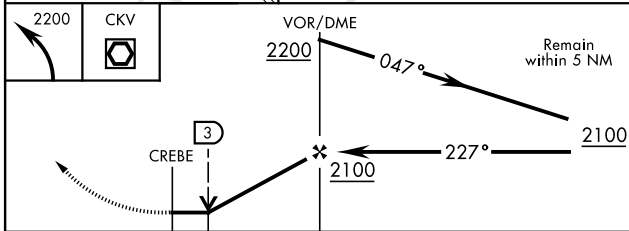

COPTER VOR RWY 23

VOR/DME CKV 110.6 Chan 43	APCH CRS 227°	Rwy Idg TDZE Arprt Elev 5000 587 595	AL-6373 [USA]	SABRE AAF (FORT CAMPBELL) (KEOD)

RADAR required		MISSED APPROACH: Climbing left turn to 2200 direct CKV VOR/DME and hold.			

ATIS 306.5	CAMPBELL APP CON 134.35 307.025	TOWER ★ 124.675 (CTAF) 290.45	GND CON 142.975 267.3	CLNC DEL 237.6	EAGLE RADIO 285.7	ASR 608

When local altimeter setting not received, use Campbell AAF (Fort Campbell), KY altimeter setting.
VDP NA when using CAMPBELL AAF (Fort Campbell), KY altimeter setting.

CATEGORY	COPTER		FAF to MAP 4.2 NM					
H-23	1060-1	473 (500-1)	Knots	45	60	75	90	105
			Min:Sec	5:36	4:12	3:22	2:48	2:24

COPTER VOR RWY 23

SE-1, 26 DEC 2024 to 23 JAN 2025

SE-1, 26 DEC 2024 to 23 JAN 2025