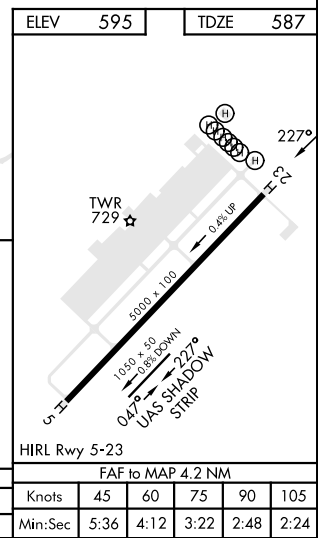

COPTER VOR RWY 23

VOR/DME CKV 110.6 Chan 43	APCH CRS 227°	Rwy Idg TDZE Arprt Elev 5000 587 595	AL-6373 [USA]	SABRE AAF (FORT CAMPBELL) (KEOD)

RADAR required		MISSED APPROACH: Climbing left turn to 2200 direct CKV VOR/DME and hold.			

ATIS 306.5	CAMPBELL APP CON 134.35 307.025	TOWER ★ 124.675 (CTAF) 290.45	GND CON 142.975 267.3	CLNC DEL 237.6	EAGLE RADIO 285.7	ASR 608

When local altimeter setting not received, use Campbell AAF (Fort Campbell), KY altimeter setting.
VDP NA when using CAMPBELL AAF (Fort Campbell), KY altimeter setting.

CATEGORY	COPTER		FAF to MAP 4.2 NM					
H-23	1060-1	473 (500-1)	Knots	45	60	75	90	105
			Min:Sec	5:36	4:12	3:22	2:48	2:24

COPTER VOR RWY 23

SE-1, 26 DEC 2024 to 23 JAN 2025

SE-1, 26 DEC 2024 to 23 JAN 2025