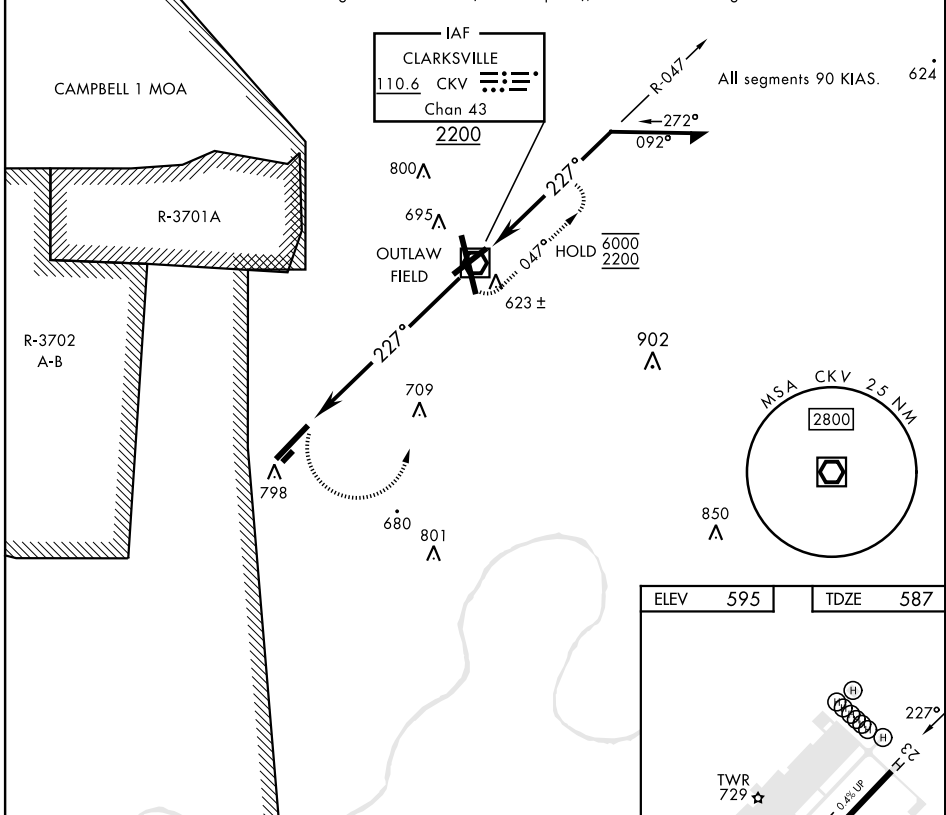

COPTER VOR RWY 23

VOR/DME CKV 110.6 Chan 43	APCH CRS 227°	Rwy Idg TDZE Arprt Elev 5000 587 595	AL-6373 [USA]	SABRE AAF (FORT CAMPBELL) (KEOD)
---	-------------------------	--	---------------	----------------------------------

RADAR required		MISSED APPROACH: Climbing left turn to 2200 direct CKV VOR/DME and hold.			
----------------	--	--	--	--	--

ATIS 306.5	CAMPBELL APP CON 134.35 307.025	TOWER ★ 124.675 (CTAF) 290.45	GND CON 142.975 267.3	CLNC DEL 237.6	EAGLE RADIO 285.7	ASR 608
----------------------	---	---	---------------------------------	--------------------------	-----------------------------	-------------------

When local altimeter setting not received, use Campbell AAF (Fort Campbell), KY altimeter setting.
VDP NA when using CAMPBELL AAF (Fort Campbell), KY altimeter setting.

CATEGORY	COPTER		FAF to MAP 4.2 NM					
H-23	1060-1	473 (500-1)	Knots	45	60	75	90	105
			Min:Sec	5:36	4:12	3:22	2:48	2:24

COPTER VOR RWY 23

SE-1, 26 DEC 2024 to 23 JAN 2025

SE-1, 26 DEC 2024 to 23 JAN 2025