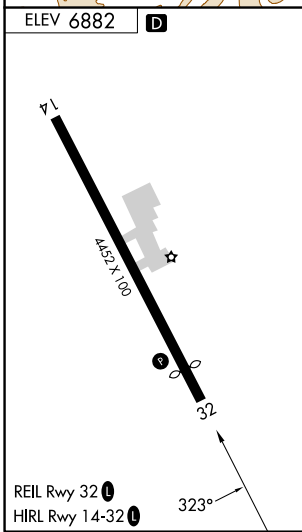

APP CRS 323°	Rwy Idg TDZE Apt Elev	N/A N/A 6882
------------------------	-----------------------------	---

RNAV (GPS)-E

STEAMBOAT SPRINGS/BOB ADAMS FLD (SBS)

<p>▼ Circling NA northeast of Rwy 14-32. ▲ NA ☒ -26°C</p>	<p>DME/DME RNP- 0.3 NA. When local altimeter setting not received, use Yampa Valley altimeter setting and increase all MDA 80 feet.</p>	<p>MISSED APPROACH: Climbing left turn to 11300 direct HABRO and hold, continue climb-in-hold to 11300.</p>
--	--	---

AWOS-3 118.325	DENVER CENTER 120.475 235.975	UNICOM 122.8 (CTAF) 0
--------------------------	---	---------------------------------

11300	HABRO	VGSI and descent angles not coincident (VGSI Angle 4.00/TCH 40).	MABKY
			BUSTE
	WAKOR 2.2 NM to RW32	PEXSA	11300
		9700	Procedure Turn NA
	RW32	8740	
	2.2 NM	2.4 NM	3.4 NM
CATEGORY	A	B	C
☑ CIRCLING	8140-1¼ 1258 (1300-1¼)	8140-1½ 1258 (1300-1½)	NA