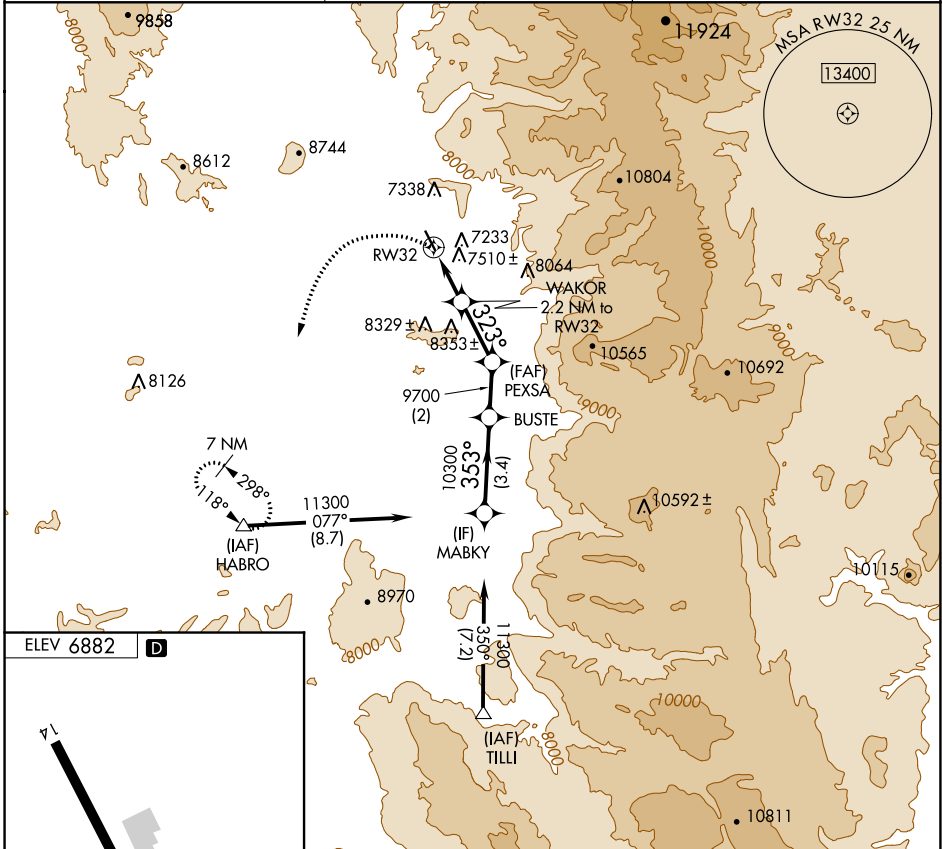

APP CRS 323°	Rwy Idg TDZE Apt Elev	N/A N/A 6882
------------------------	-----------------------------	---

RNAV (GPS)-E

STEAMBOAT SPRINGS/BOB ADAMS FLD (SBS)

<p>▼ Circling NA northeast of Rwy 14-32. ▲ NA ☒ -26°C</p>	<p>DME/DME RNP- 0.3 NA. When local altimeter setting not received, use Yampa Valley altimeter setting and increase all MDA 80 feet.</p>	<p>MISSED APPROACH: Climbing left turn to 11300 direct HABRO and hold, continue climb-in-hold to 11300.</p>
--	--	---

AWOS-3 118.325	DENVER CENTER 120.475 235.975	UNICOM 122.8 (CTAF) 0
--------------------------	---	---------------------------------

11300	HABRO	VGSI and descent angles not coincident (VGSI Angle 4.00/TCH 40).	MABKY
			BUSTE
	WAKOR 2.2 NM to RW32	PEXSA	11300
		9700	Procedure Turn NA
	RW32	8740	
	2.2 NM	2.4 NM	3.4 NM
CATEGORY	A	B	C
☑ CIRCLING	8140-1¼ 1258 (1300-1¼)	8140-1½ 1258 (1300-1½)	NA

SW-1, 26 DEC 2024 to 23 JAN 2025

SW-1, 26 DEC 2024 to 23 JAN 2025