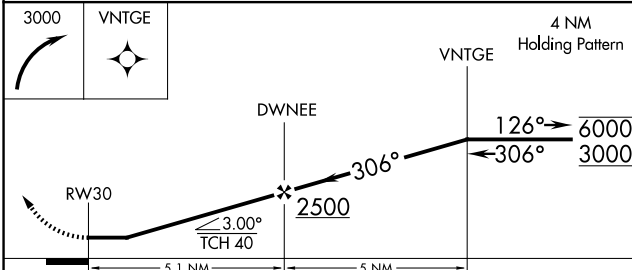

APP CRS	Rwy Idg	N/A
306°	TDZE	N/A
	Apt Elev	857

RNAV (GPS)-A

POPLAR GROVE (C77)

RNP APCH - GPS.		MISSED APPROACH: Climbing right turn to 3000 direct VNTGE and hold.
<p>▼ Circling NA to Rwys 09, 17, 27 and 35. Procedure NA at night.</p> <p>▲ NA Rwy 12 and 30 helicopter visibility reduction below 1 SM NA. Use Chicago/Rockford altimeter setting.</p>		
RFD ASOS 127.6	ROCKFORD APP CON 121.0 327.0	UNICOM 122.8 (CTAF)