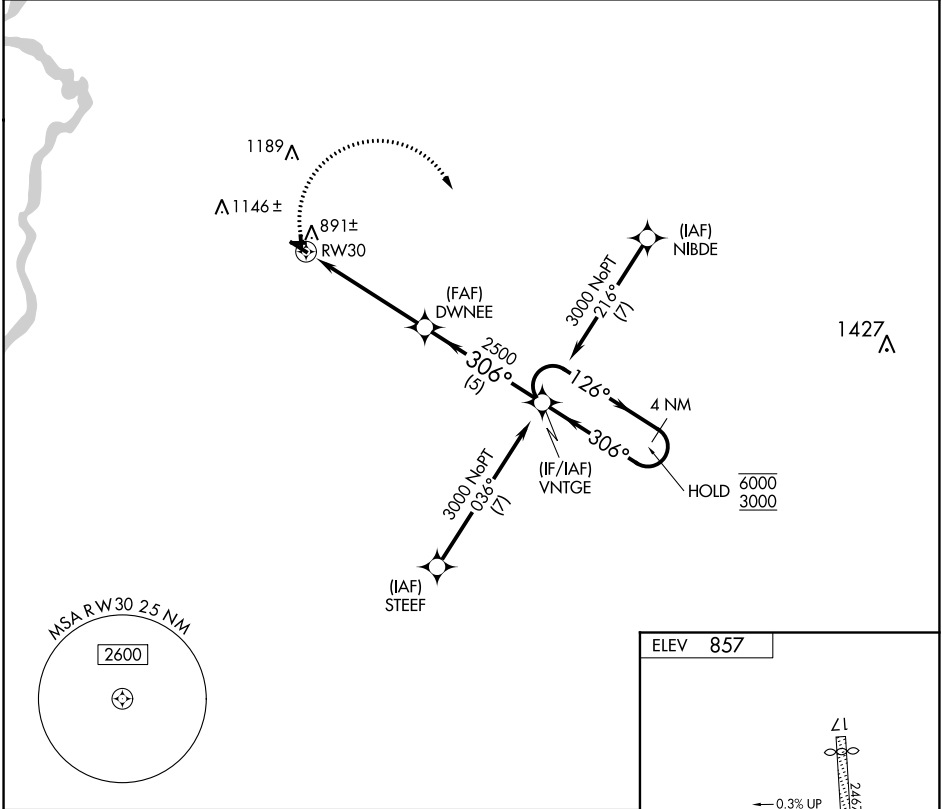

APP CRS	Rwy Idg	N/A
306°	TDZE	N/A
	Apt Elev	857

RNAV (GPS)-A

POPLAR GROVE (C77)

RNP APCH - GPS.		MISSED APPROACH: Climbing right turn to 3000 direct VNTGE and hold.
<p>▼ Circling NA to Rwys 09, 17, 27 and 35. Procedure NA at night.</p> <p>▲ NA Rwy 12 and 30 helicopter visibility reduction below 1 SM NA. Use Chicago/Rockford altimeter setting.</p>		
RFD ASOS 127.6	ROCKFORD APP CON 121.0 327.0	UNICOM 122.8 (CTAF)

CATEGORY	A	B	C	D
C CIRCLING	1380-1	523 (600-1)	1560-2 703 (800-2)	NA

EC-3, 26 DEC 2024 to 23 JAN 2025

EC-3, 26 DEC 2024 to 23 JAN 2025