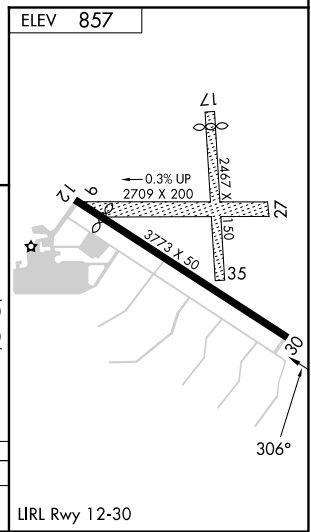

APP CRS	Rwy Idg	N/A
306°	TDZE	N/A
	Apt Elev	857

RNAV (GPS)-A

POPLAR GROVE (C77)

RNP APCH - GPS.		MISSED APPROACH: Climbing right turn to 3000 direct VNTGE and hold.
<p>▼ Circling NA to Rwys 09, 17, 27 and 35. Procedure NA at night.</p> <p>▲ NA Rwy 12 and 30 helicopter visibility reduction below 1 SM NA. Use Chicago/Rockford altimeter setting.</p>		
RFD ASOS 127.6	ROCKFORD APP CON 121.0 327.0	UNICOM 122.8 (CTAF)

CATEGORY	A	B	C	D
C CIRCLING	1380-1	523 (600-1)	1560-2 703 (800-2)	NA

EC-3, 26 DEC 2024 to 23 JAN 2025

EC-3, 26 DEC 2024 to 23 JAN 2025