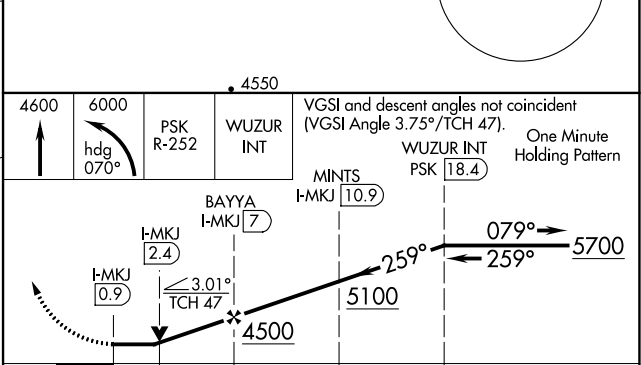

LOC/DME I-MKJ 110.5 Chan 42	APP CRS 259°	Rwy Idg 2519	5252
		TDZE 2519	
		Apt Elev 2558	

LOC RWY 26

MOUNTAIN EMPIRE (MKJ)

NA Circling NA north of Rwy 8-26.
Helicopter visibility reduction below 3/4 SM NA.
DME required.

MISSED APPROACH: Climb to 4600 then climbing left turn to 6000 on heading 070° and PSK VORTAC R-252 to WUZUR INT and hold.

AWOS-3 123.875	ATLANTA CENTER 127.85 269.3	UNICOM 122.7 (CTAF)
--------------------------	---------------------------------------	-------------------------------

ELEV 2558	TDZE 2519
-----------	-----------

FAF to MAP 6.1 NM					
Knots	60	90	120	150	180
Min:Sec	6:06	4:04	3:03	2:26	2:02
CIRCLING	3260-1	702 (800-1)	4440-3 1882 (1900-3)	NA	NA

NE-3, 26 DEC 2024 to 23 JAN 2025