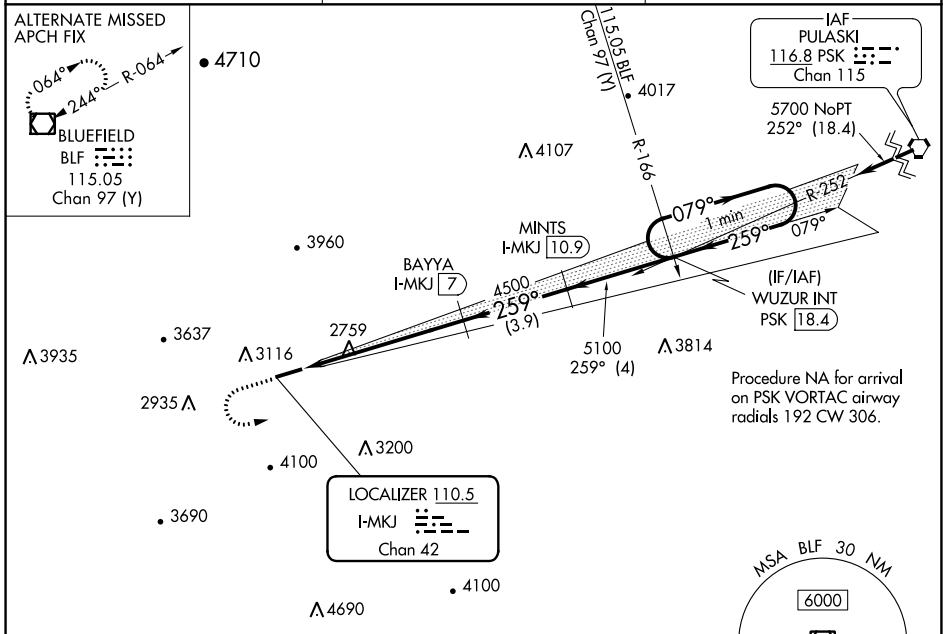

LOC/DME I-MKJ 110.5 Chan 42	APP CRS 259°	Rwy Idg 2519	5252
		TDZE 2519	
		Apt Elev 2558	

LOC RWY 26

MOUNTAIN EMPIRE (MKJ)

NA Circling NA north of Rwy 8-26.
Helicopter visibility reduction below 3/4 SM NA.
DME required.

MISSED APPROACH: Climb to 4600 then climbing left turn to 6000 on heading 070° and PSK VORTAC R-252 to WUZUR INT and hold.

AWOS-3 123.875	ATLANTA CENTER 127.85 269.3	UNICOM 122.7 (CTAF)
--------------------------	---------------------------------------	-------------------------------

ELEV 2558	TDZE 2519
-----------	-----------

FAF to MAP 6.1 NM					
Knots	60	90	120	150	180
Min:Sec	6:06	4:04	3:03	2:26	2:02
CIRCLING	3260-1	702 (800-1)	4440-3 1882 (1900-3)	NA	NA

NE-3, 26 DEC 2024 to 23 JAN 2025

NE-3, 26 DEC 2024 to 23 JAN 2025