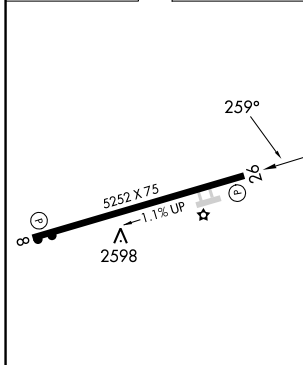

LOC/DME I-MKJ 110.5 Chan 42	APP CRS 259°	Rwy Idg 2519	5252
		TDZE 2519	
		Apt Elev 2558	

LOC RWY 26

MOUNTAIN EMPIRE (MKJ)

NA Circling NA north of Rwy 8-26.
Helicopter visibility reduction below 3/4 SM NA.
DME required.

MISSED APPROACH: Climb to 4600 then climbing left turn to 6000 on heading 070° and PSK VORTAC R-252 to WUZUR INT and hold.

AWOS-3 123.875	ATLANTA CENTER 127.85 269.3	UNICOM 122.7 (CTAF)
--------------------------	---------------------------------------	-------------------------------

ELEV 2558	TDZE 2519
-----------	-----------

FAF to MAP 6.1 NM					
Knots	60	90	120	150	180
Min:Sec	6:06	4:04	3:03	2:26	2:02
CIRCLING	3260-1	702 (800-1)	4440-3 1882 (1900-3)	NA	NA

NE-3, 26 DEC 2024 to 23 JAN 2025