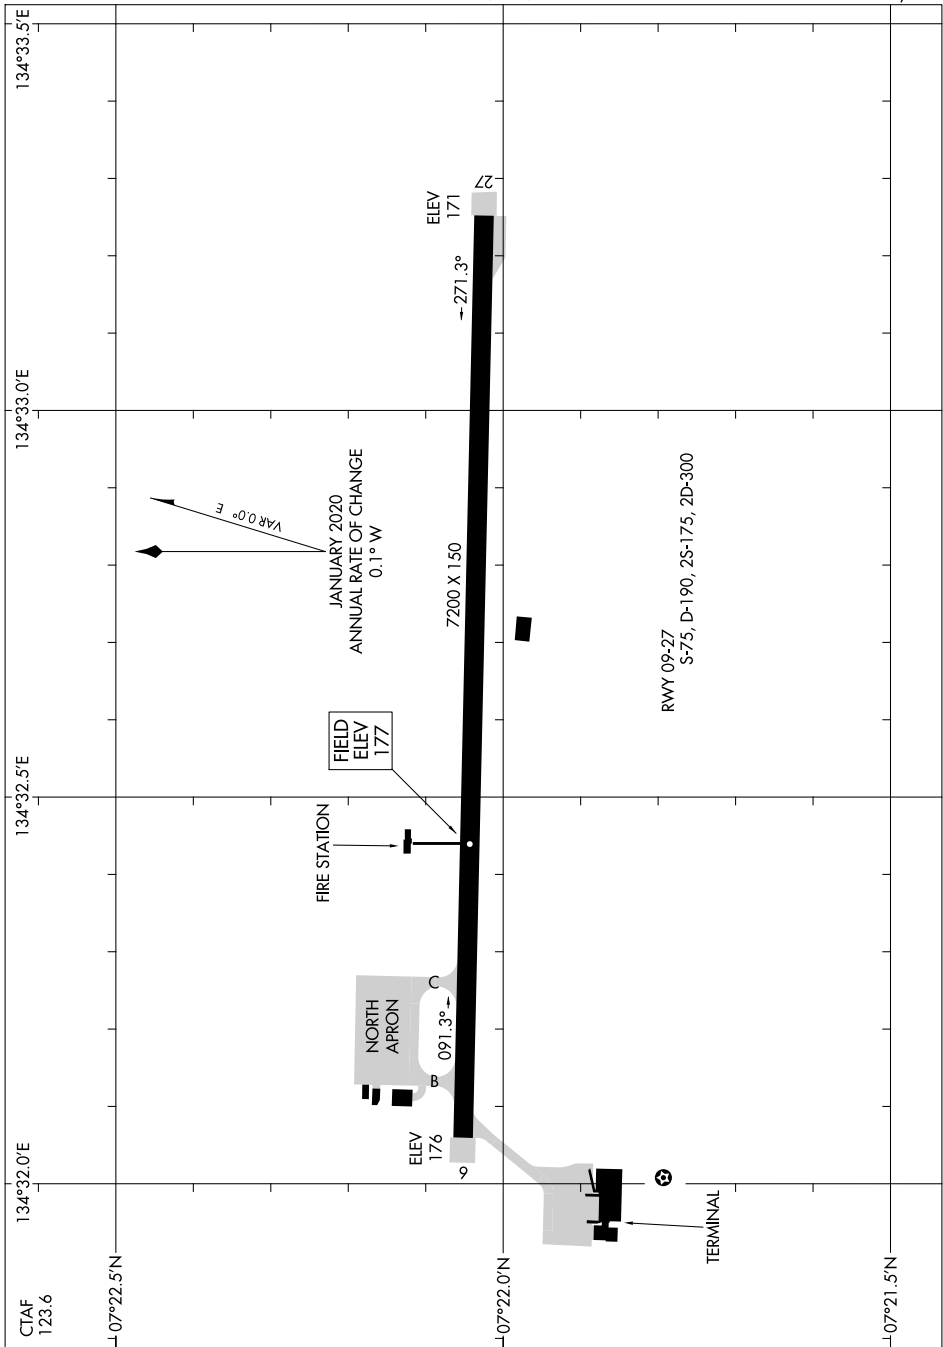

23222

AIRPORT DIAGRAM

AL-6432 (FAA)

PALAU INTL (ROR) (PTRO)
BABELTHUAP ISLAND, PW

PAC, 26 DEC 2024 to 20 FEB 2025

PAC, 26 DEC 2024 to 20 FEB 2025

AIRPORT DIAGRAM

23222

BABELTHUAP ISLAND, PW
PALAU INTL (ROR) (PTRO)