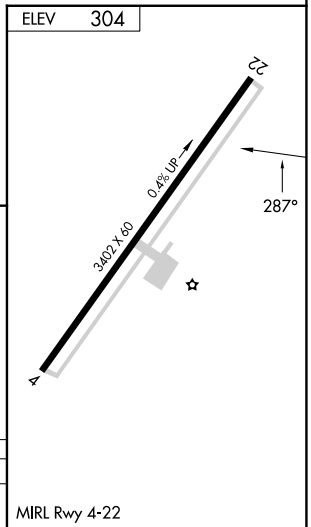

RAEFORD, NORTH CAROLINA

AL-6439 (FAA)

23110

APP CRS  
**287°**

Rwy Idg **N/A**  
TDZE **N/A**  
Apt Elev **304**

**RNAV (GPS)-A**  
P K AIRPARK (5W4)

**▽**  
**△** NA

DME/DME RNP-0.3 NA.  
Procedure NA at night.  
Use Fayetteville altimeter setting.

MISSED APPROACH: Climbing left turn to 3000  
direct RAEFO and hold.

FAYETTEVILLE APP CON  
**127.8 290.25**

UNICOM  
**123.0 (CTAF)**

1249 **△**

CATEGORY	A	B	C	D
<b>C</b> CIRCLING	840-1 536 (600-1)	860-1 556 (600-1)	920-1¾ 616 (700-1¾)	NA