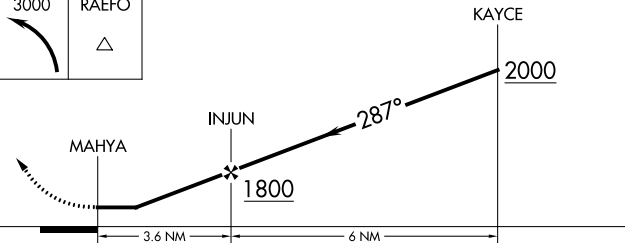

RAEFORD, NORTH CAROLINA

AL-6439 (FAA)

23110

APP CRS  
**287°**

Rwy Idg **N/A**  
TDZE **N/A**  
Apt Elev **304**

**RNAV (GPS)-A**  
P K AIRPARK (5W4)

**▽**  
**△** NA

DME/DME RNP-0.3 NA.  
Procedure NA at night.  
Use Fayetteville altimeter setting.

MISSED APPROACH: Climbing left turn to 3000  
direct RAEFO and hold.

FAYETTEVILLE APP CON  
**127.8 290.25**

UNICOM  
**123.0 (CTAF)**

1249 **△**

CATEGORY	A	B	C	D
<b>C</b> CIRCLING	840-1 536 (600-1)	860-1 556 (600-1)	920-1¾ 616 (700-1¾)	NA