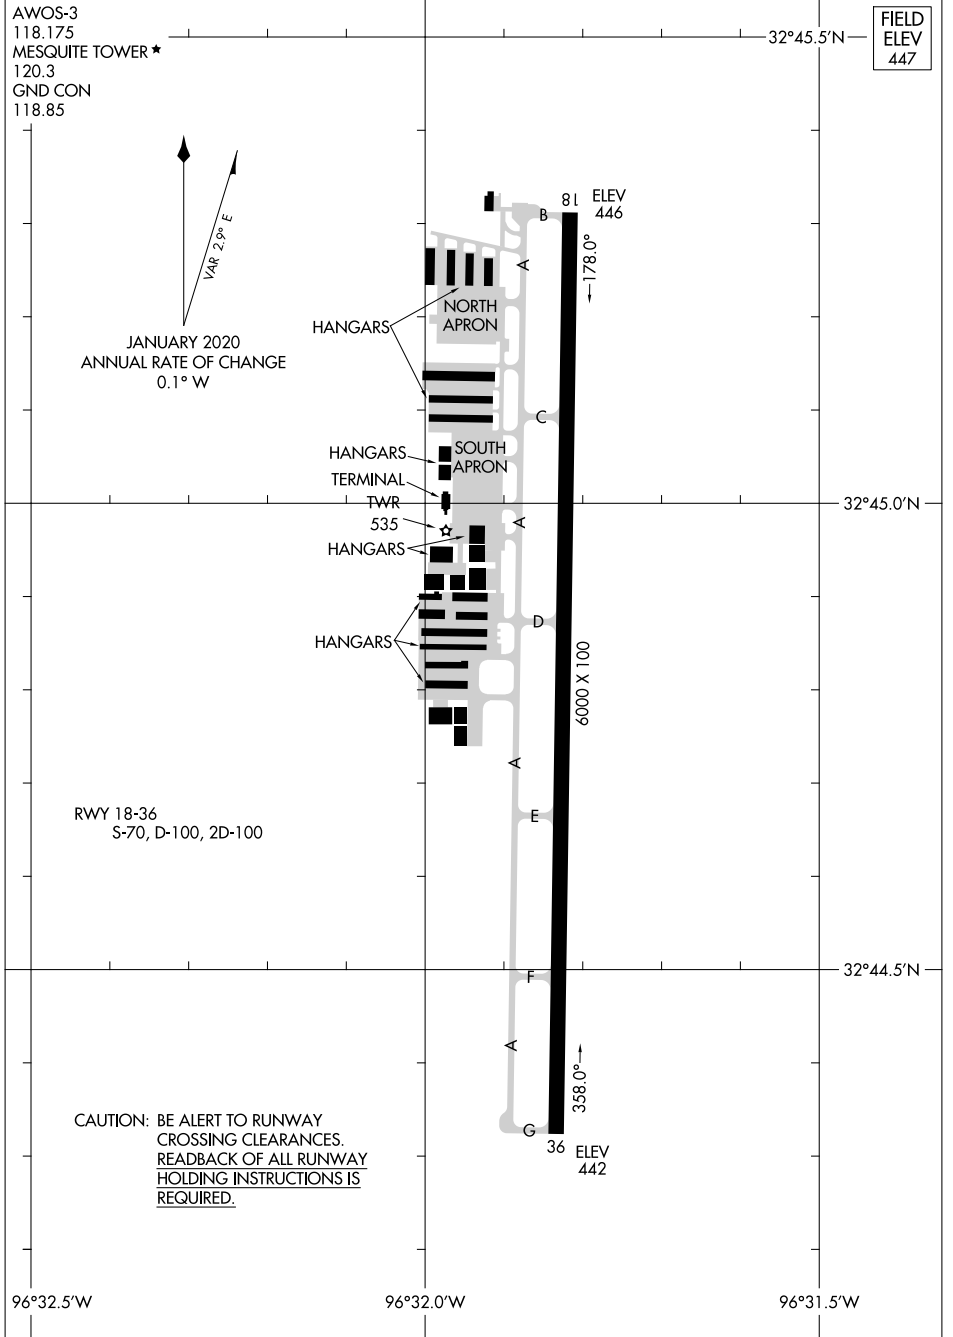

24305

AIRPORT DIAGRAM

AL-6444 (FAA)

MESQUITE METRO (HQZ)
MESQUITE, TEXAS

SC-2, 26 DEC 2024 to 23 JAN 2025

SC-2, 26 DEC 2024 to 23 JAN 2025

AIRPORT DIAGRAM

24305

MESQUITE, TEXAS
MESQUITE METRO (HQZ)