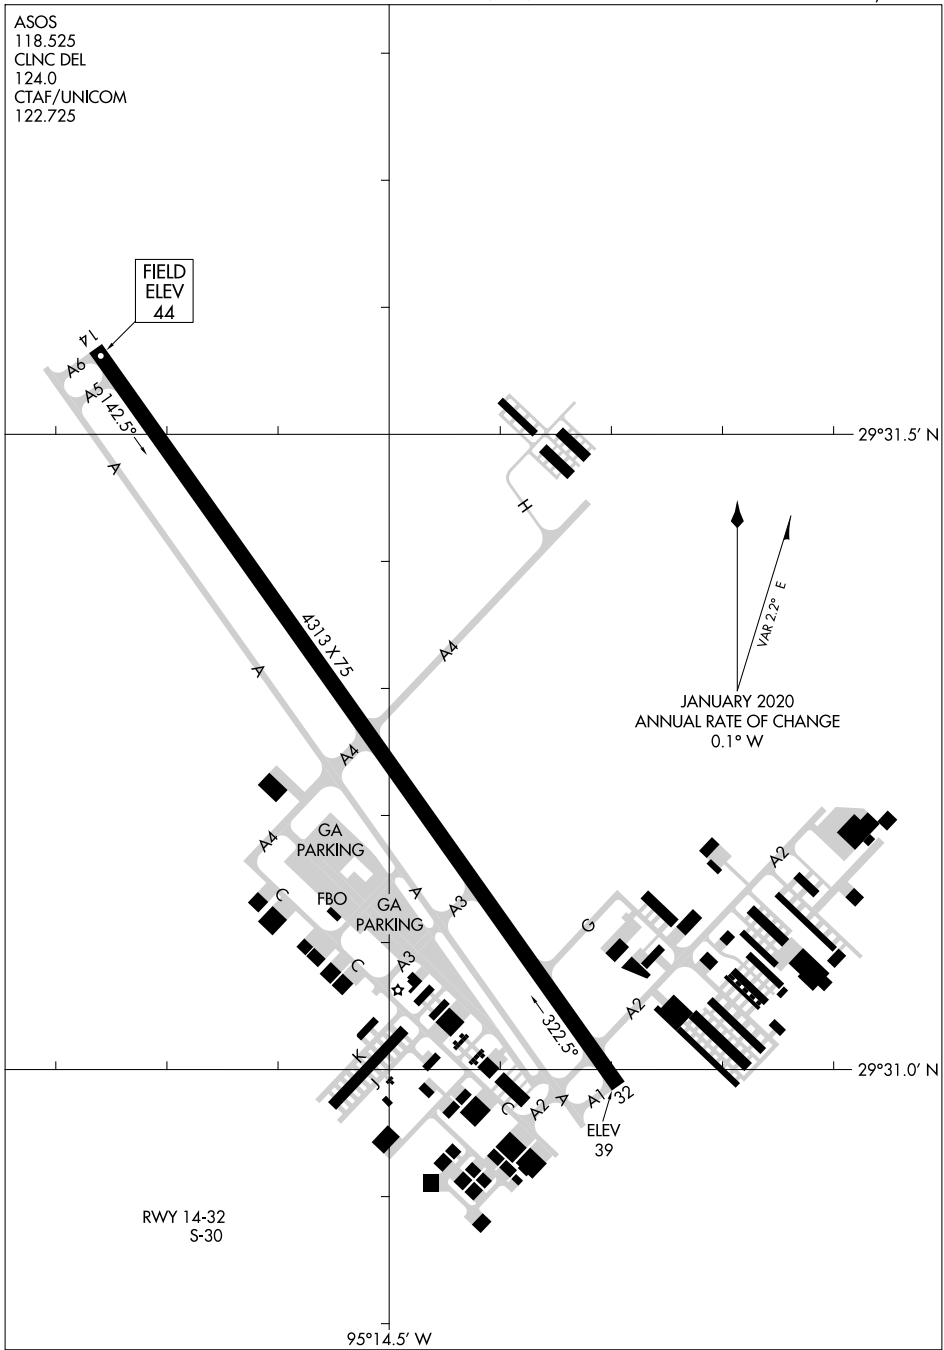

22139

# AIRPORT DIAGRAM

AL-6460 (FAA)

PEARLAND RGNL (LVJ)  
HOUSTON, TEXAS

ASOS  
118.525  
CLNC DEL  
124.0  
CTAF/UNICOM  
122.725

FIELD  
ELEV  
44

SC-5, 26 DEC 2024 to 23 JAN 2025

SC-5, 26 DEC 2024 to 23 JAN 2025

# AIRPORT DIAGRAM

22139

HOUSTON, TEXAS  
PEARLAND RGNL (LVJ)