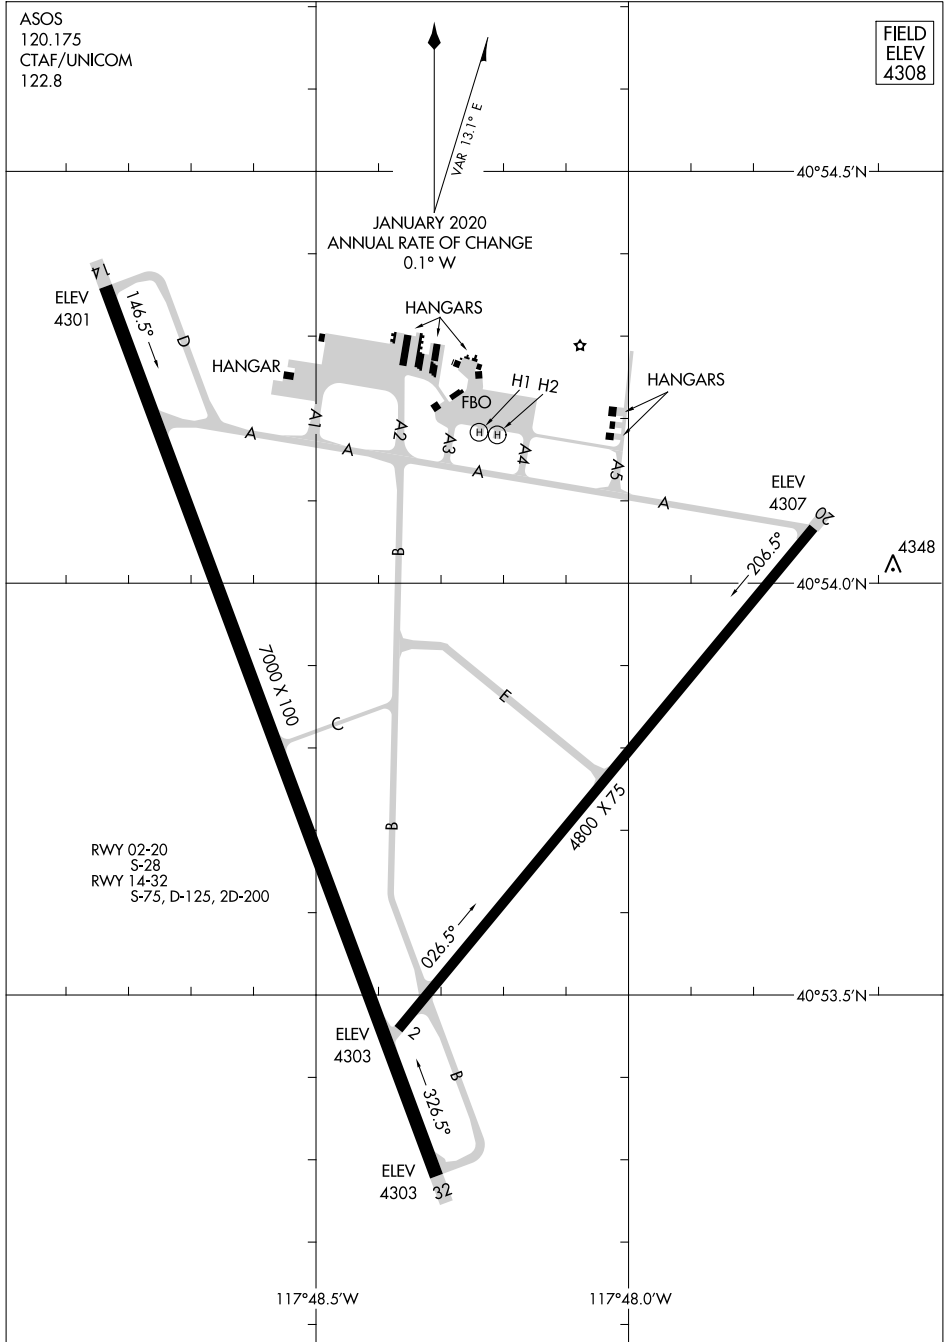

22363

AIRPORT DIAGRAM

WINNEMUCCA MUNI (WMC)
WINNEMUCCA, NEVADA

AL-6471 (FAA)

ASOS
120.175
CTAF/UNICOM
122.8

FIELD
ELEV
4308

JANUARY 2020
ANNUAL RATE OF CHANGE
0.1° W

SW-4, 26 DEC 2024 to 23 JAN 2025

SW-4, 26 DEC 2024 to 23 JAN 2025

AIRPORT DIAGRAM

22363

WINNEMUCCA, NEVADA
WINNEMUCCA MUNI (WMC)