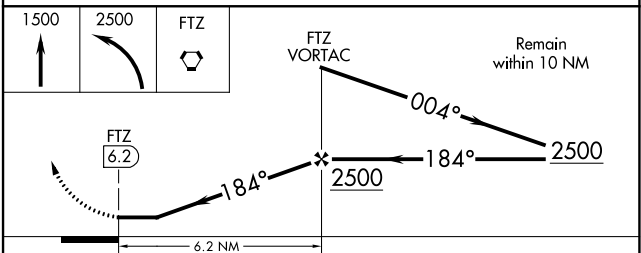

VORTAC FTZ 110.8 Chan 45	APP CRS 184°	Rwy Idg TDZE Apt Elev	N/A N/A 488
--	------------------------	-----------------------------	--

VOR-A
WASHINGTON RGNL (F^YG)

▼ When local altimeter setting not received, use Spirit of St. Louis altimeter setting and increase all MDAs 60 feet.

▲ MISSED APPROACH: Climb to 1500 then climbing left turn to 2500 direct FTZ VORTAC and hold.

AWOS-3PT 121.325	ST. LOUIS APP CON 126.5 254.3	UNICOM 122.8 (CTAF) 0
----------------------------	---	---------------------------------