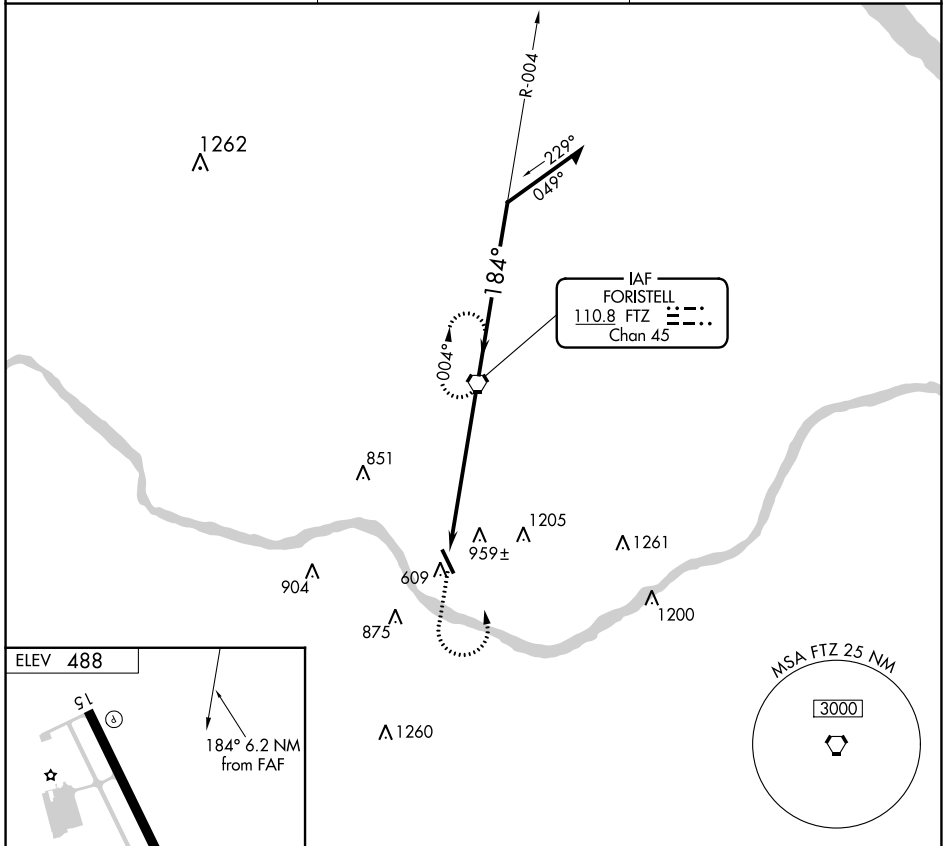

VORTAC FTZ 110.8 Chan 45	APP CRS 184°	Rwy Idg TDZE Apt Elev	N/A N/A 488
--	------------------------	-----------------------------	--

VOR-A
WASHINGTON RGNL (F^YG)

▼ When local altimeter setting not received, use Spirit of St. Louis altimeter setting and increase all MDAs 60 feet.

▲ MISSED APPROACH: Climb to 1500 then climbing left turn to 2500 direct FTZ VORTAC and hold.

AWOS-3PT 121.325	ST. LOUIS APP CON 126.5 254.3	UNICOM 122.8 (CTAF) 0
----------------------------	---	---------------------------------

FAF to MAP 6.2 NM					
Knots	60	90	120	150	180
Min:Sec	6:12	4:08	3:06	2:29	2:04
CATEGORY	A	B	C	D	
CIRCLING	1220-1 732 (800-1)	1260-1¼ 772 (800-1¼)	1520-3 1032 (1100-3)	NA	

NC-3, 26 DEC 2024 to 23 JAN 2025

NC-3, 26 DEC 2024 to 23 JAN 2025