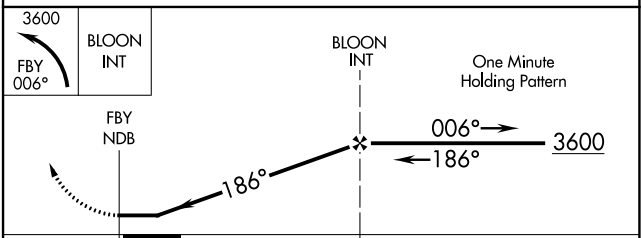

CATEGORY	A	B	C	D
CIRCLING	2000-1 521 (600-1)	2040-1 561 (600-1)	NA