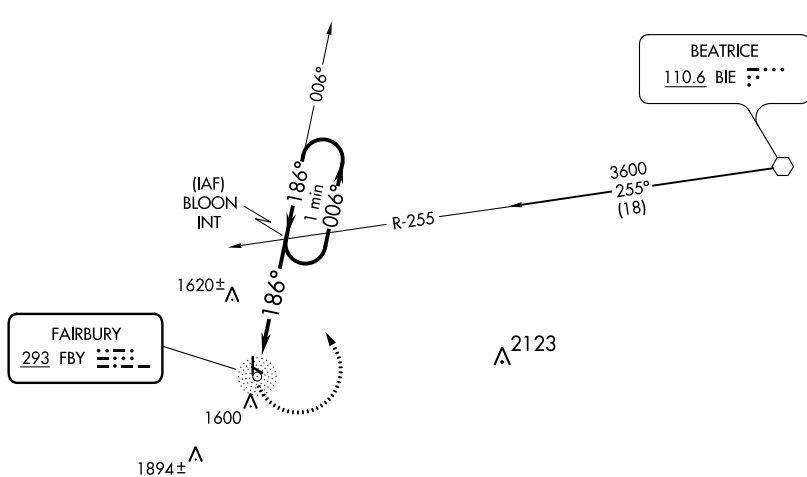

NDB FBY 293	APP CRS 186°	Rwy Idg TDZE Apt Elev 1479	N/A N/A 1479
-----------------------	------------------------	--	--------------------

NDB-A
FAIRBURY MUNI (F'BY)

NA Use Hebron altimeter setting; when not received, use Beatrice altimeter setting and increase all MDAs 40 feet. Circling NA to Rws 11 and 29.

MISSED APPROACH: Climbing left turn to 3600 via FBY bearing 006° to BLOON INT and hold.

HJH AWOS-3 118.525	MINNEAPOLIS CENTER 126.4 317.7	UNICOM 122.7 (CTAF)
------------------------------	--	-------------------------------

NC-2, 26 DEC 2024 to 23 JAN 2025

NC-2, 26 DEC 2024 to 23 JAN 2025

CATEGORY	A	B	C	D
CIRCLING	2000-1 521 (600-1)	2040-1 561 (600-1)	NA	