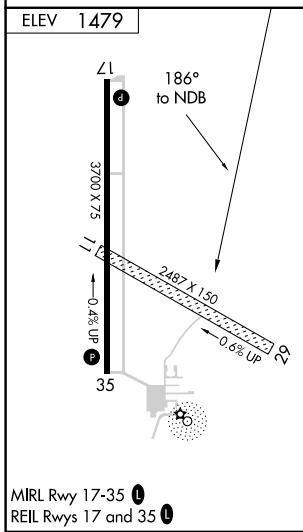

NDB FBY 293	APP CRS 186°	Rwy Idg TDZE Apt Elev 1479	N/A N/A 1479
-----------------------	------------------------	--	--------------------

NDB-A
FAIRBURY MUNI (F'BY)

NA Use Hebron altimeter setting; when not received, use Beatrice altimeter setting and increase all MDAs 40 feet. Circling NA to Rws 11 and 29.

MISSED APPROACH: Climbing left turn to 3600 via FBY bearing 006° to BLOON INT and hold.

HJH AWOS-3 118.525	MINNEAPOLIS CENTER 126.4 317.7	UNICOM 122.7 (CTAF)
------------------------------	--	-------------------------------

NC-2, 26 DEC 2024 to 23 JAN 2025

NC-2, 26 DEC 2024 to 23 JAN 2025

CATEGORY	A	B	C	D
CIRCLING	2000-1 521 (600-1)	2040-1 561 (600-1)	NA	