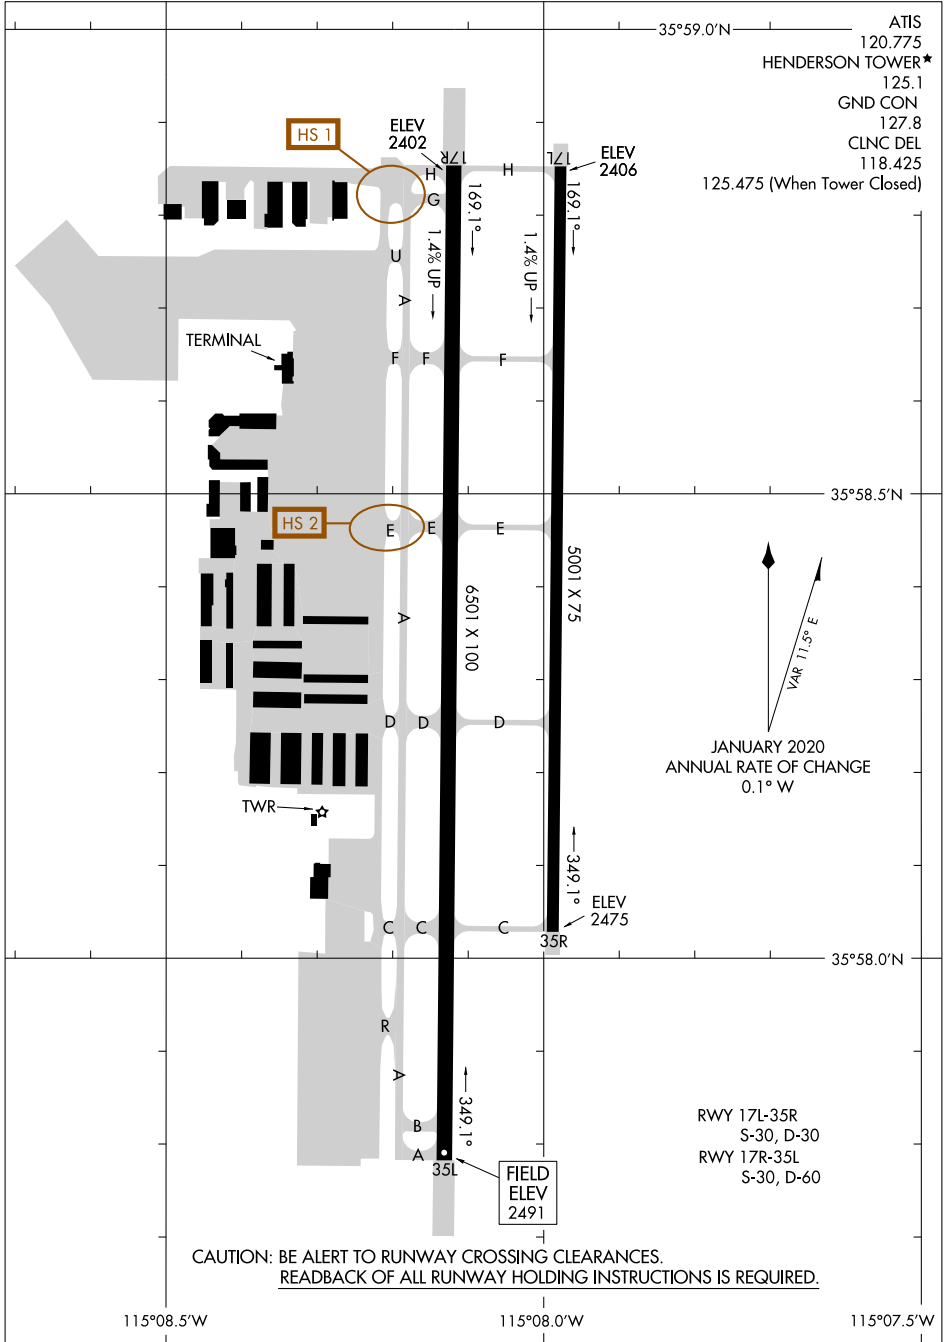

24361

# AIRPORT DIAGRAM

AL-6514 (FAA)

HENDERSON EXEC (HND)  
LAS VEGAS, NEVADA

CAUTION: BE ALERT TO RUNWAY CROSSING CLEARANCES.  
READBACK OF ALL RUNWAY HOLDING INSTRUCTIONS IS REQUIRED.

115°08.5'W

115°08.0'W

115°07.5'W

# AIRPORT DIAGRAM

24361

LAS VEGAS, NEVADA  
HENDERSON EXEC (HND)

SW-4, 26 DEC 2024 to 23 JAN 2025

SW-4, 26 DEC 2024 to 23 JAN 2025