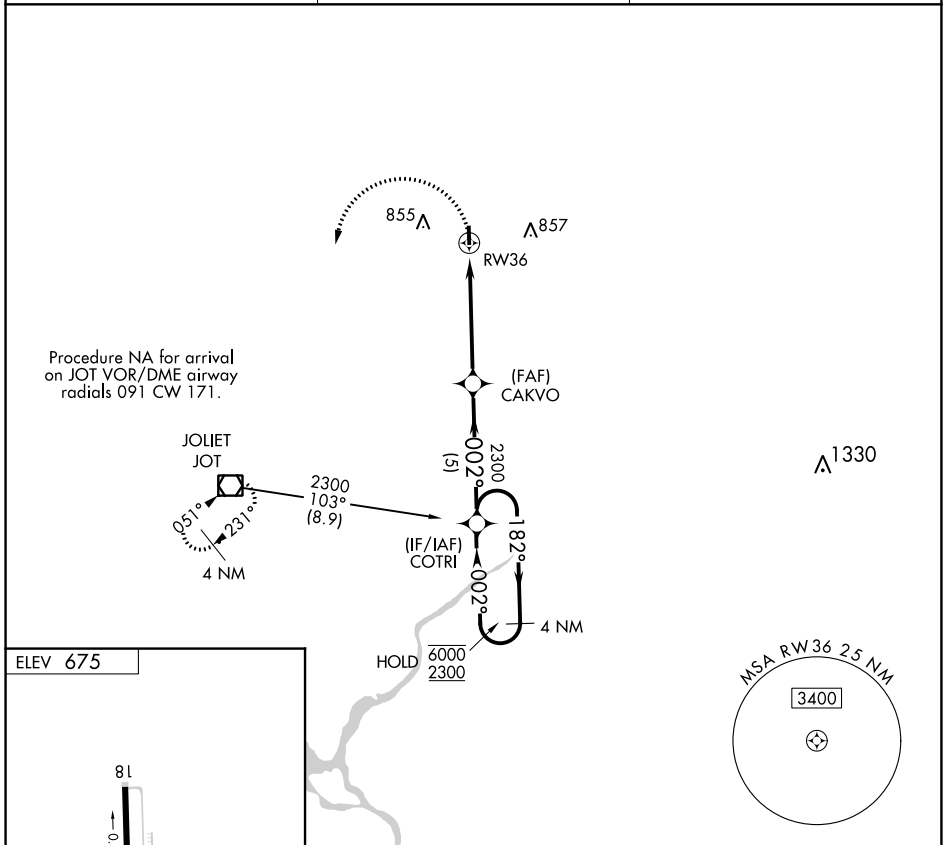

APP CRS <b>002°</b>	Rwy Idg TDZE Apt Elev	<b>N/A</b> <b>N/A</b> <b>675</b>
------------------------	-----------------------------	--

# RNAV (GPS)-B

BOLINGBROOK'S CLOW INTL (1C5)

RNP APCH.		MISSED APPROACH: Climbing left turn to 2300 direct JOT VOR/DME and hold.
Procedure NA at night. Use Lewis University altimeter setting.		
LOT AWOS-3PT <b>126.675</b>	CHICAGO APP CON <b>119.35 354.075</b>	CTAF <b>122.9</b>

CATEGORY	A	B	C	D
CIRCLING	1160-1 485 (500-1)	1220-1 545 (600-1)	NA	

EC-3, 26 DEC 2024 to 23 JAN 2025

EC-3, 26 DEC 2024 to 23 JAN 2025