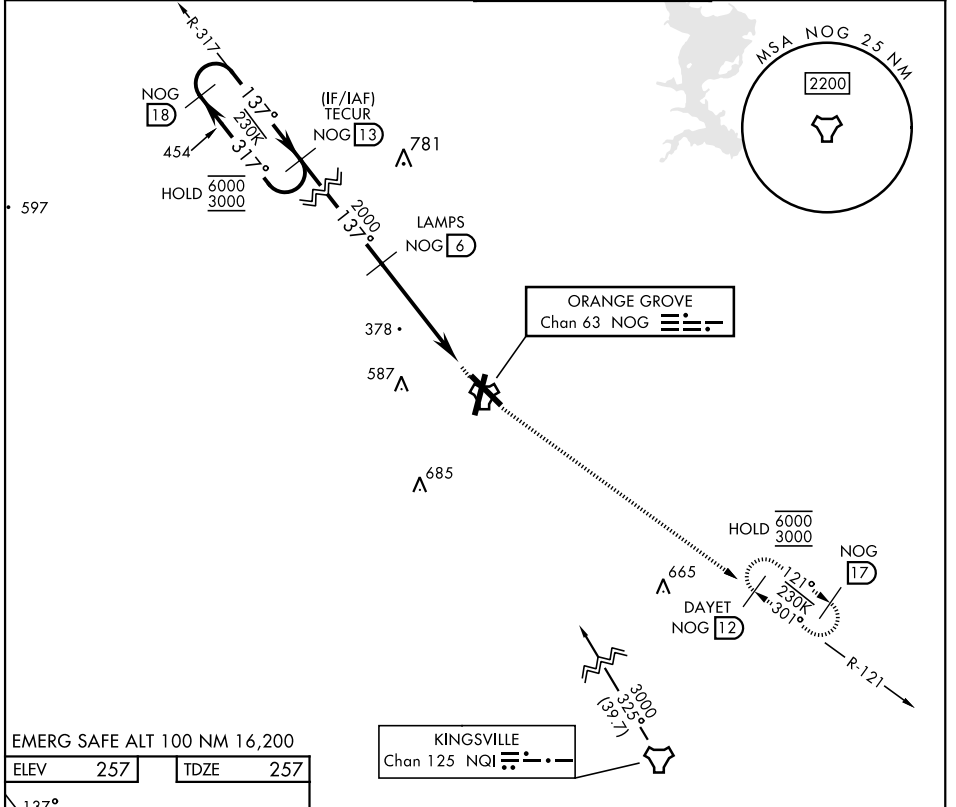

TACAN Z RWY 13

ORANGE GROVE NALF (KNOG)

TACAN Chan 63	NOG 137°	APCH CRS 137°	Rwy Idg 8001
			TDZE 257
			Arprt Elev 257

[USN]

MISSED APPROACH: Climb to 700 then climbing left turn to 3000 and intercept NOG TACAN R-121 to DAYET and hold.

ATIS ★ 254.35	KINGSVILLE APP CON 119.90 290.45	TOWER ★ 128.4 281.425	GND CON 229.4
-------------------------	--	---------------------------------	-------------------------

EMERG SAFE ALT 100 NM 16,200

ELEV	257	TDZE	257
------	-----	------	-----

CATEGORY	A		B		C		D	
S-13	640-1	383	(400-1)	640-1½	383	(400-1½)		
CIRCLING	720-1	463	(500-1)	920-1¾	663	(700-1¾)	1000-2½	743 (800-2½)

TACAN Z RWY 13

SC-3, 26 DEC 2024 to 23 JAN 2025

SC-3, 26 DEC 2024 to 23 JAN 2025