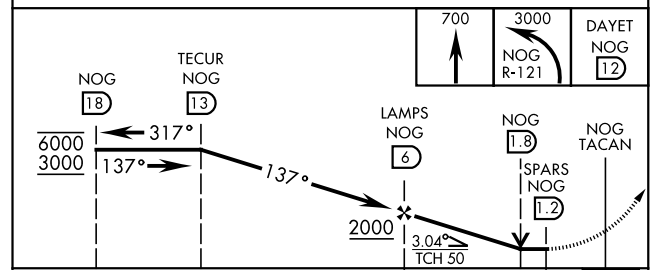

TACAN Z RWY 13

ORANGE GROVE NALF (KNOG)

TACAN Chan 63	NOG 137°	APCH CRS 137°	Rwy Idg 8001
			TDZE 257
			Arprt Elev 257

[USN]

MISSED APPROACH: Climb to 700 then climbing left turn to 3000 and intercept NOG TACAN R-121 to DAYET and hold.

ATIS ★ 254.35	KINGSVILLE APP CON 119.90 290.45	TOWER ★ 128.4 281.425	GND CON 229.4
-------------------------	--	---------------------------------	-------------------------

EMERG SAFE ALT 100 NM 16,200

ELEV	257	TDZE	257
------	-----	------	-----

CATEGORY	A		B		C		D	
S-13	640-1	383	(400-1)	640-1½	383	(400-1½)		
CIRCLING	720-1	463	(500-1)	920-1¾	663	(700-1¾)	1000-2½	743 (800-2½)

TACAN Z RWY 13

SC-3, 26 DEC 2024 to 23 JAN 2025

SC-3, 26 DEC 2024 to 23 JAN 2025