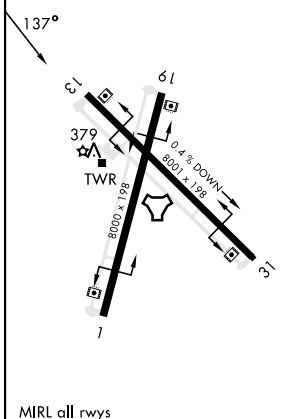

TACAN Z RWY 13

ORANGE GROVE NALF (KNOG)

TACAN Chan 63	NOG 137°	APCH CRS 137°	Rwy Idg 8001
			TDZE 257
			Arprt Elev 257

[USN]

MISSED APPROACH: Climb to 700 then climbing left turn to 3000 and intercept NOG TACAN R-121 to DAYET and hold.

ATIS ★ 254.35	KINGSVILLE APP CON 119.90 290.45	TOWER ★ 128.4 281.425	GND CON 229.4
-------------------------	--	---------------------------------	-------------------------

EMERG SAFE ALT 100 NM 16,200

ELEV	257	TDZE	257
------	-----	------	-----

CATEGORY	A		B		C		D	
S-13	640-1	383	(400-1)	640-1½	383	(400-1½)		
CIRCLING	720-1	463	(500-1)	920-1¾	663	(700-1¾)	1000-2½	743 (800-2½)

TACAN Z RWY 13

SC-3, 26 DEC 2024 to 23 JAN 2025

SC-3, 26 DEC 2024 to 23 JAN 2025