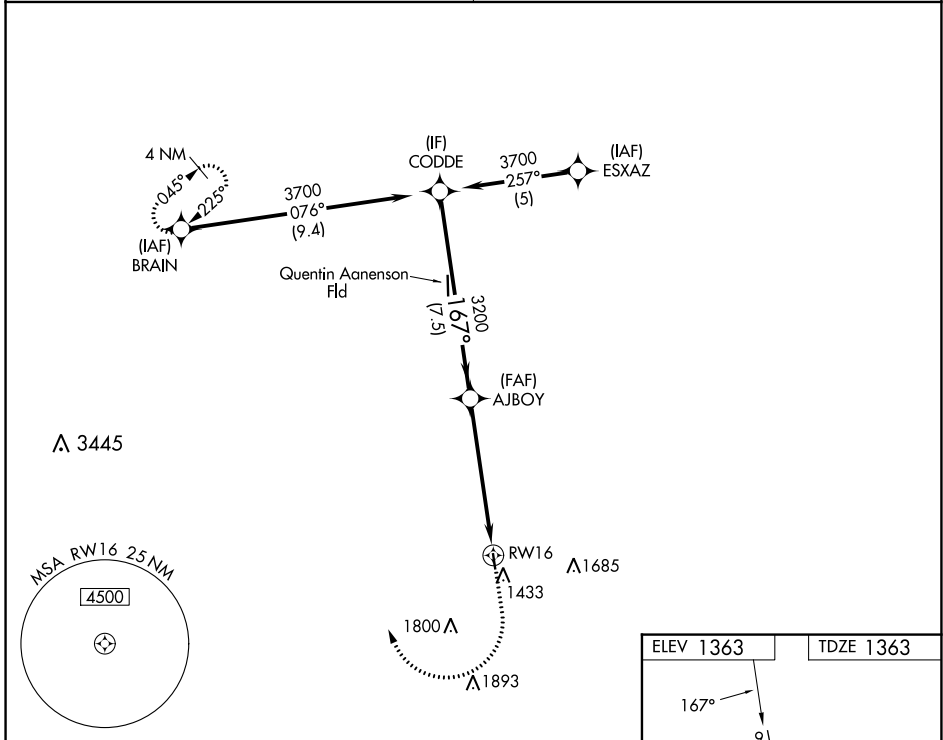

WAAS CH 82742	APP CRS 167°	Rwy Idg TDZE Apt Elev	2797 1363 1363
W16A			

RNAV (GPS) RWY 16

ROCK RAPIDS MUNI (R.R.Q)

RNP APCH-GPS.	MISSED APPROACH: Climb to 2200 then climbing right turn to 3700 direct BRAIN and hold.
<p>Procedure NA at night. Rwy 16 helicopter visibility reduction below 1 SM NA. Use Sioux Falls altimeter setting.</p>	

<p>SIoux FALLS APP CON*</p> <p>126.9 284.725</p>	<p>UNICOM</p> <p>122.8 (CTAF)</p>
---------------------------------------------------------	------------------------------------------

CATEGORY	A	B	C	D
LP MDA	1960-1	597 (600-1)		NA
LNAV MDA	1980-1	617 (700-1)		NA
CIRCLING	1980-1 617 (700-1)	2040-1 677 (700-1)		NA

NC-3, 26 DEC 2024 to 23 JAN 2025

NC-3, 26 DEC 2024 to 23 JAN 2025