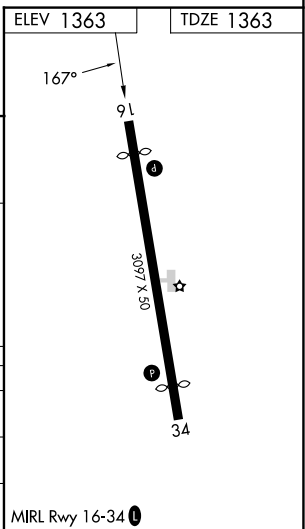

NC-3, 26 DEC 2024 to 23 JAN 2025

NC-3, 26 DEC 2024 to 23 JAN 2025