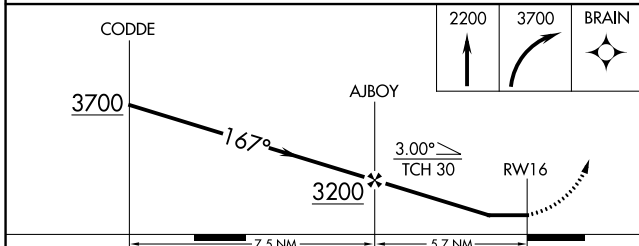

WAAS CH 82742	APP CRS 167°	Rwy Idg TDZE Apt Elev	2797 1363 1363
W16A			

RNAV (GPS) RWY 16

ROCK RAPIDS MUNI (R.R.Q)

RNP APCH-GPS.	MISSED APPROACH: Climb to 2200 then climbing right turn to 3700 direct BRAIN and hold.
Procedure NA at night. Rwy 16 helicopter visibility reduction below 1 SM NA. Use Sioux Falls altimeter setting.	

SIoux FALLS APP CON* 126.9 284.725	UNICOM 122.8 (CTAF)

CATEGORY	A	B	C	D
LP MDA	1960-1	597 (600-1)		NA
LNAV MDA	1980-1	617 (700-1)		NA
CIRCLING	1980-1 617 (700-1)	2040-1 677 (700-1)		NA