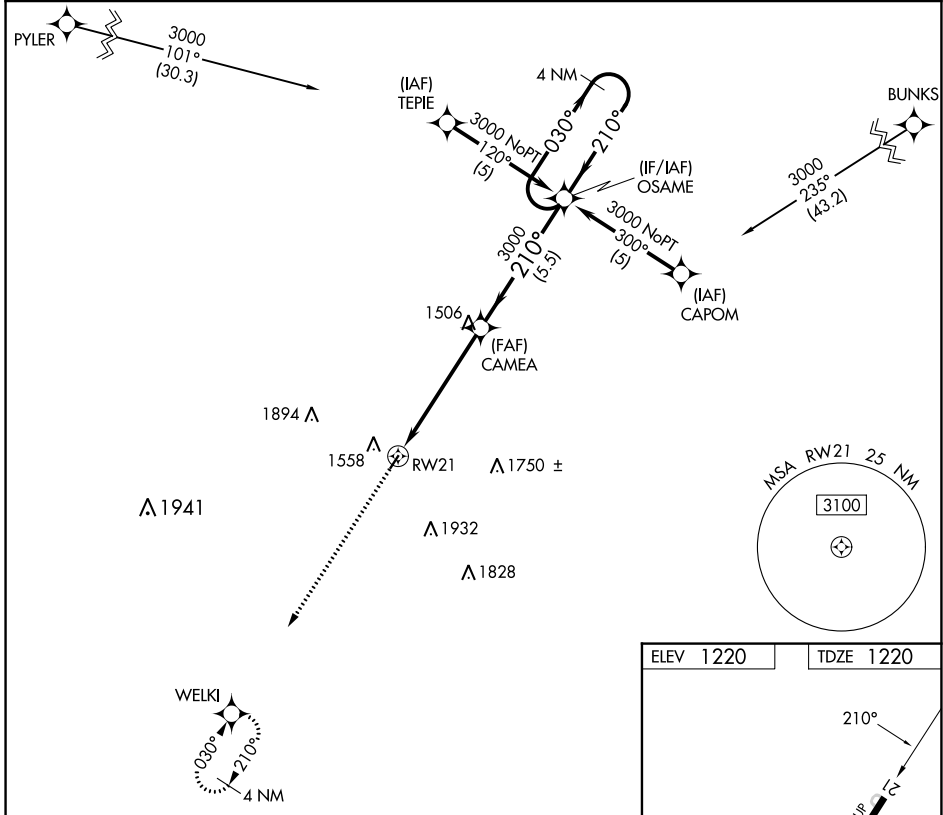

APP CRS	Rwy Idg	<b>3002</b>
<b>210°</b>	TDZE	<b>1220</b>
	Apt Elev	<b>1220</b>

# RNAV (GPS) RWY 21

CABOOL MEML (TVB)

RNP APCH.  
 Procedure NA at night. Use West Plains altimeter setting.  
 Rwy 21 helicopter visibility reduction below 1 SM NA.

MISSED APPROACH: Climb to 3000 direct WELKI and hold.

UNO ASOS <b>123.825</b>	KANSAS CITY CENTER <b>128.35 284.675</b>	CTAF <b>122.9</b>
----------------------------	---	----------------------

NC-3, 26 DEC 2024 to 23 JAN 2025

NC-3, 26 DEC 2024 to 23 JAN 2025