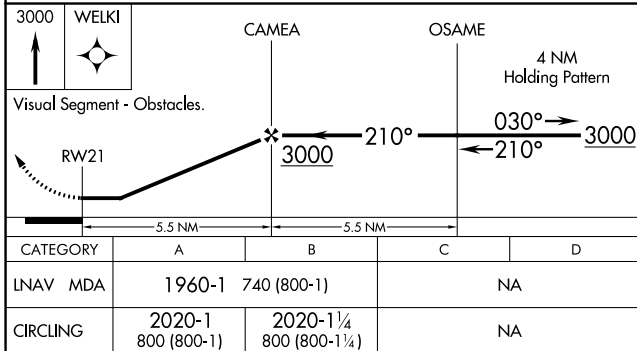

APP CRS	Rwy Idg	3002
210°	TDZE	1220
	Apt Elev	1220

RNAV (GPS) RWY 21

CABOOL MEML (TVB)

RNP APCH.
Procedure NA at night. Use West Plains altimeter setting.
Rwy 21 helicopter visibility reduction below 1 SM NA.

MISSED APPROACH: Climb to 3000 direct WELKI and hold.

UNO ASOS 123.825	KANSAS CITY CENTER 128.35 284.675	CTAF 122.9

NC-3, 26 DEC 2024 to 23 JAN 2025

NC-3, 26 DEC 2024 to 23 JAN 2025