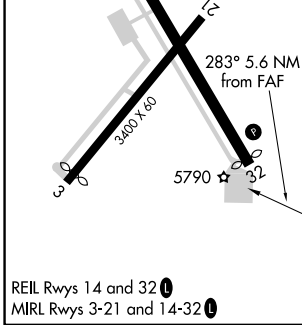

VORTAC SJN 112.3 Chan 70	APP CRS 283°	Rwy Idg TDZE Apt Elev	N/A N/A 5737
--	------------------------	-----------------------------	---

VOR-A

ST JOHNS INDUSTRIAL AIR PARK (SJN)

DME required.	MISSED APPROACH: Climbing right turn to 9100 direct SJN VORTAC and hold, continue climb-in-hold to 9100.
Circling Rwy 3, 32 NA at night.	

ASOS 134.225	ALBUQUERQUE CENTER 124.325 288.25	UNICOM 122.8 (CTAF)
------------------------	---	-------------------------------

SW-4, 26 DEC 2024 to 23 JAN 2025

SW-4, 26 DEC 2024 to 23 JAN 2025