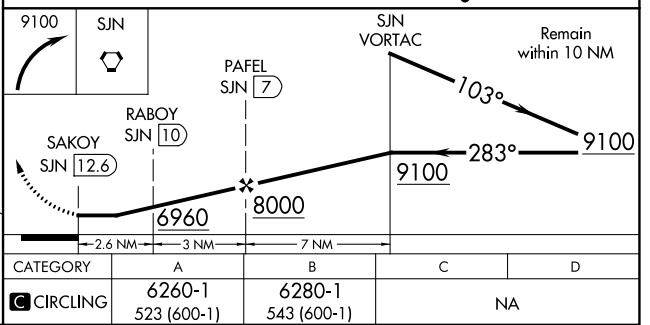

VORTAC SJN 112.3 Chan 70	APP CRS 283°	Rwy Idg TDZE Apt Elev	N/A N/A 5737
--	------------------------	-----------------------------	---

VOR-A

ST JOHNS INDUSTRIAL AIR PARK (SJN)

DME required.	MISSED APPROACH: Climbing right turn to 9100 direct SJN VORTAC and hold, continue climb-in-hold to 9100.
Circling Rwy 3, 32 NA at night.	

ASOS 134.225	ALBUQUERQUE CENTER 124.325 288.25	UNICOM 122.8 (CTAF)
------------------------	---	-------------------------------

SW-4, 26 DEC 2024 to 23 JAN 2025

SW-4, 26 DEC 2024 to 23 JAN 2025