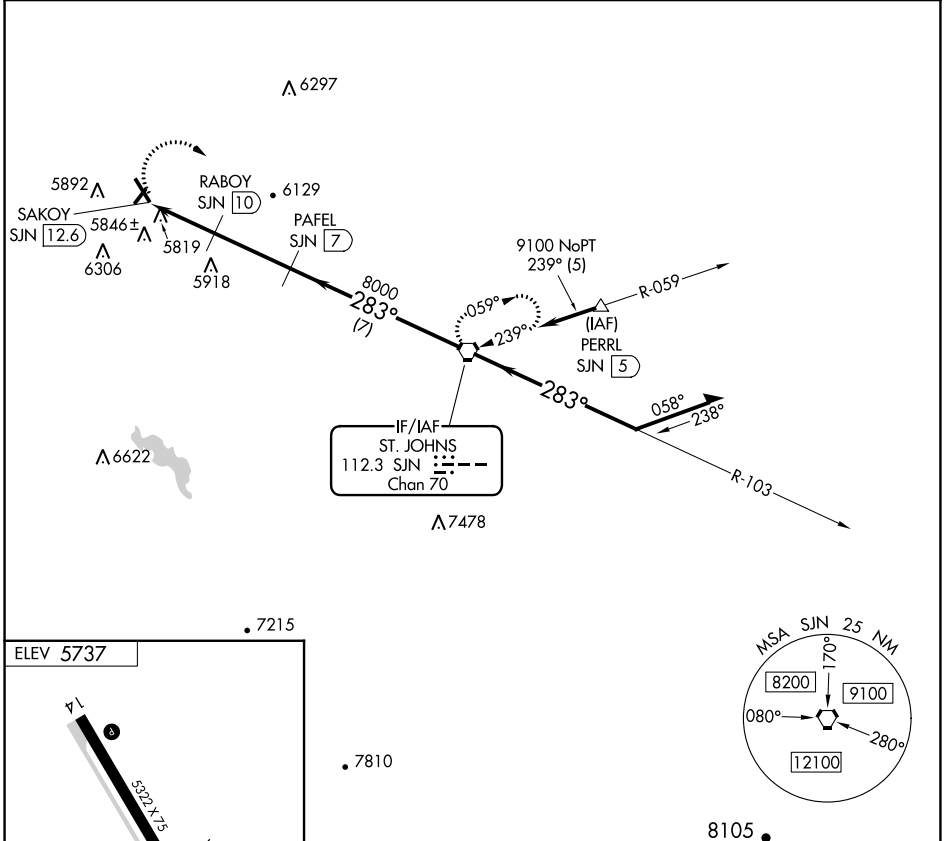

VORTAC SJN 112.3 Chan 70	APP CRS 283°	Rwy Idg TDZE Apt Elev	N/A N/A 5737
--	------------------------	-----------------------------	---

VOR-A

ST JOHNS INDUSTRIAL AIR PARK (SJN)

DME required.	MISSED APPROACH: Climbing right turn to 9100 direct SJN VORTAC and hold, continue climb-in-hold to 9100.
Circling Rwy 3, 32 NA at night.	

ASOS 134.225	ALBUQUERQUE CENTER 124.325 288.25	UNICOM 122.8 (CTAF)
------------------------	---	-------------------------------

SW-4, 26 DEC 2024 to 23 JAN 2025

SW-4, 26 DEC 2024 to 23 JAN 2025