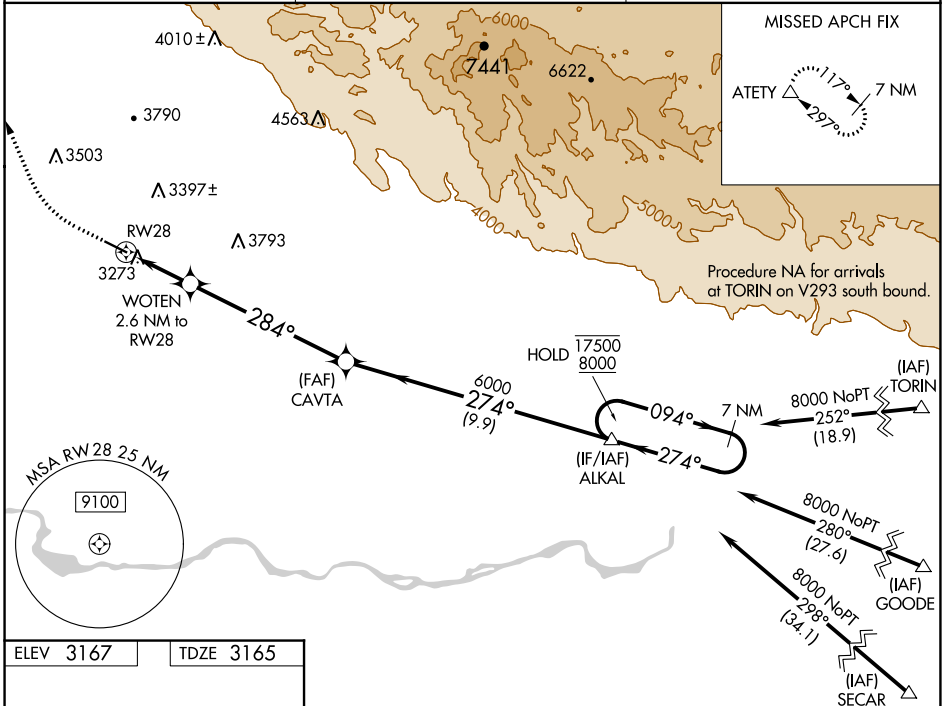

WAAS CH 42815 W28A	APP CRS 284°	Rwy Idg TDZE Apt Elev	5000 3165 3167
--	------------------------	-----------------------------	---

RNAV (GPS) RWY 28

MOUNTAIN HOME MUNI (U76)

RNP APCH-GPS. MISSED APPROACH: Climb to 4300 then climbing right turn 8900 direct ATETY and hold, continue climb-in-hold to 8900.

▼ Rwy 28 helicopter visibility reduction below 3/4 SM NA.
 ▲ NA Baro-VNAV NA. Use Mountain Home AFB altimeter setting.

KMUO ATIS **273.5** MOUNTAIN HOME APP CON ★ **124.8 259.1** AUNICOM **122.8 (CTAF) 0**

NW-1, 26 DEC 2024 to 23 JAN 2025

NW-1, 26 DEC 2024 to 23 JAN 2025

ELEV 3167	TDZE 3165
-----------	-----------

CATEGORY	A	B	C	D
LPV DA		3458-7/8	293 (300-7/8)	
LNAV/VNAV DA		3517-1	352 (400-1)	
LNAV MDA	3580-1	415 (500-1)	3580-1 1/8	415 (500-1 1/8)
<input checked="" type="checkbox"/> CIRCLING	3640-1 473 (500-1)	3780-1 613 (700-1)	3780-1 3/4 613 (700-1 3/4)	4180-3 1013 (1100-3)