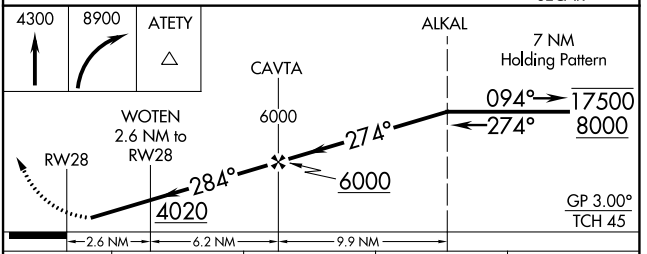

WAAS CH 42815 W28A	APP CRS 284°	Rwy Idg TDZE Apt Elev	5000 3165 3167
--	------------------------	-----------------------------	---

RNAV (GPS) RWY 28

MOUNTAIN HOME MUNI (U76)

RNP APCH-GPS. MISSED APPROACH: Climb to 4300 then climbing right turn 8900 direct ATETY and hold, continue climb-in-hold to 8900.

▼ Rwy 28 helicopter visibility reduction below 3/4 SM NA.
 ▲ NA Baro-VNAV NA. Use Mountain Home AFB altimeter setting.

KMUO ATIS **273.5** MOUNTAIN HOME APP CON ★ **124.8 259.1** AUNICOM **122.8 (CTAF) 0**

NW-1, 26 DEC 2024 to 23 JAN 2025

NW-1, 26 DEC 2024 to 23 JAN 2025

ELEV 3167	TDZE 3165
-----------	-----------

CATEGORY	A	B	C	D
LPV DA		3458-7/8	293 (300-7/8)	
LNAV/VNAV DA		3517-1	352 (400-1)	
LNAV MDA	3580-1	415 (500-1)	3580-1 1/8	415 (500-1 1/8)
<input checked="" type="checkbox"/> CIRCLING	3640-1 473 (500-1)	3780-1 613 (700-1)	3780-1 3/4 613 (700-1 3/4)	4180-3 1013 (1100-3)