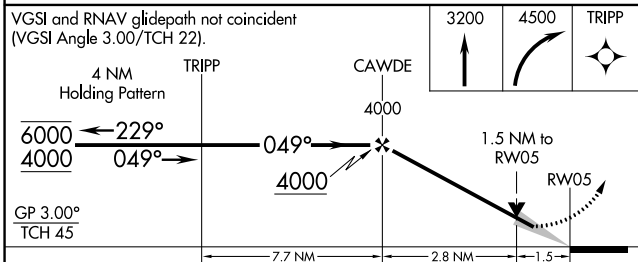

WAAS CH 78324 W05A	APP CRS 049°	Rwy Idg TDZE Apt Elev	3914 2586 2586
--	------------------------	-----------------------------	---

RNAV (GPS) RWY 5

PLACERVILLE (P.V.F.)

RNP APCH - GPS.

⚠ Circling NA northwest of Rwy 5-23. For uncompensated Baro-VNAV systems, LNAV/VNAV NA below -20°C or above 54°C.

⚠ MISSED APPROACH: Climb to 3200 then climbing right turn to 4500 direct TRIPP and hold.

AWOS-3 128.125	NORCAL APP CON 127.4 317.5	UNICOM 122.8 (CTAF)
--------------------------	--------------------------------------	-------------------------------