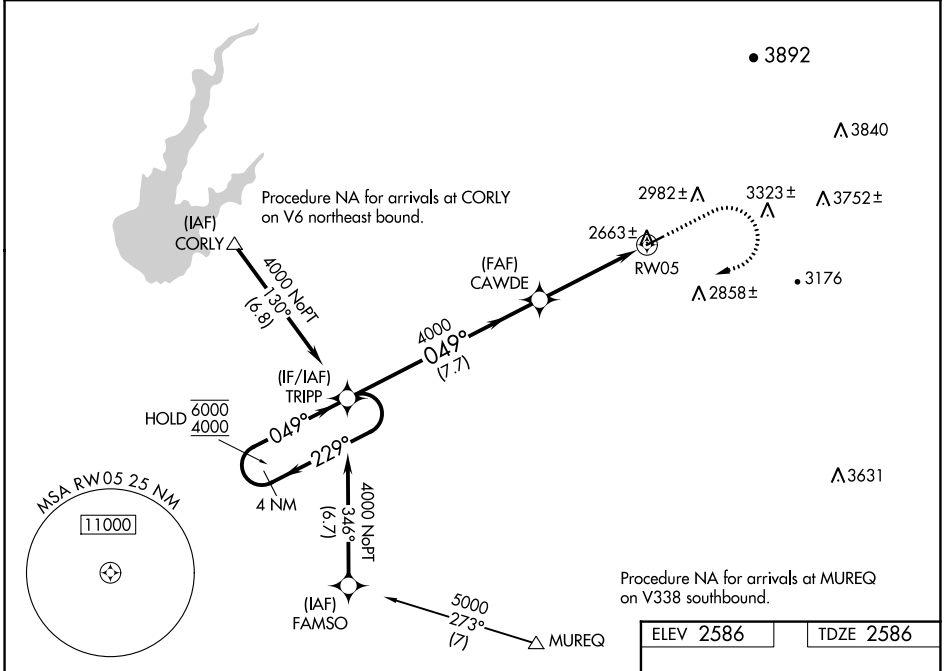

WAAS CH 78324 W05A	APP CRS 049°	Rwy Idg TDZE Apt Elev	3914 2586 2586
--	------------------------	-----------------------------	---

RNAV (GPS) RWY 5

PLACERVILLE (P.V.F.)

RNP APCH - GPS.

⚠ Circling NA northwest of Rwy 5-23. For uncompensated Baro-VNAV systems, LNAV/VNAV NA below -20°C or above 54°C.

⚠ MISSED APPROACH: Climb to 3200 then climbing right turn to 4500 direct TRIPP and hold.

AWOS-3 128.125	NORCAL APP CON 127.4 317.5	UNICOM 122.8 (CTAF)
--------------------------	--------------------------------------	-------------------------------

CATEGORY	A	B	C	D
LPV DA	2966-1	380 (400-1)		NA
LNAV/VNAV DA	2970-1½	384 (400-1½)		NA
LNAV MDA	3080-1	494 (500-1)		NA
CIRCLING	3180-1 594 (600-1)	3440-1¼ 854 (900-1¼)		NA

SW-2, 26 DEC 2024 to 23 JAN 2025

SW-2, 26 DEC 2024 to 23 JAN 2025