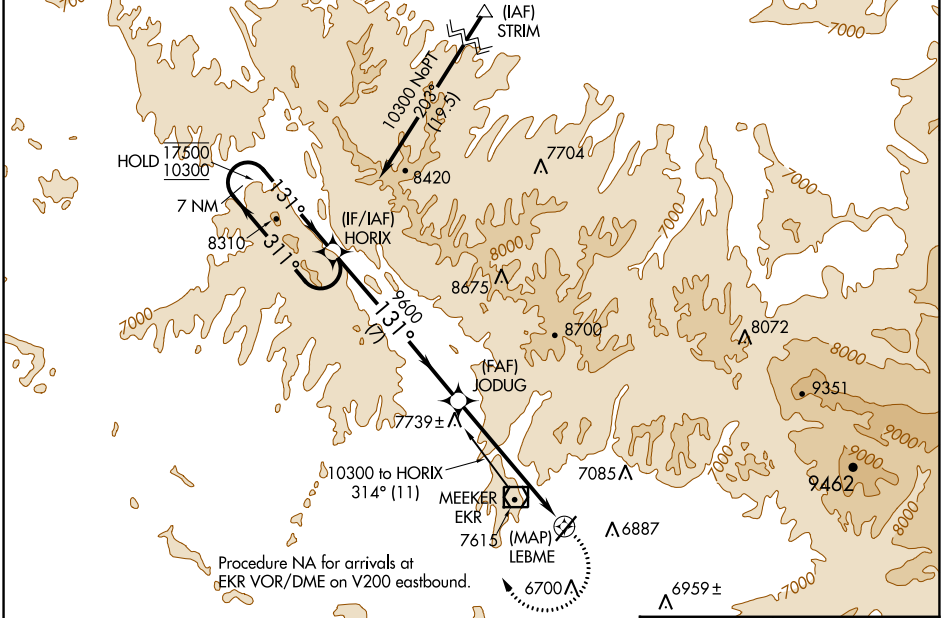

APP CRS	Rwy Idg	N/A
131°	TDZE	N/A
	Apt Elev	6415

RNAV (GPS)-B

MEEKER COULTER FLD (EEO)

RNP APCH - GPS.

⚠ Circling NA west of Rwy 3-21. Rwy 21 helicopter visibility reduction below 1 SM NA. Circling Rwy 21 NA at night.

❄ -25°C

MISSED APPROACH: Climbing right turn to 10300 direct HORIX and hold.

ASOS 135.525	DENVER CENTER 134.5 327.8	UNICOM 122.8 (CTAF)
------------------------	-------------------------------------	-------------------------------

CATEGORY	A	B	C	D
CIRCLING	8260-1¼ 1845 (1900-1¼)	8260-1½ 1845 (1900-1½)	8620-3 2205 (2300-3)	NA

MIRL Rwy 3-21

REIL Rwys 3 and 21

SW-1, 26 DEC 2024 to 23 JAN 2025

SW-1, 26 DEC 2024 to 23 JAN 2025