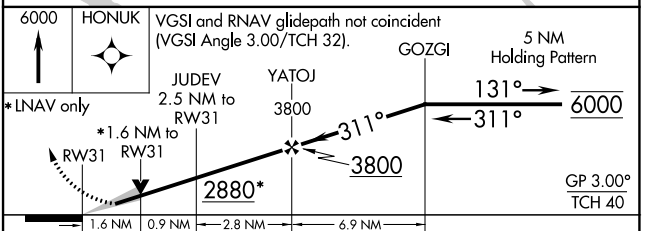

WAAS CH 99412 W31A	APP CRS 311°	Rwy Idg TDZE Apt Elev	4501 2064 2070
--	------------------------	-----------------------------	---

RNAV (GPS) RWY 31

EVELYN SHARP FLD (ODX)

RNP APCH.		MISSED APPROACH: Climb to 6000 direct HONU and hold, continue climb-in-hold to 6000.
ASOS 119.925	MINNEAPOLIS CENTER 119.4 278.8	UNICOM 122.8 (CTAF) 0

CATEGORY	A	B	C	D
LPV DA	2314-1	250 (300-1)		NA
RNAV/VNAV DA	2616-1 5/8	552 (600-1 5/8)		NA
RNAV MDA	2600-1	536 (600-1)		NA
CIRCLING	2680-1	610 (700-1)		NA

NC-2, 26 DEC 2024 to 23 JAN 2025

NC-2, 26 DEC 2024 to 23 JAN 2025