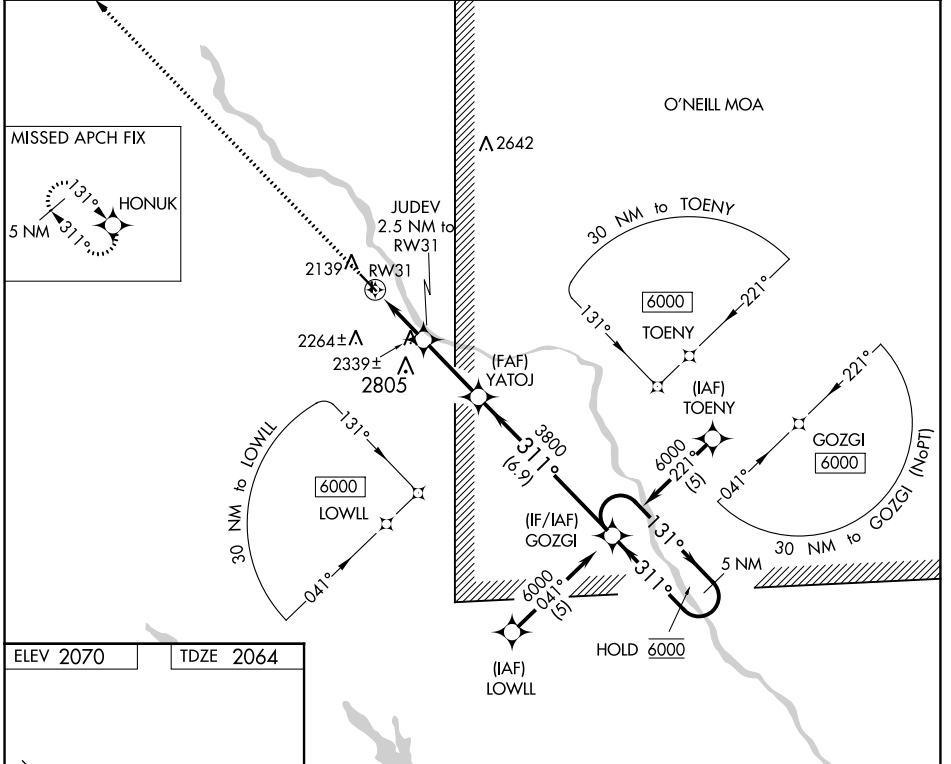

WAAS CH 99412 W31A	APP CRS 311°	Rwy Idg TDZE Apt Elev	4501 2064 2070
--	------------------------	-----------------------------	---

RNAV (GPS) RWY 31

EVELYN SHARP FLD (ODX)

RNP APCH.		MISSED APPROACH: Climb to 6000 direct HONU and hold, continue climb-in-hold to 6000.
ASOS 119.925	MINNEAPOLIS CENTER 119.4 278.8	UNICOM 122.8 (CTAF) 0

CATEGORY	A	B	C	D
LPV DA	2314-1	250 (300-1)		NA
RNAV/VNAV DA	2616-1 5/8	552 (600-1 5/8)		NA
RNAV MDA	2600-1	536 (600-1)		NA
CIRCLING	2680-1	610 (700-1)		NA

NC-2, 26 DEC 2024 to 23 JAN 2025

NC-2, 26 DEC 2024 to 23 JAN 2025