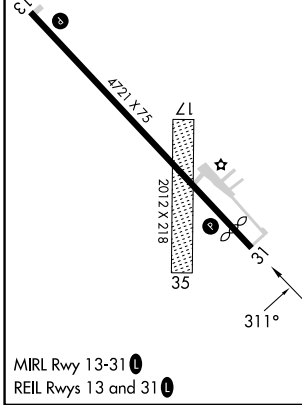

WAAS CH 99412 W31A	APP CRS 311°	Rwy Idg TDZE Apt Elev	4501 2064 2070
--	------------------------	-----------------------------	---

RNAV (GPS) RWY 31

EVELYN SHARP FLD (ODX)

RNP APCH.		MISSED APPROACH: Climb to 6000 direct HONU and hold, continue climb-in-hold to 6000.
ASOS 119.925	MINNEAPOLIS CENTER 119.4 278.8	UNICOM 122.8 (CTAF) 0

CATEGORY	A	B	C	D
LPV DA	2314-1	250 (300-1)		NA
RNAV/VNAV DA	2616-1 5/8	552 (600-1 5/8)		NA
RNAV MDA	2600-1	536 (600-1)		NA
CIRCLING	2680-1	610 (700-1)		NA

NC-2, 26 DEC 2024 to 23 JAN 2025

NC-2, 26 DEC 2024 to 23 JAN 2025