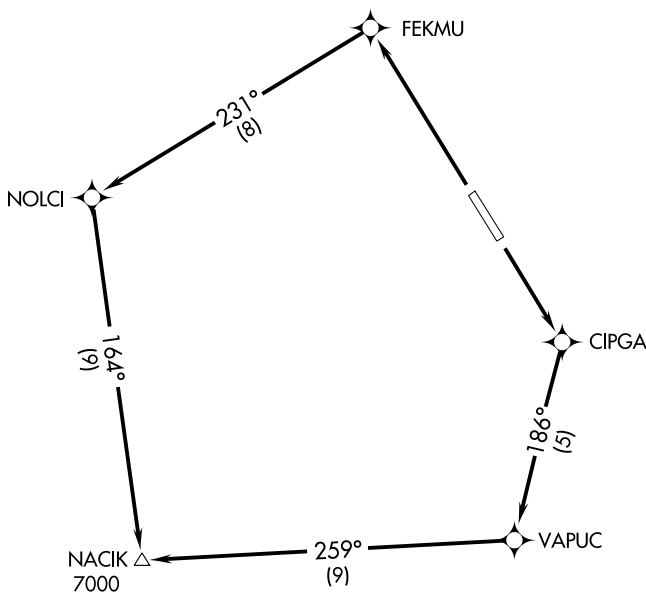

(HOLYO4.NACIK) 18312

HOLYOKE FOUR DEPARTURE (RNAV)

AL-6634 (FAA)

HOLYOKE (HEQ)
HOLYOKE, COLORADO

AWOS-3
119.275
DENVER CENTER
118.475 225.4
UNICOM
122.7 (CTAF)

**TOP ALTITUDE:
ASSIGNED BY ATC**

NOTE: RNAV 1.
NOTE: GPS required.

TAKEOFF MINIMUMS

Rwy 14: Standard.
Rwy 32: 300-1 or standard with minimum climb of 280' per NM to 4000.

NOTE: Chart not to scale.

DEPARTURE ROUTE DESCRIPTION

TAKEOFF RUNWAY 14: Climb direct CIPGA, then on depicted route to cross NACIK at or above 7000.

SW-1, 26 DEC 2024 to 23 JAN 2025