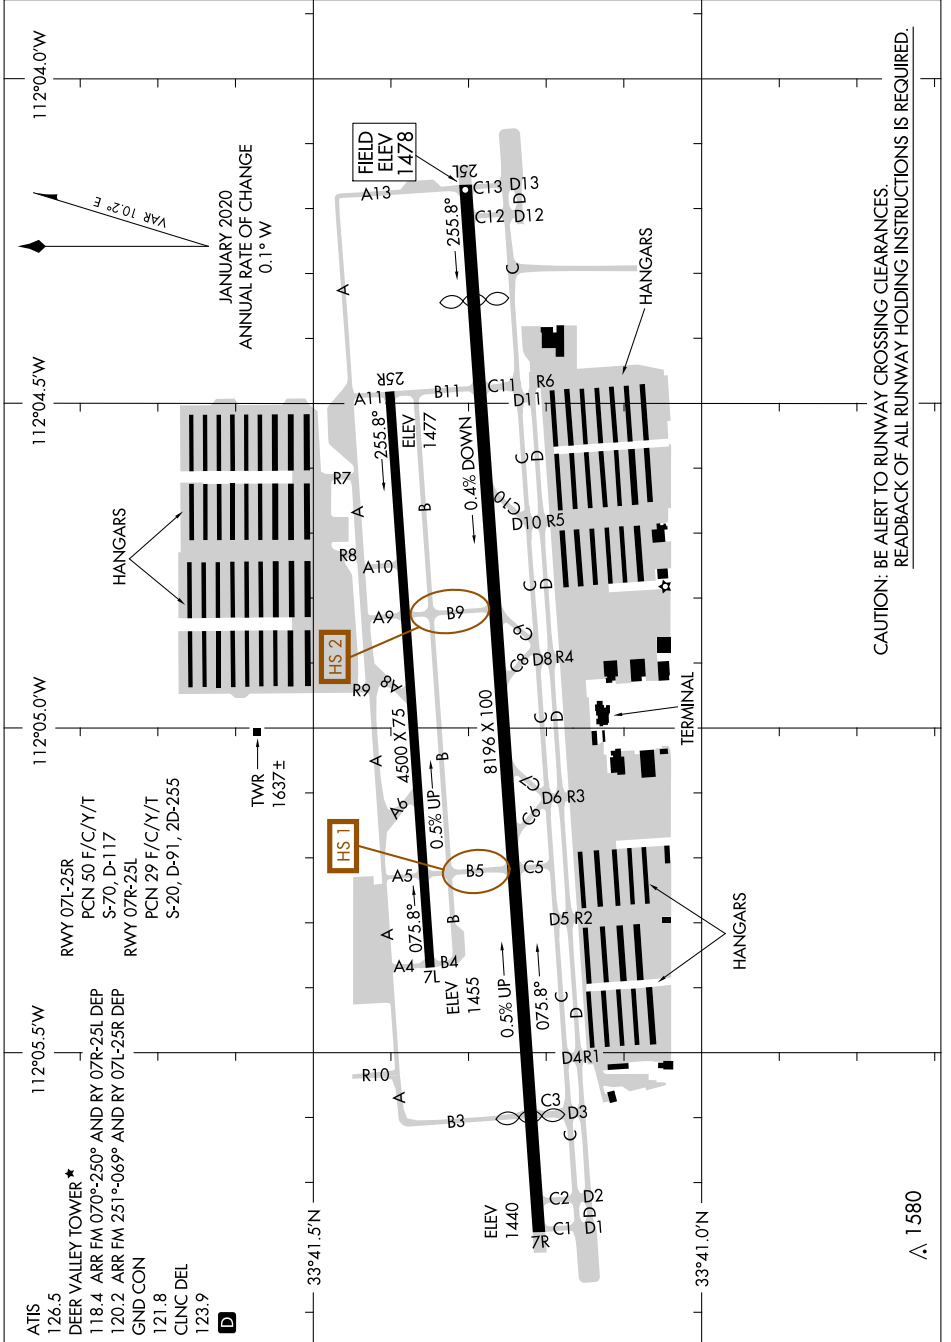

AIRPORT DIAGRAM

AL-6646 (FAA)

PHOENIX DEER VALLEY (DVT)
PHOENIX, ARIZONA

SW-4, 26 DEC 2024 to 23 JAN 2025

CAUTION: BE ALERT TO RUNWAY CROSSING CLEARANCES.
READBACK OF ALL RUNWAY HOLDING INSTRUCTIONS IS REQUIRED.

SW-4, 26 DEC 2024 to 23 JAN 2025

AIRPORT DIAGRAM

PHOENIX, ARIZONA
PHOENIX DEER VALLEY (DVT)