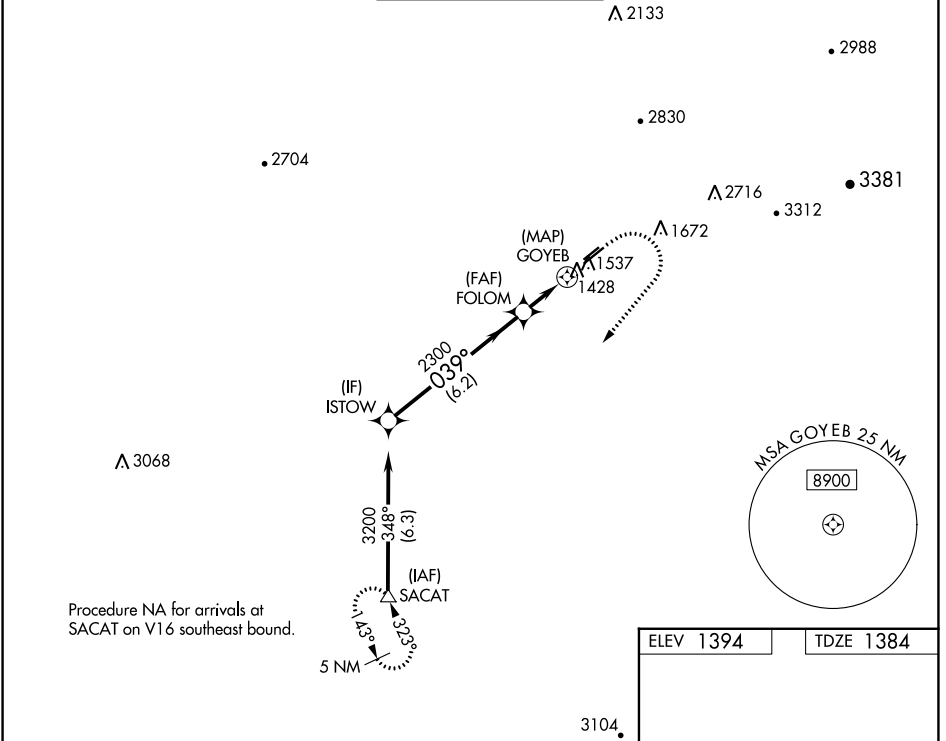

MESA, ARIZONA

AL-6647 (FAA)

24137

WAAS CH <b>90525</b> <b>W04B</b>	APP CRS <b>039°</b>	Rwy Idg TDZE Apt Elev	<b>5100</b> <b>1384</b> <b>1394</b>
--	------------------------	-----------------------------	---

# RNAV (GPS) RWY 4R

FALCON FLD (F'F'Z)

RNP APCH. MISSED APPROACH: Climb to 1900 then climbing right turn to 5000 direct SACAT and hold, continue climb-in-hold to 5000.

**⚠** Circling to Rwy 22L, 22R NA at night. Circling NA for Cat C southeast of Rwy 4R and 22L.

SW-4, 26 DEC 2024 to 23 JAN 2025

SW-4, 26 DEC 2024 to 23 JAN 2025

ELEV 1394	TDZE 1384
-----------	-----------

CATEGORY	A	B	C	D
LP MDA	1680-1 296 (300-1)			NA
LNAV MDA	1800-1 416 (500-1)	1800-1 416 (500-1 1/8)		NA
<b>C</b> CIRCLING	1860-1 466 (500-1)	1980-1 586 (600-1)	2040-1 646 (700-1 3/4)	NA

# RNAV (GPS) RWY 4R

FALCON FLD (F'F'Z)