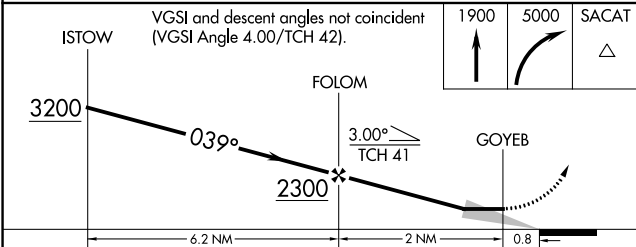

MESA, ARIZONA

AL-6647 (FAA)

24137

WAAS CH 90525 W04B	APP CRS 039°	Rwy Idg TDZE Apt Elev	5100 1384 1394

RNAV (GPS) RWY 4R

FALCON FLD (F'F'Z)

RNP APCH. MISSED APPROACH: Climb to 1900 then climbing right turn to 5000 direct SACAT and hold, continue climb-in-hold to 5000.

⚠ Circling to Rwy 22L, 22R NA at night. Circling NA for Cat C southeast of Rwy 4R and 22L.

ATIS 118.25	PHOENIX APP CON 120.7 239.0	FALCON TOWER ★ 124.6 (CTAF) 0	GND CON 121.3	UNICOM 122.95

SW-4, 26 DEC 2024 to 23 JAN 2025

SW-4, 26 DEC 2024 to 23 JAN 2025

ELEV 1394	TDZE 1384

CATEGORY	A	B	C	D
LP MDA	1680-1 296 (300-1)			NA
LNAV MDA	1800-1 416 (500-1)	1800-1 416 (500-1 1/8)		NA
C CIRCLING	1860-1 466 (500-1)	1980-1 586 (600-1)	2040-1 646 (700-1 3/4)	NA

REIL Rwy 4R, 4L, 22L and 22R
MIRL Rwy 4L-22R and 4R-22L **0**

MESA, ARIZONA
Amdt 1F 12AUG21

33°28'N-111°44'W

RNAV (GPS) RWY 4R

FALCON FLD (F'F'Z)