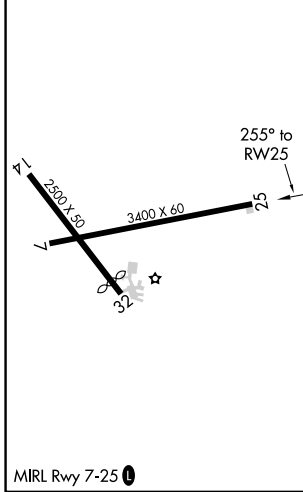

CATEGORY	A	B	C	D
LPV DA		1666-1 302 (400-1)		NA
LNAV/VNAV DA		1666-1 302 (400-1)		NA
LNAV MDA		1720-1 356 (400-1)		NA
C CIRCLING	1900-1 536 (600-1)	2080-1 716 (800-1)	2260-2¾ 896 (900-2¾)	NA

NC-3, 26 DEC 2024 to 23 JAN 2025

NC-3, 26 DEC 2024 to 23 JAN 2025