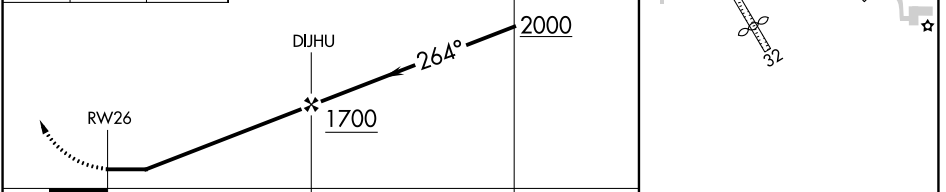

CATEGORY	A	B	C	D	LIRL Rwy 8-26
◼ CIRCLING	480-1 447 (500-1)	500-1 467 (500-1)	NA