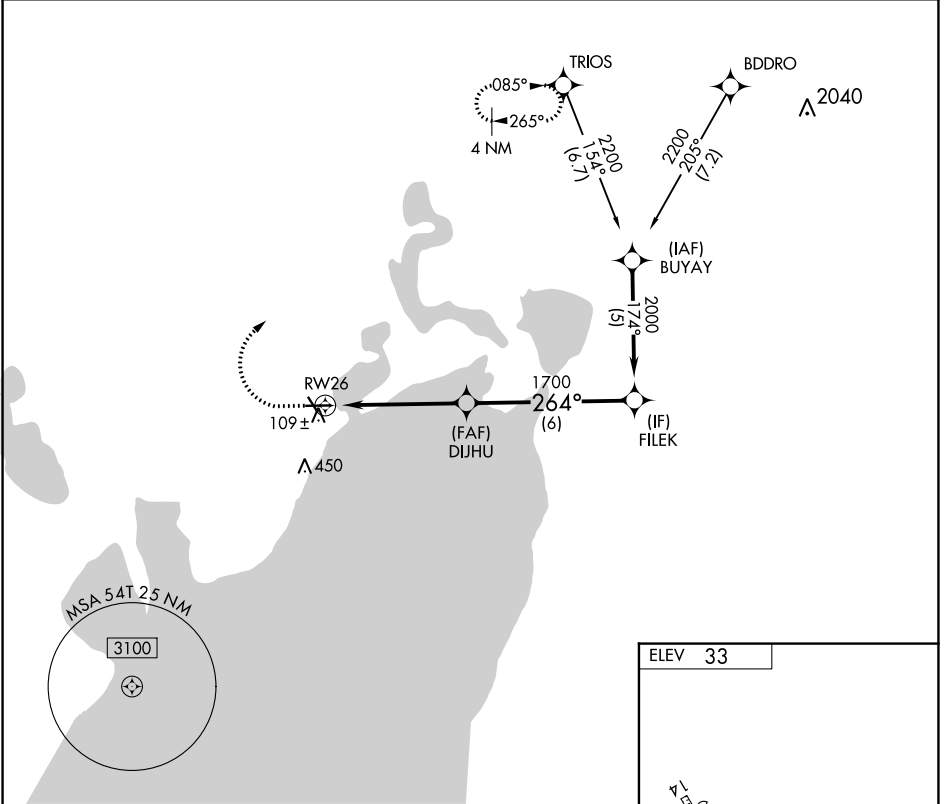

APP CRS 264°	Rwy Idg TDZE Apt Elev	N/A N/A 33

RNAV (GPS)-A

RWJ AIRPARK (54T)

RNP APCH. ▼ ▲ NA	Circling NA to Rwy 14 and 32. Procedure NA at night. Use William P Hobby altimeter setting.	MISSED APPROACH: Climb to 500 then climbing right turn to 2200 direct TRIOS and hold.

HOU ASOS 124.6	HOUSTON APP CON 134.45 284.0	UNICOM 122.7 (CTAF)

SC-5, 26 DEC 2024 to 23 JAN 2025

SC-5, 26 DEC 2024 to 23 JAN 2025

500 ↑	2200 ↷	TRIOS ✧	Visual Segment - Obstacles.