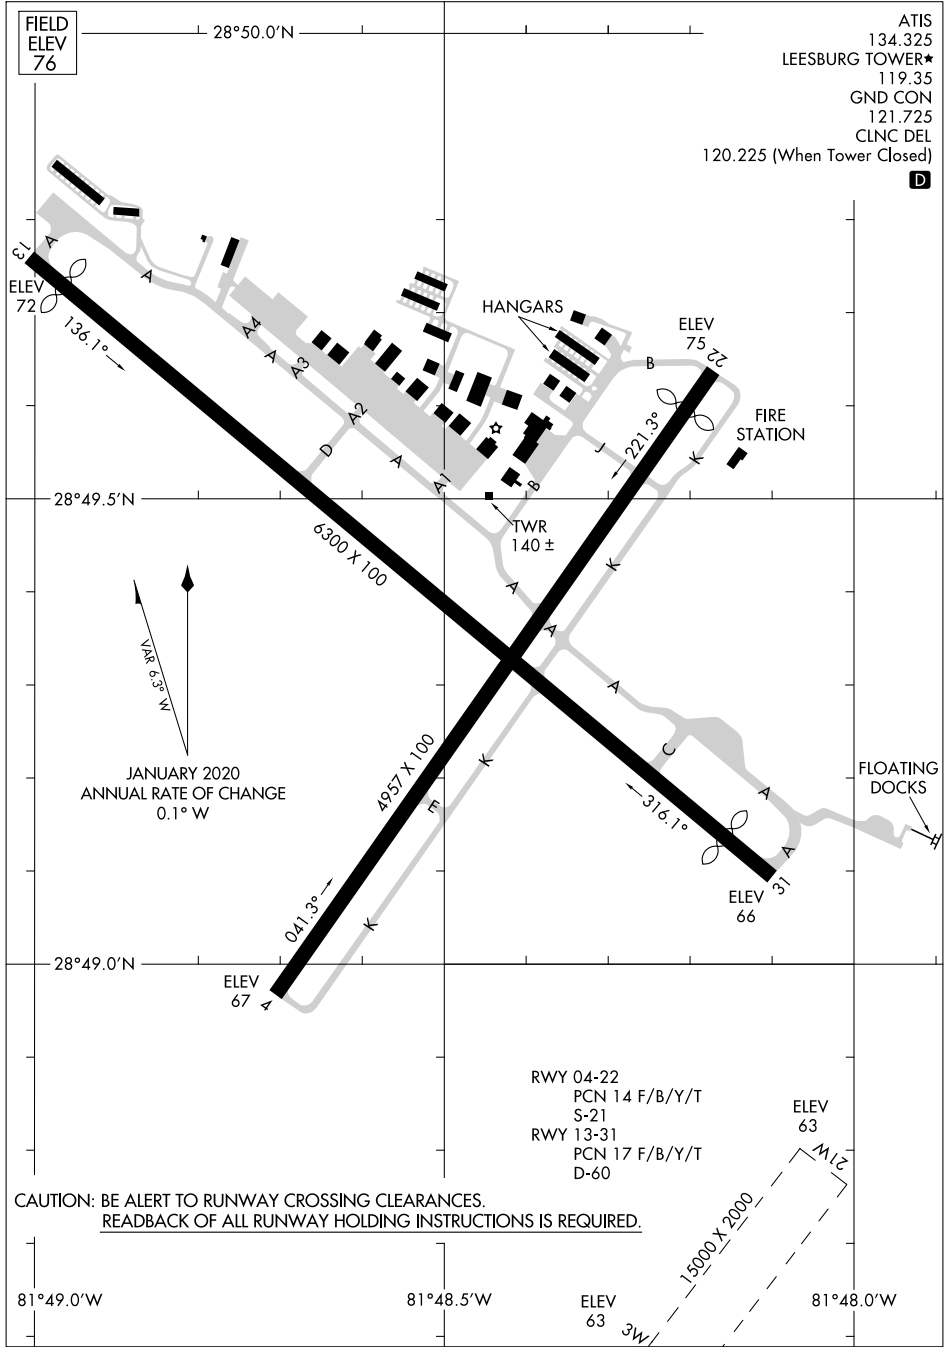

22363

AIRPORT DIAGRAM

AL-6676 (FAA)

LEESBURG INTL (LEE)
LEESBURG, FLORIDA

ATIS 134.325
 LEESBURG TOWER* 119.35
 GND CON 121.725
 CLNC DEL 120.225 (When Tower Closed)

D

SE-3, 26 DEC 2024 to 23 JAN 2025

SE-3, 26 DEC 2024 to 23 JAN 2025

AIRPORT DIAGRAM

22363

LEESBURG, FLORIDA
LEESBURG INTL (LEE)