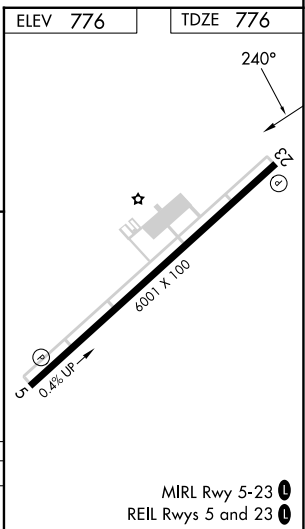

APP CRS <b>240°</b>	Rwy Idg TDZE Apt Elev	<b>6001</b> <b>776</b> <b>776</b>
------------------------	-----------------------------	---

# RNAV (GPS) RWY 23

ADDINGTON FLD (EKK)

RNP APCH.			
 			

MISSED APPROACH: Climb to 3000 direct YOYGU and on track 225° to RISZO and hold.

AWOS-3 <b>121.025</b>	LOUISVILLE APP CON <b>132.075 327.0</b>	CLNC DEL <b>119.45</b>	UNICOM <b>123.075 (CTAF)</b> 
--------------------------	--	---------------------------	---