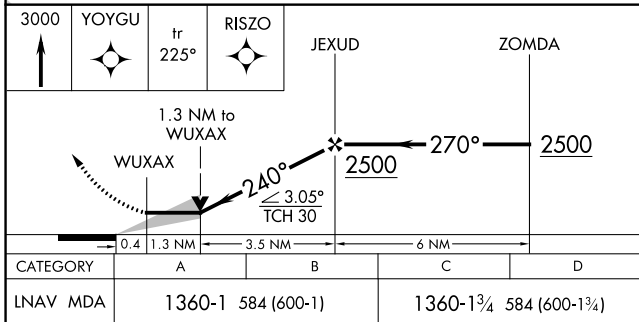

APP CRS <b>240°</b>	Rwy Idg TDZE Apt Elev	<b>6001</b> <b>776</b> <b>776</b>
------------------------	-----------------------------	---

# RNAV (GPS) RWY 23

ADDINGTON FLD (EKK)

RNP APCH.			
 			

MISSED APPROACH: Climb to 3000 direct YOYGU and on track 225° to RISZO and hold.

AWOS-3 <b>121.025</b>	LOUISVILLE APP CON <b>132.075 327.0</b>	CLNC DEL <b>119.45</b>	UNICOM <b>123.075 (CTAF)</b> 
--------------------------	--	---------------------------	---