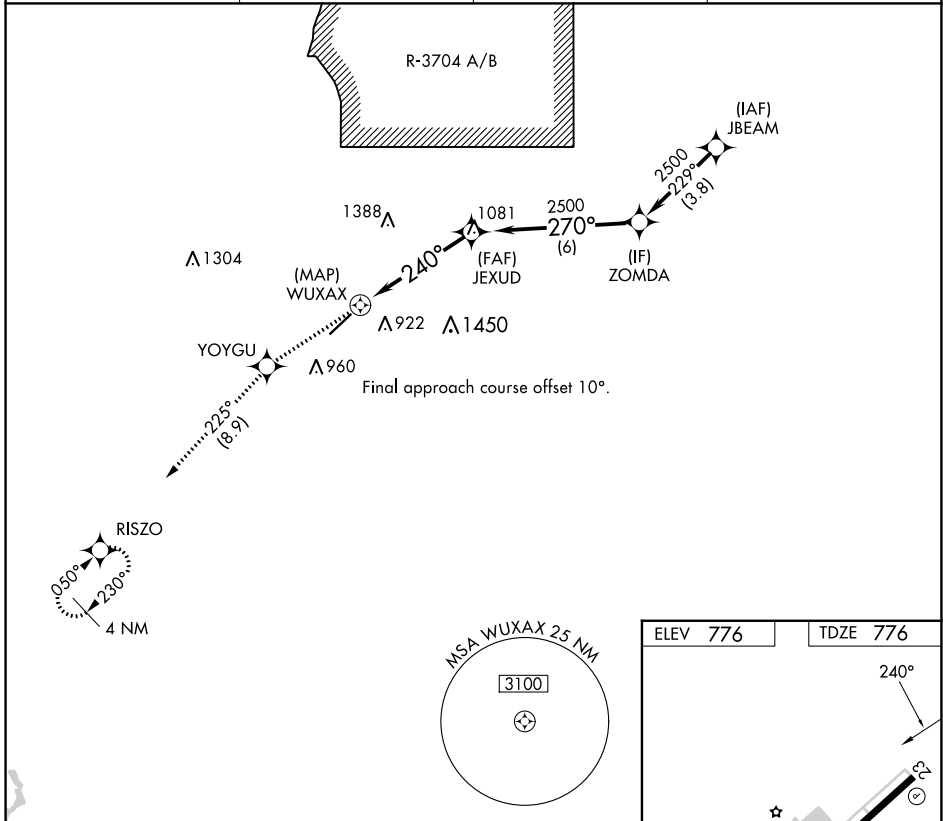

APP CRS <b>240°</b>	Rwy Idg TDZE Apt Elev	<b>6001</b> <b>776</b> <b>776</b>
------------------------	-----------------------------	---

# RNAV (GPS) RWY 23

ADDINGTON FLD (EKK)

RNP APCH.			
 			

MISSED APPROACH: Climb to 3000 direct YOYGU and on track 225° to RISZO and hold.

AWOS-3 <b>121.025</b>	LOUISVILLE APP CON <b>132.075 327.0</b>	CLNC DEL <b>119.45</b>	UNICOM <b>123.075 (CTAF)</b> 
--------------------------	--	---------------------------	---

SE-1, 26 DEC 2024 to 23 JAN 2025

SE-1, 26 DEC 2024 to 23 JAN 2025