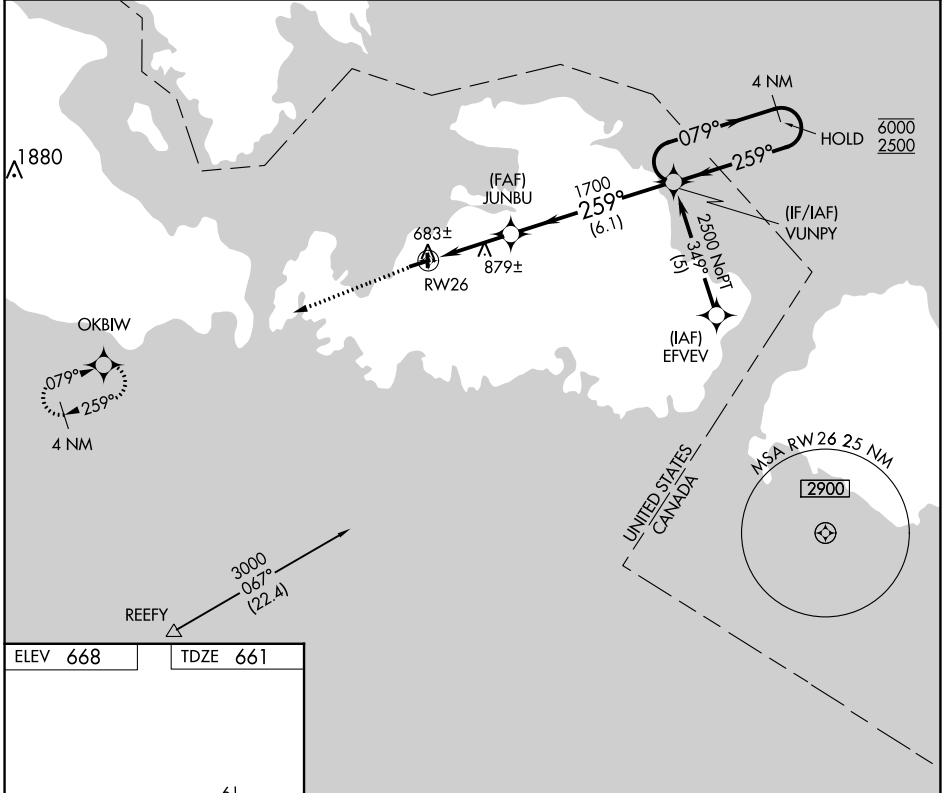

APP CRS 259°	Rwy Idg TDZE Apt Elev	3830 661 668
------------------------	-----------------------------	---

RNAV (GPS) RWY 26

DRUMMOND ISLAND (DRM)

RNP APCH.

▼ Rwy 26 helicopter visibility reduction below 1 SM NA. Procedure NA at night. Circling to Rwy 1-19 NA. MISSED APPROACH: Climb to 3000 direct OKBIW and hold.

AWOS-3 118.325	TORONTO CENTER 132.65 344.5	UNICOM 122.8 (CTAF) 0
--------------------------	---------------------------------------	---------------------------------

CATEGORY	A	B	C	D
LNAV MDA	1180-1	519 (600-1)	1180-1½ 519 (600-1½)	NA
CIRCLING	1180-1	512 (600-1)	1240-1½ 572 (600-1½)	NA

EC-1, 26 DEC 2024 to 23 JAN 2025

EC-1, 26 DEC 2024 to 23 JAN 2025