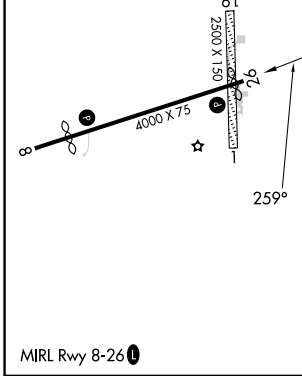

APP CRS 259°	Rwy Idg TDZE Apt Elev	3830 661 668

RNAV (GPS) RWY 26

DRUMMOND ISLAND (DRM)

RNP APCH.

▼ Rwy 26 helicopter visibility reduction below 1 SM NA. Procedure NA at night. Circling to Rwy 1-19 NA. MISSED APPROACH: Climb to 3000 direct OKBIW and hold.

AWOS-3 118.325	TORONTO CENTER 132.65 344.5	UNICOM 122.8 (CTAF) 0

CATEGORY	A	B	C	D
LNAV MDA	1180-1	519 (600-1)	1180-1½ 519 (600-1½)	NA
CIRCLING	1180-1	512 (600-1)	1240-1½ 572 (600-1½)	NA

EC-1, 26 DEC 2024 to 23 JAN 2025

EC-1, 26 DEC 2024 to 23 JAN 2025