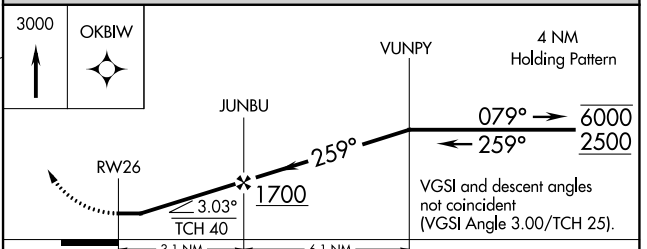

APP CRS 259°	Rwy Idg TDZE Apt Elev	3830 661 668

RNAV (GPS) RWY 26

DRUMMOND ISLAND (DRM)

RNP APCH.

▼ Rwy 26 helicopter visibility reduction below 1 SM NA. Procedure NA at night. Circling to Rwy 1-19 NA. MISSED APPROACH: Climb to 3000 direct OKBIW and hold.

AWOS-3 118.325	TORONTO CENTER 132.65 344.5	UNICOM 122.8 (CTAF) 0

CATEGORY	A	B	C	D
LNAV MDA	1180-1	519 (600-1)	1180-1½ 519 (600-1½)	NA
CIRCLING	1180-1	512 (600-1)	1240-1½ 572 (600-1½)	NA

EC-1, 26 DEC 2024 to 23 JAN 2025

EC-1, 26 DEC 2024 to 23 JAN 2025