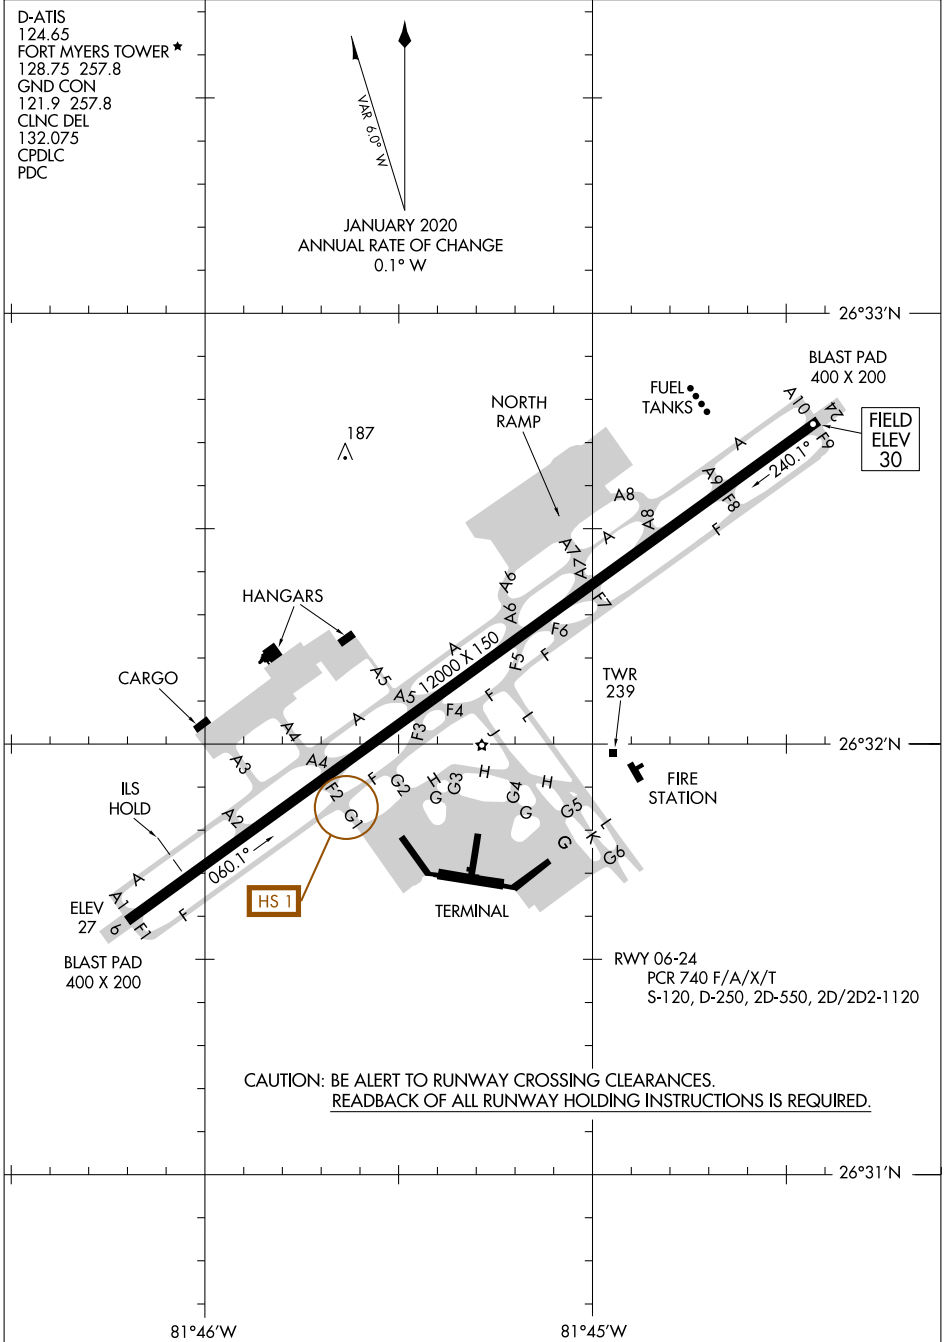

# AIRPORT DIAGRAM

AL-6757 (FAA)

SOUTHWEST FLORIDA INTL (R.SW)  
FORT MYERS, FLORIDA

D-ATIS  
124.65  
FORT MYERS TOWER ★  
128.75 257.8  
GND CON  
121.9 257.8  
CLNC DEL  
132.075  
CPDLC  
PDC

JANUARY 2020  
ANNUAL RATE OF CHANGE  
0.1° W

SE-3, 26 DEC 2024 to 23 JAN 2025

SE-3, 26 DEC 2024 to 23 JAN 2025