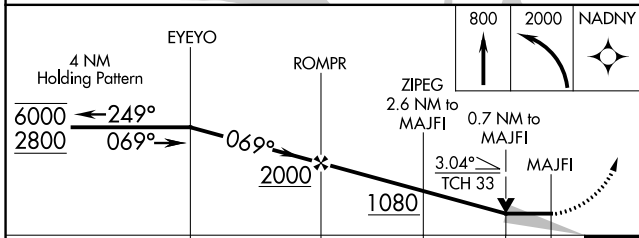

APP CRS	Rwy Idg	4400
069°	TDZE	59
	Apt Elev	59

RNAV (GPS) Y RWY 5

SAVOONGA (SVA) (PASA)

RNP APCH - GPS.		MISSED APPROACH: Climb to 800, then climbing left turn to 2000 direct NADNY and hold.	
Circling NA southeast of Rwy 5-23.		AWOS-3P 121.3	ANCHORAGE CENTER 132.2 281.4
		NOME RADIO 122.3	CTAF 122.7

AK, 26 DEC 2024 to 20 FEB 2025

AK, 26 DEC 2024 to 20 FEB 2025

ELEV 59	TDZE 59
---------	---------

CATEGORY	A	B	C	D
LNVA MDA	460-1	401 (500-1)	460-1½	401 (500-1½)
CIRCLING	520-1	461 (500-1)	780-2 721 (800-2)	1100-3 1041 (1100-3)