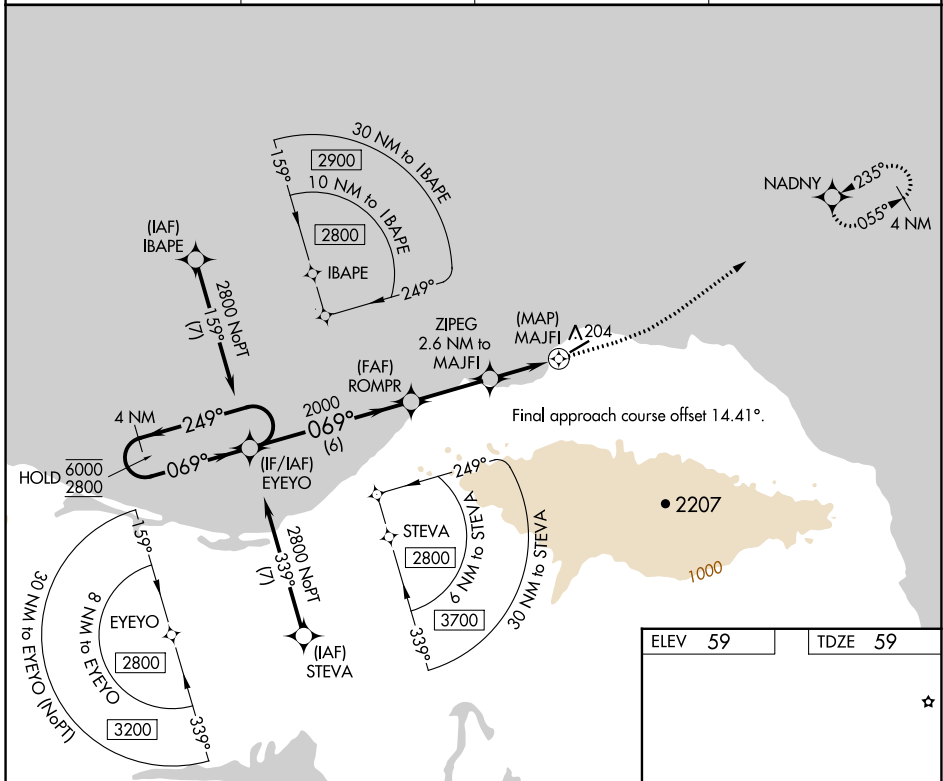

APP CRS	Rwy Idg	4400
069°	TDZE	59
	Apt Elev	59

RNAV (GPS) Y RWY 5

SAVOONGA (SVA) (PASA)

RNP APCH - GPS.		MISSED APPROACH: Climb to 800, then climbing left turn to 2000 direct NADNY and hold.	
Circling NA southeast of Rwy 5-23.		AWOS-3P 121.3	ANCHORAGE CENTER 132.2 281.4
		NOME RADIO 122.3	CTAF 122.7

AK, 26 DEC 2024 to 20 FEB 2025

AK, 26 DEC 2024 to 20 FEB 2025

ELEV 59	TDZE 59
---------	---------

CATEGORY	A	B	C	D
LNVA MDA	460-1	401 (500-1)	460-1½	401 (500-1½)
CIRCLING	520-1	461 (500-1)	780-2 721 (800-2)	1100-3 1041 (1100-3)